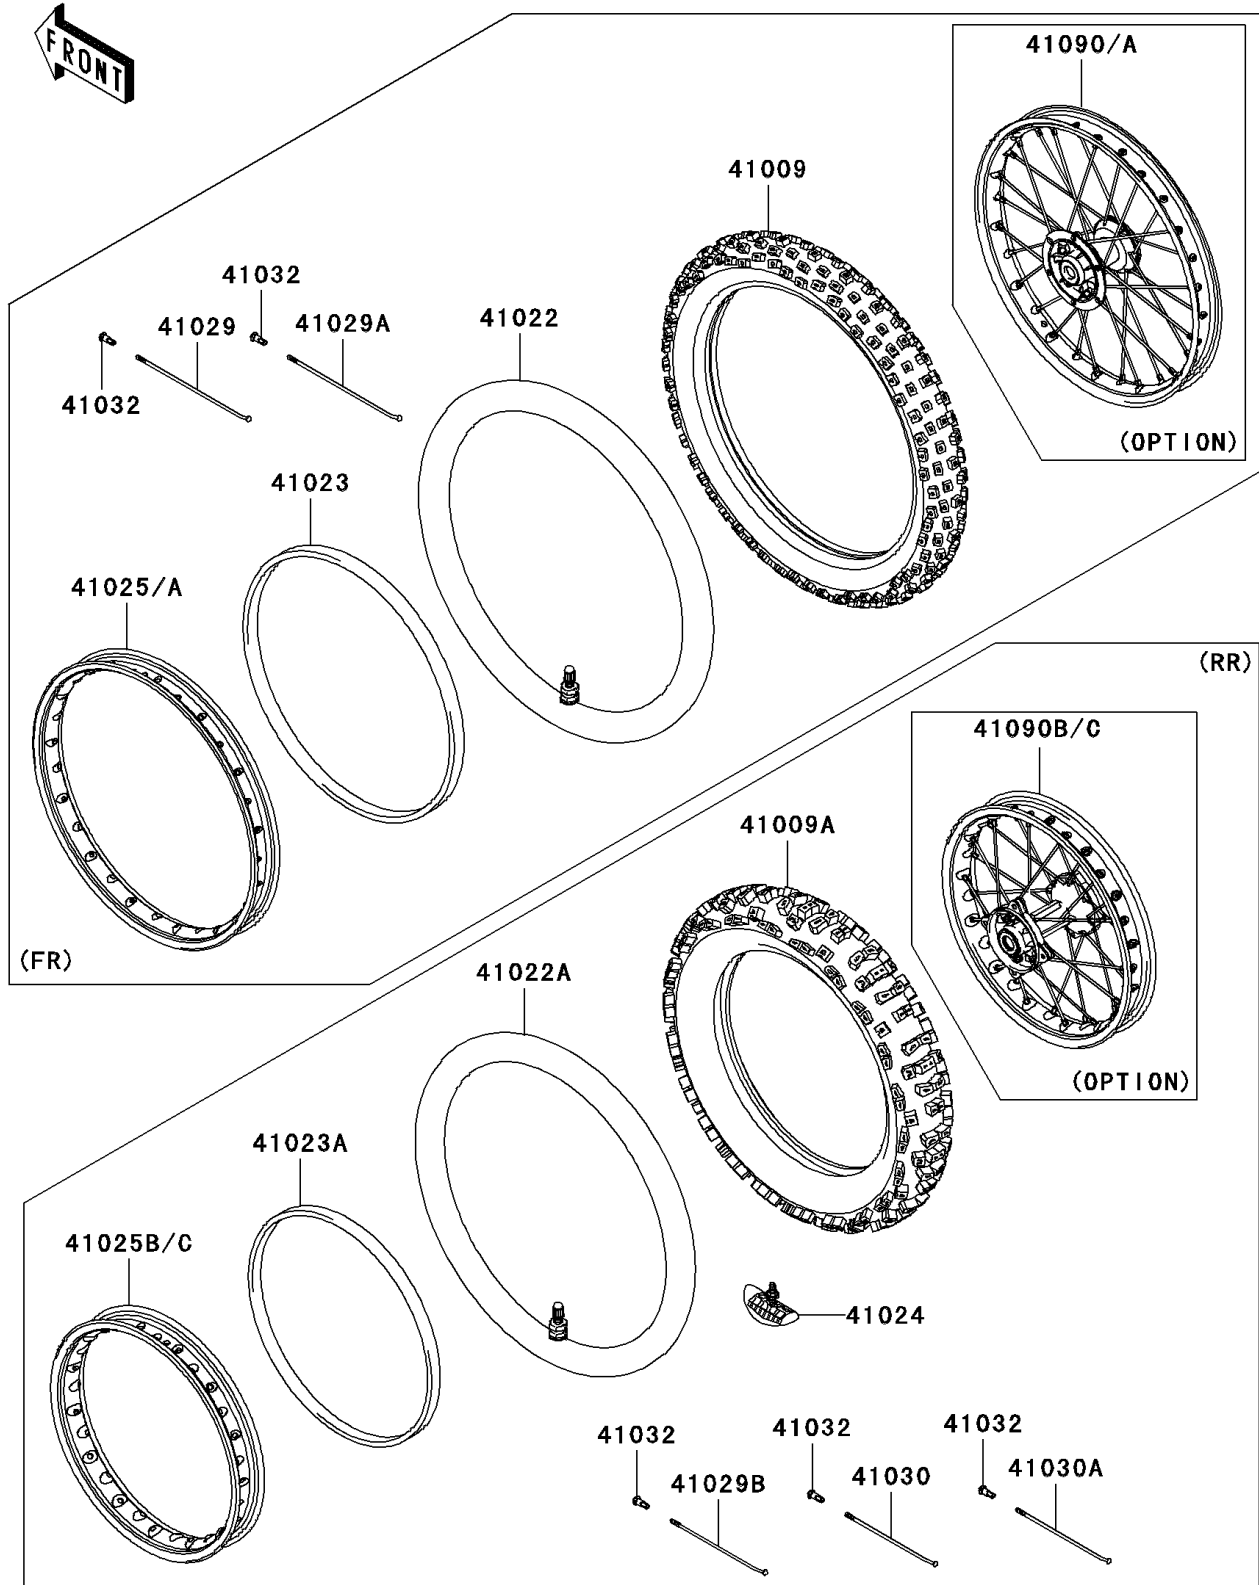

2008 KLX[®]140L

PARTS DIAGRAM

Wheels/Tires

F2210

2008 KLX[®]140L

PARTS LIST

Wheels/Tires

Kawasaki

Let the Good Times Roll[®]

ITEM NAME

PART NUMBER

QUANTITY
