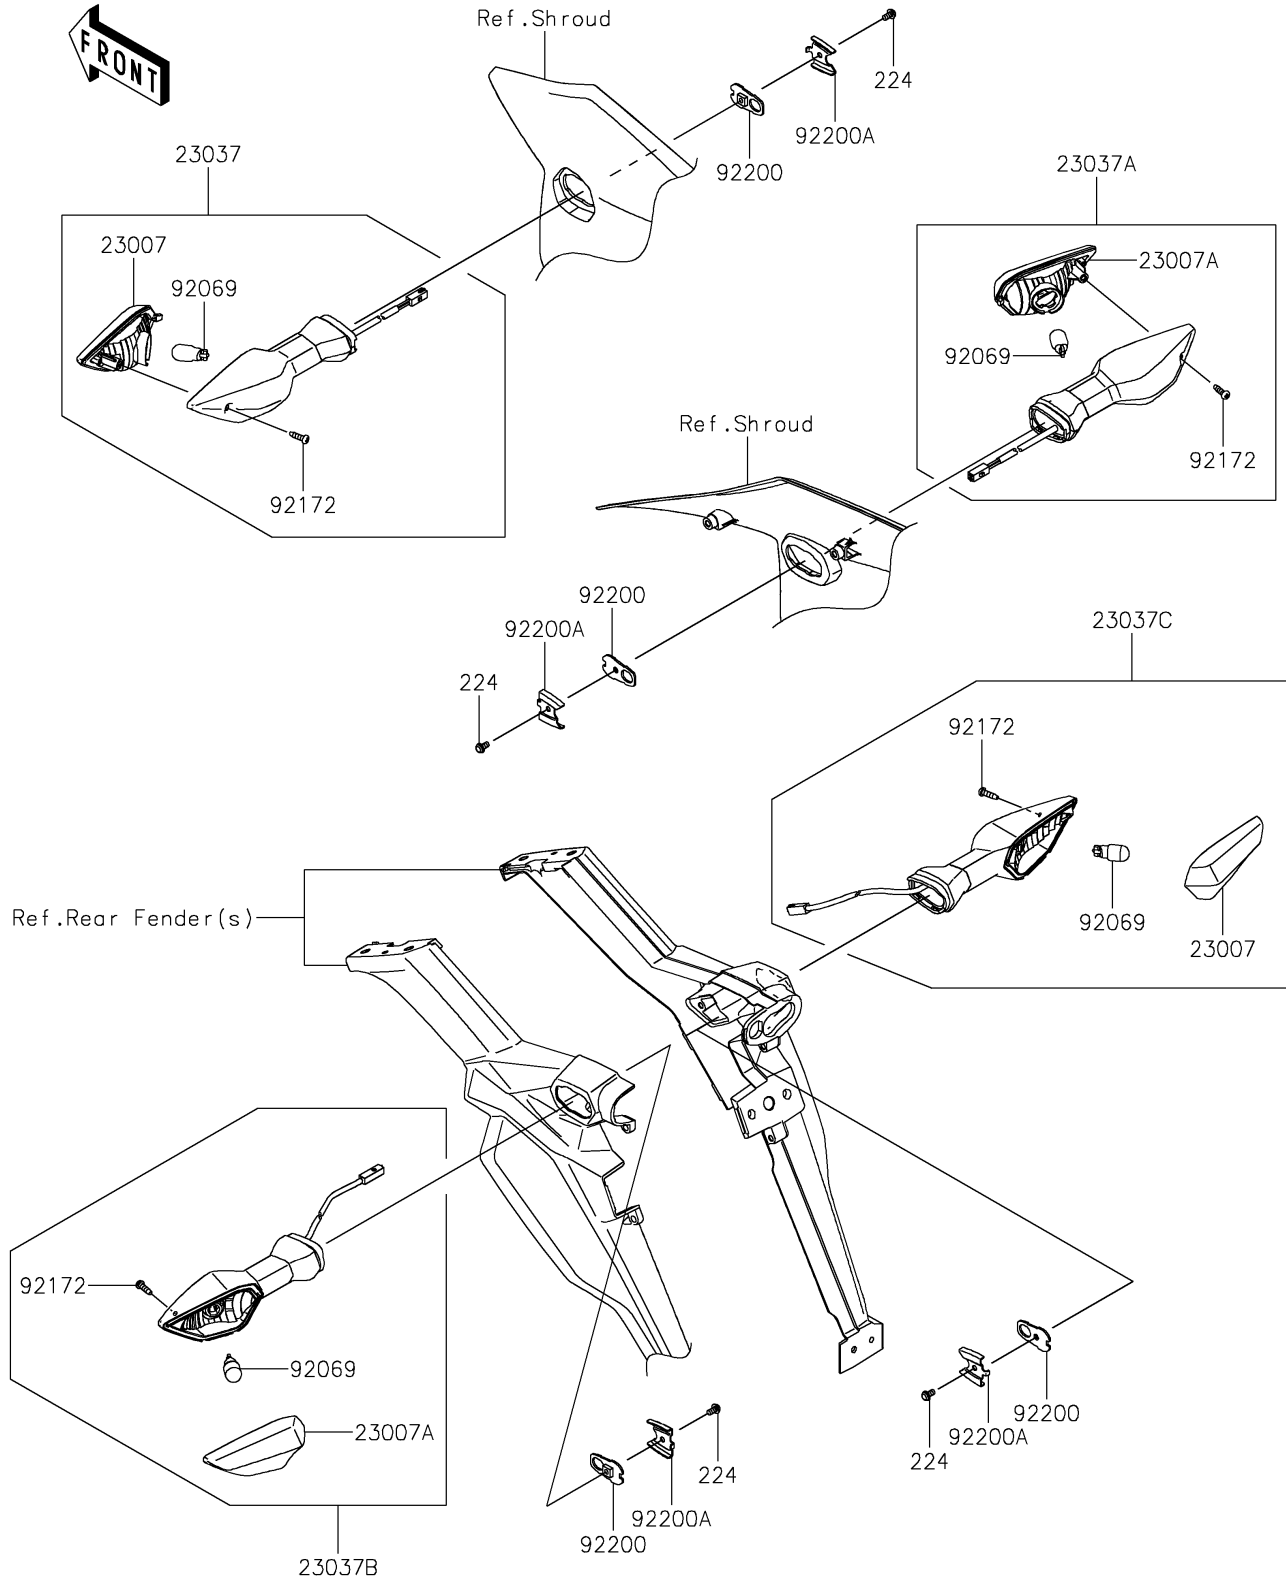

2024 Versys 1000 SE LT+

PARTS DIAGRAM

Turn Signals

F2730

2024 Versys 1000 SE LT+

PARTS LIST

Turn Signals

ITEM NAME

PART NUMBER

QUANTITY
