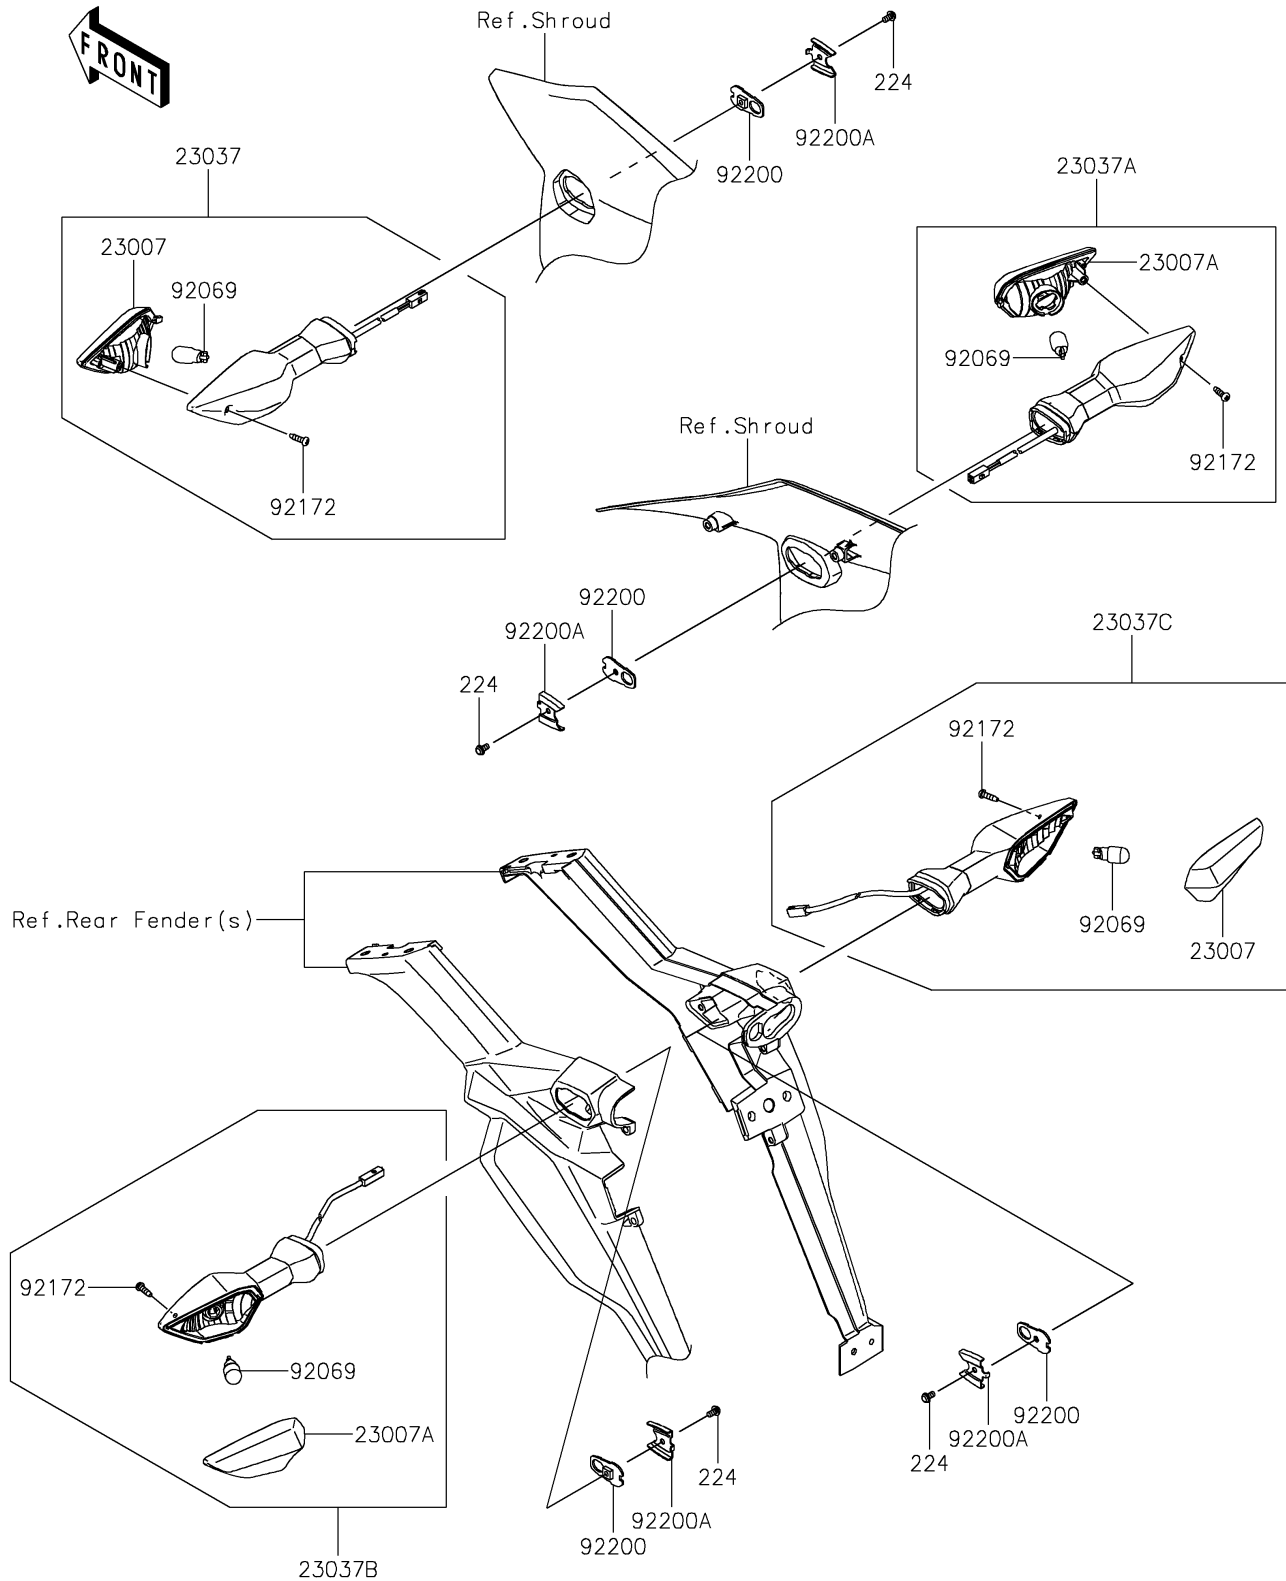

2022 Versys® 1000 SE LT+

PARTS DIAGRAM

Turn Signals

F2730

2022 Versys® 1000 SE LT+

PARTS LIST

Turn Signals

ITEM NAME

PART NUMBER

QUANTITY
