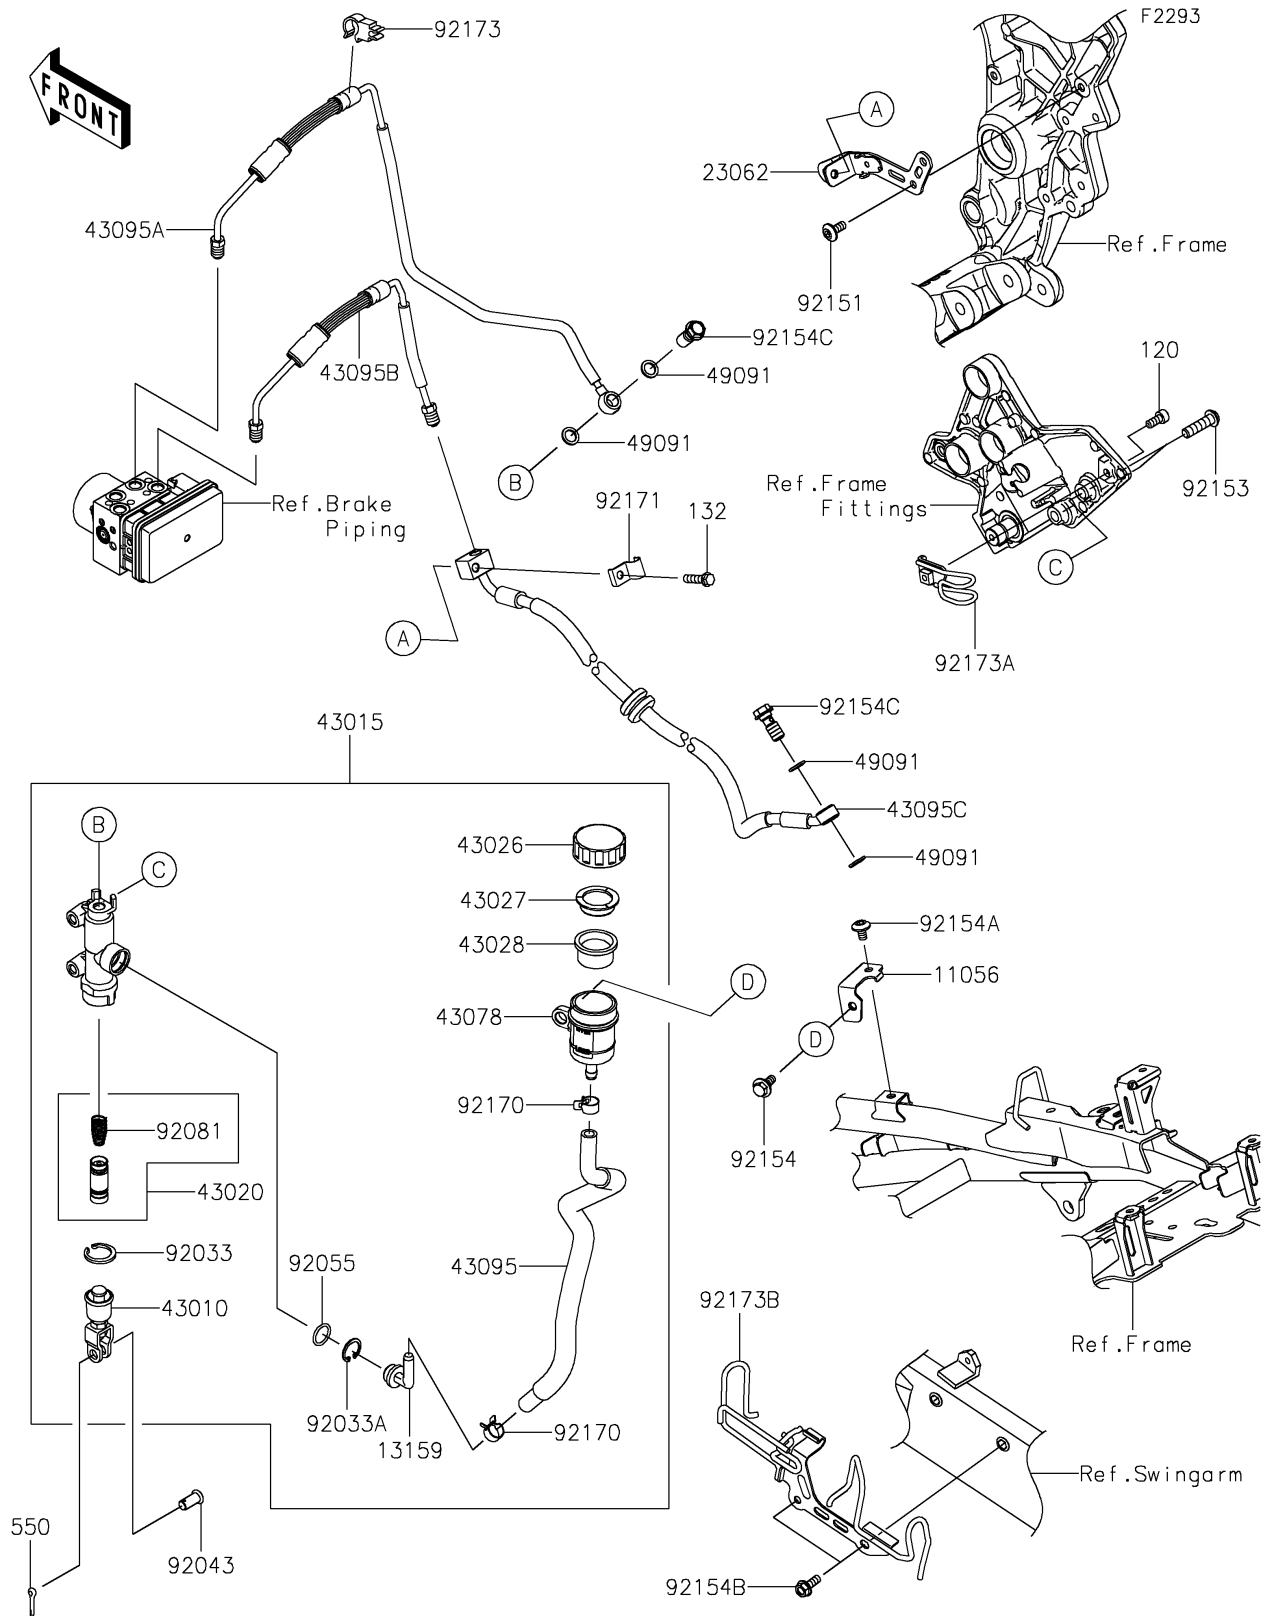

2024 Versys 1000 SE LT+

PARTS DIAGRAM

Rear Master Cylinder

2024 Versys 1000 SE LT+

PARTS LIST

Rear Master Cylinder

ITEM NAME

PART NUMBER

QUANTITY
