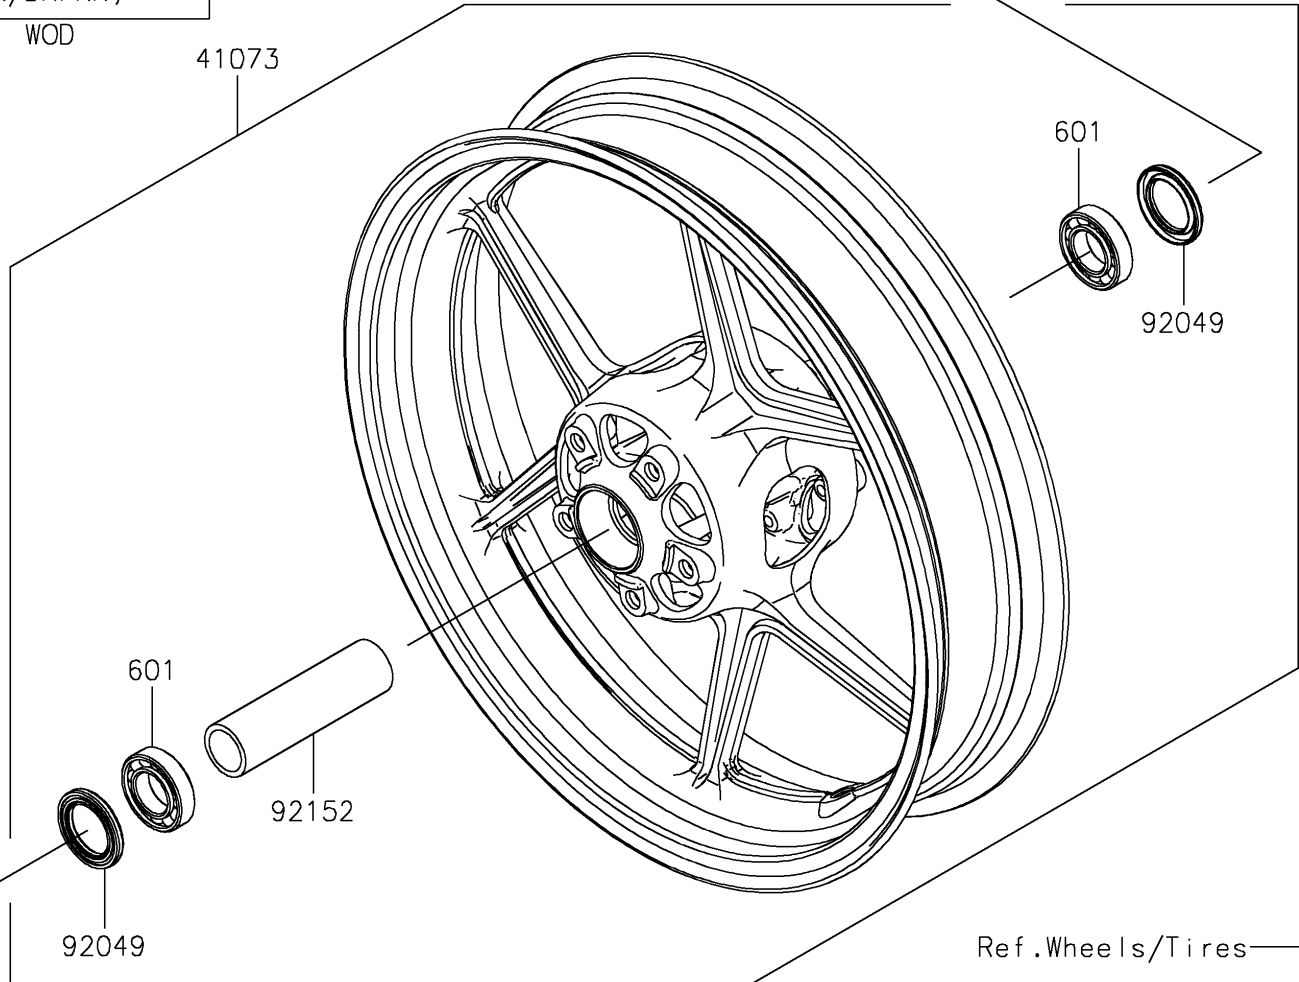

## PARTS DIAGRAM

### Front Hub

F2230

WOD

41073

601

601

92152

92049

92152A

Ref. Wheels/Tires

## PARTS LIST