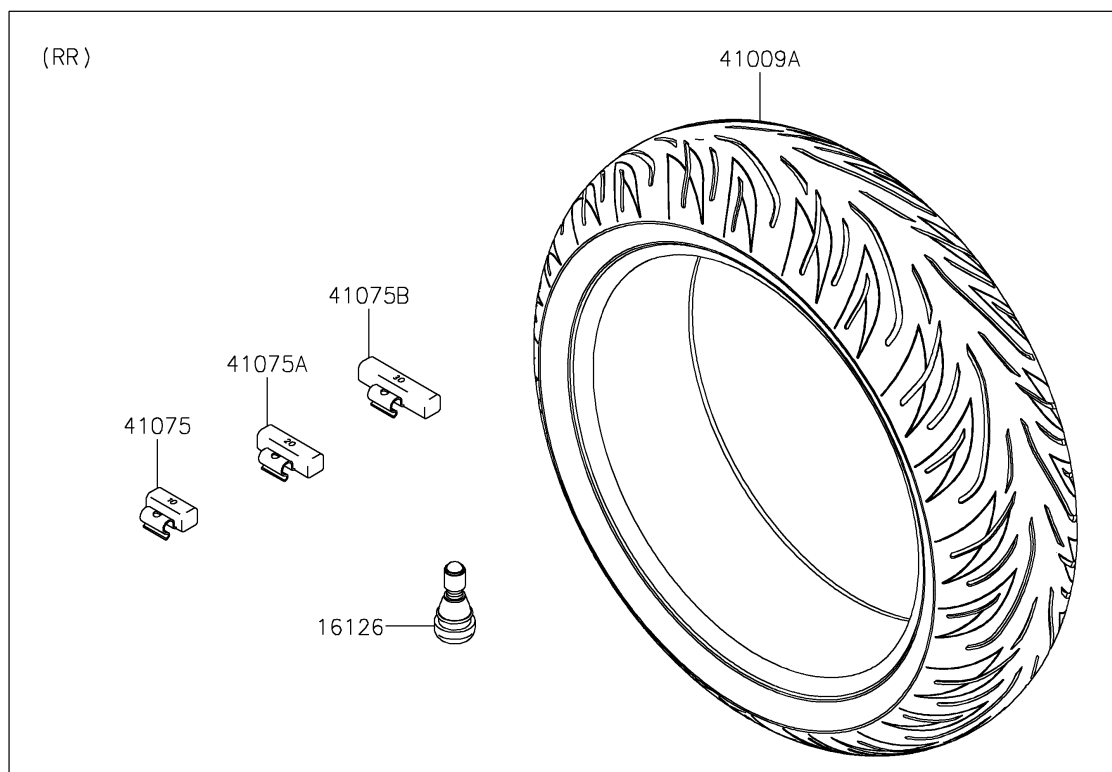

2024 Versys 1000 SE LT+

PARTS DIAGRAM

Wheels/Tires

F2210

2024 Versys 1000 SE LT+

PARTS LIST

Wheels/Tires

ITEM NAME

PART NUMBER

QUANTITY
