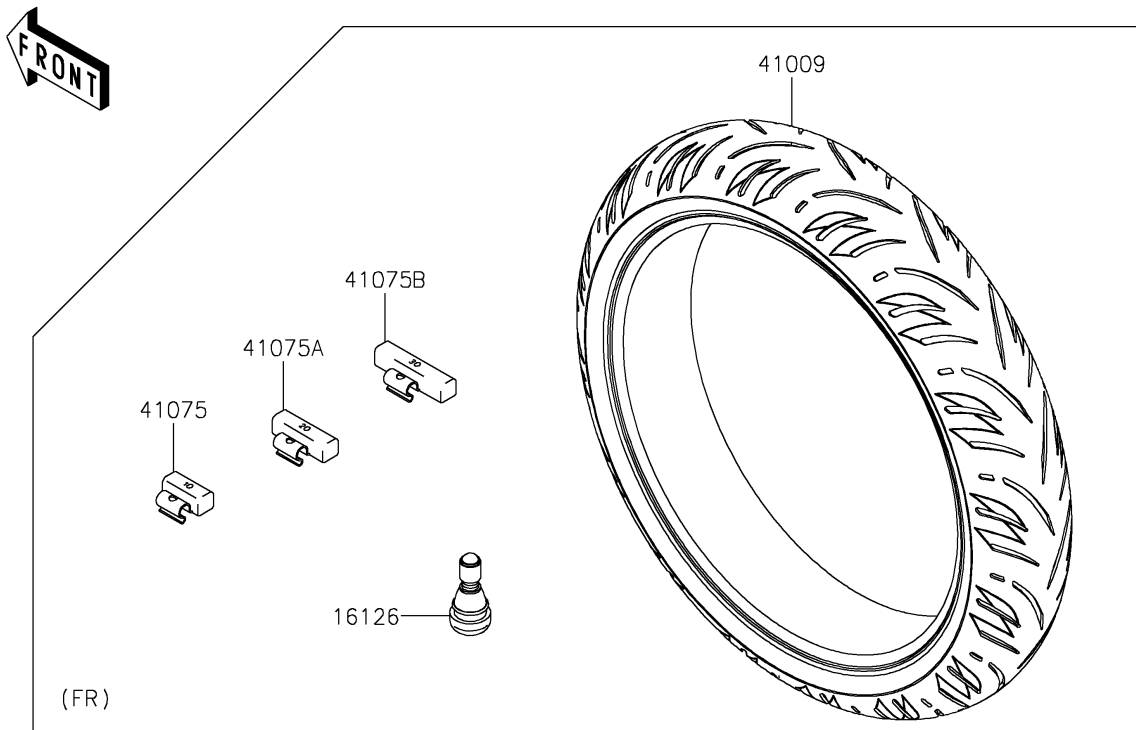

2024 Versys 1000 SE LT+

PARTS DIAGRAM

Wheels/Tires

F2210

2024 Versys 1000 SE LT+

PARTS LIST

Wheels/Tires

ITEM NAME

PART NUMBER

QUANTITY
