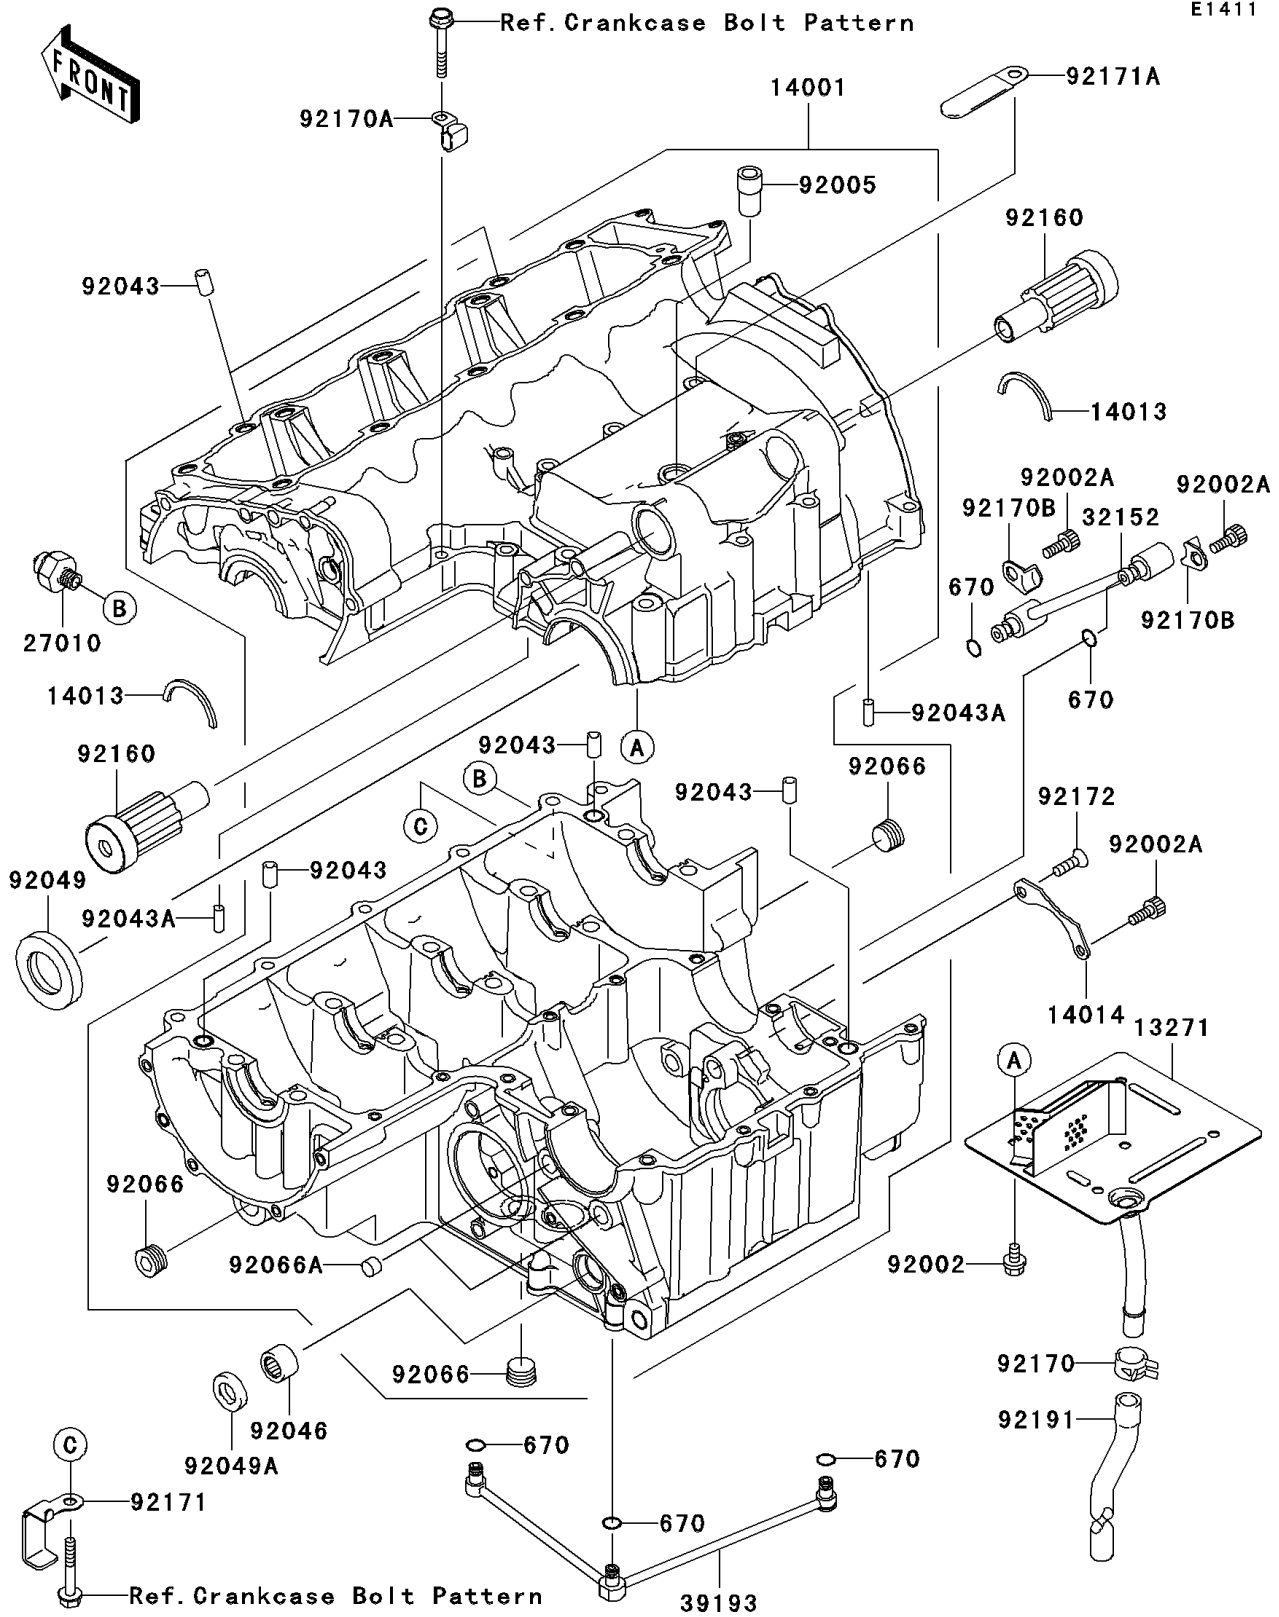

2003 Z1000

PARTS DIAGRAM

Crankcase

E1411

2003 Z1000

PARTS LIST

Crankcase

Kawasaki

Let the Good Times Roll®

ITEM NAME

PART NUMBER

QUANTITY
