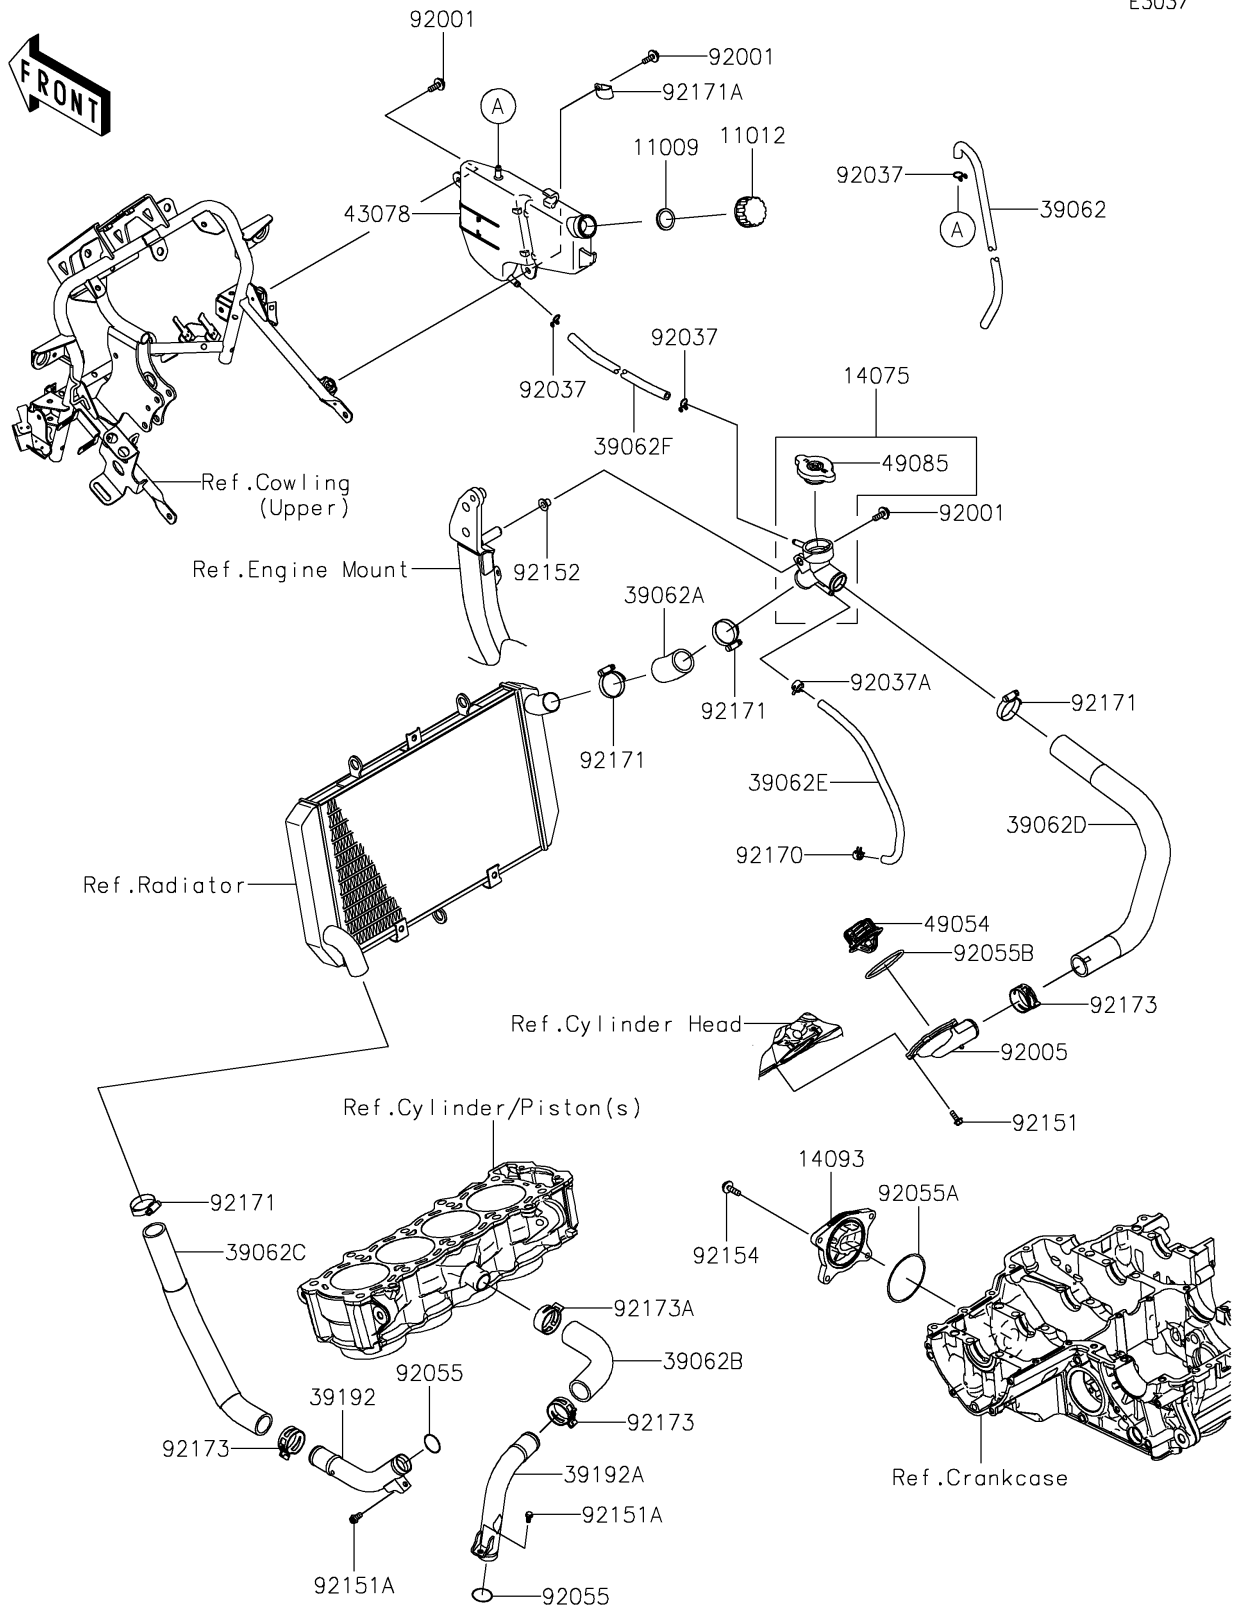

## PARTS DIAGRAM

### Water Pipe

E3037

## PARTS LIST

Water Pipe

**ITEM NAME**

**PART NUMBER**

**QUANTITY**

---