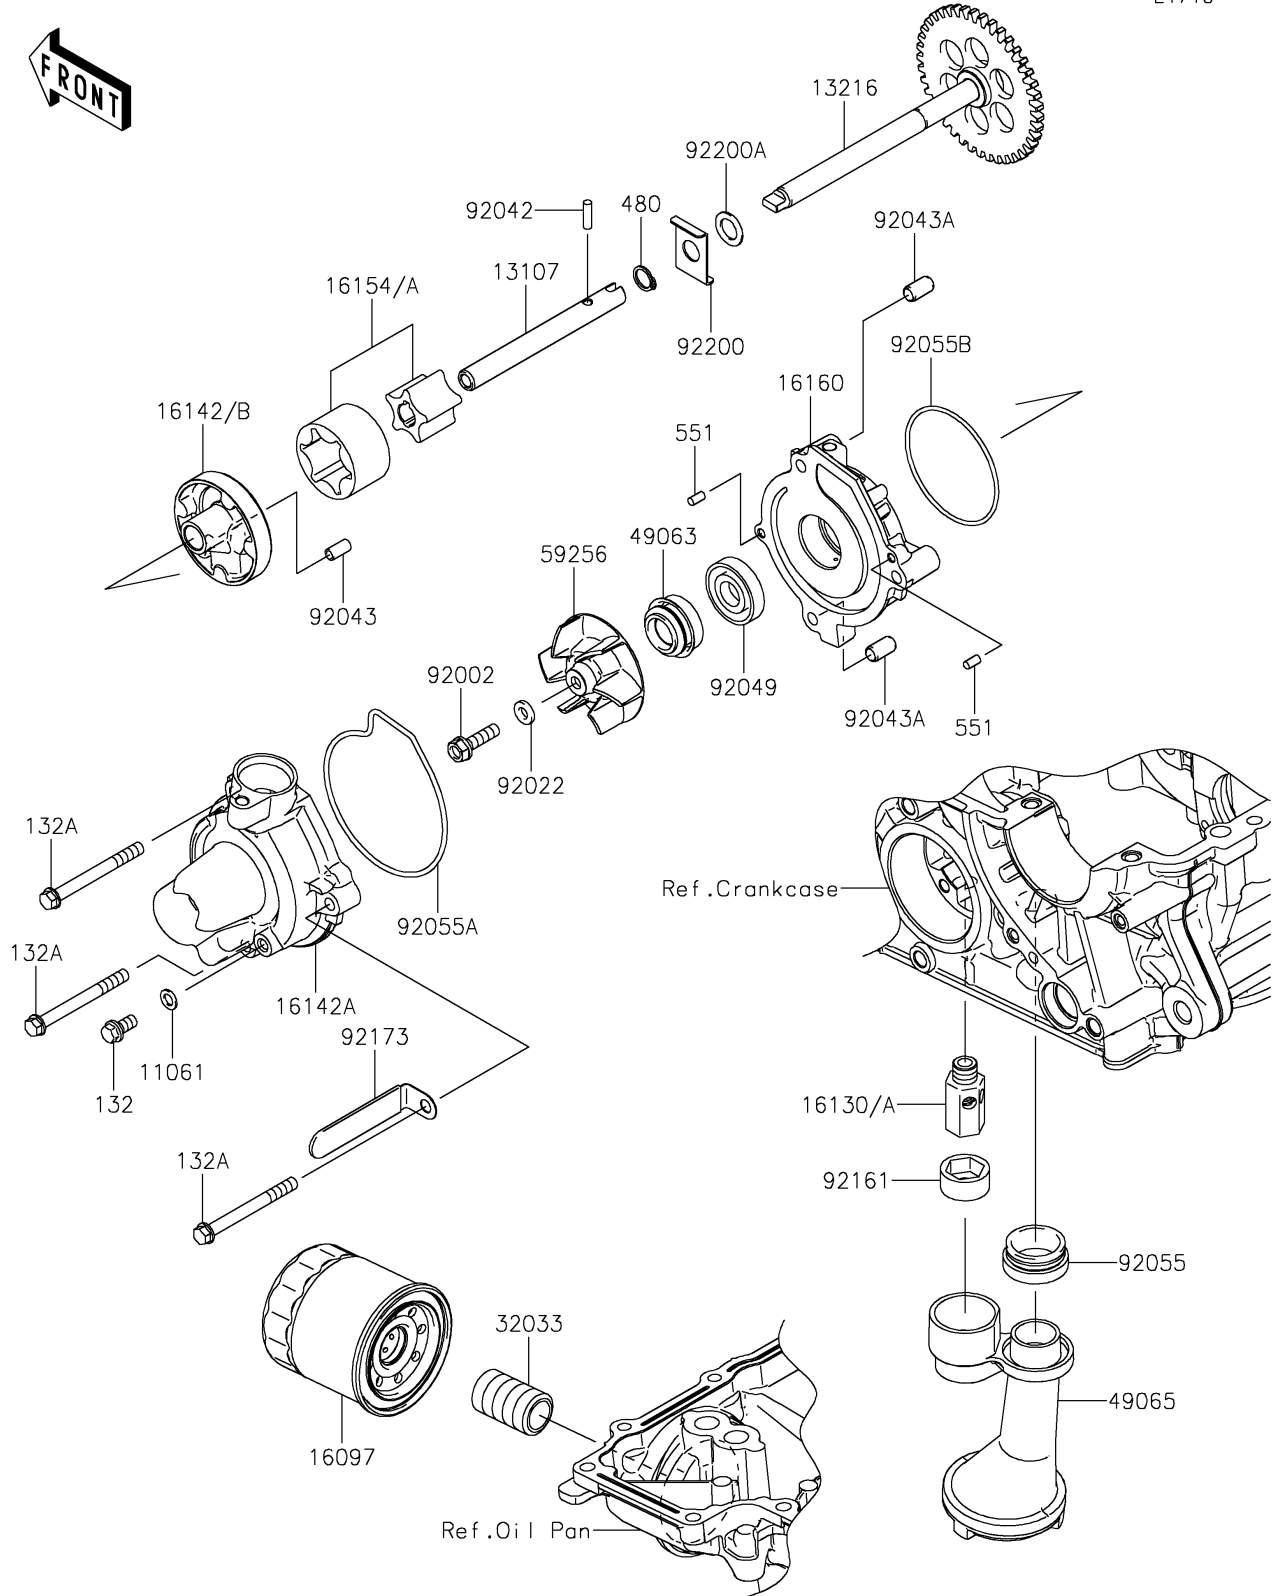

2024 Versys 1000 SE LT+

PARTS DIAGRAM

Oil Pump

E1710

2024 Versys 1000 SE LT+

PARTS LIST

Oil Pump

ITEM NAME

PART NUMBER

QUANTITY
