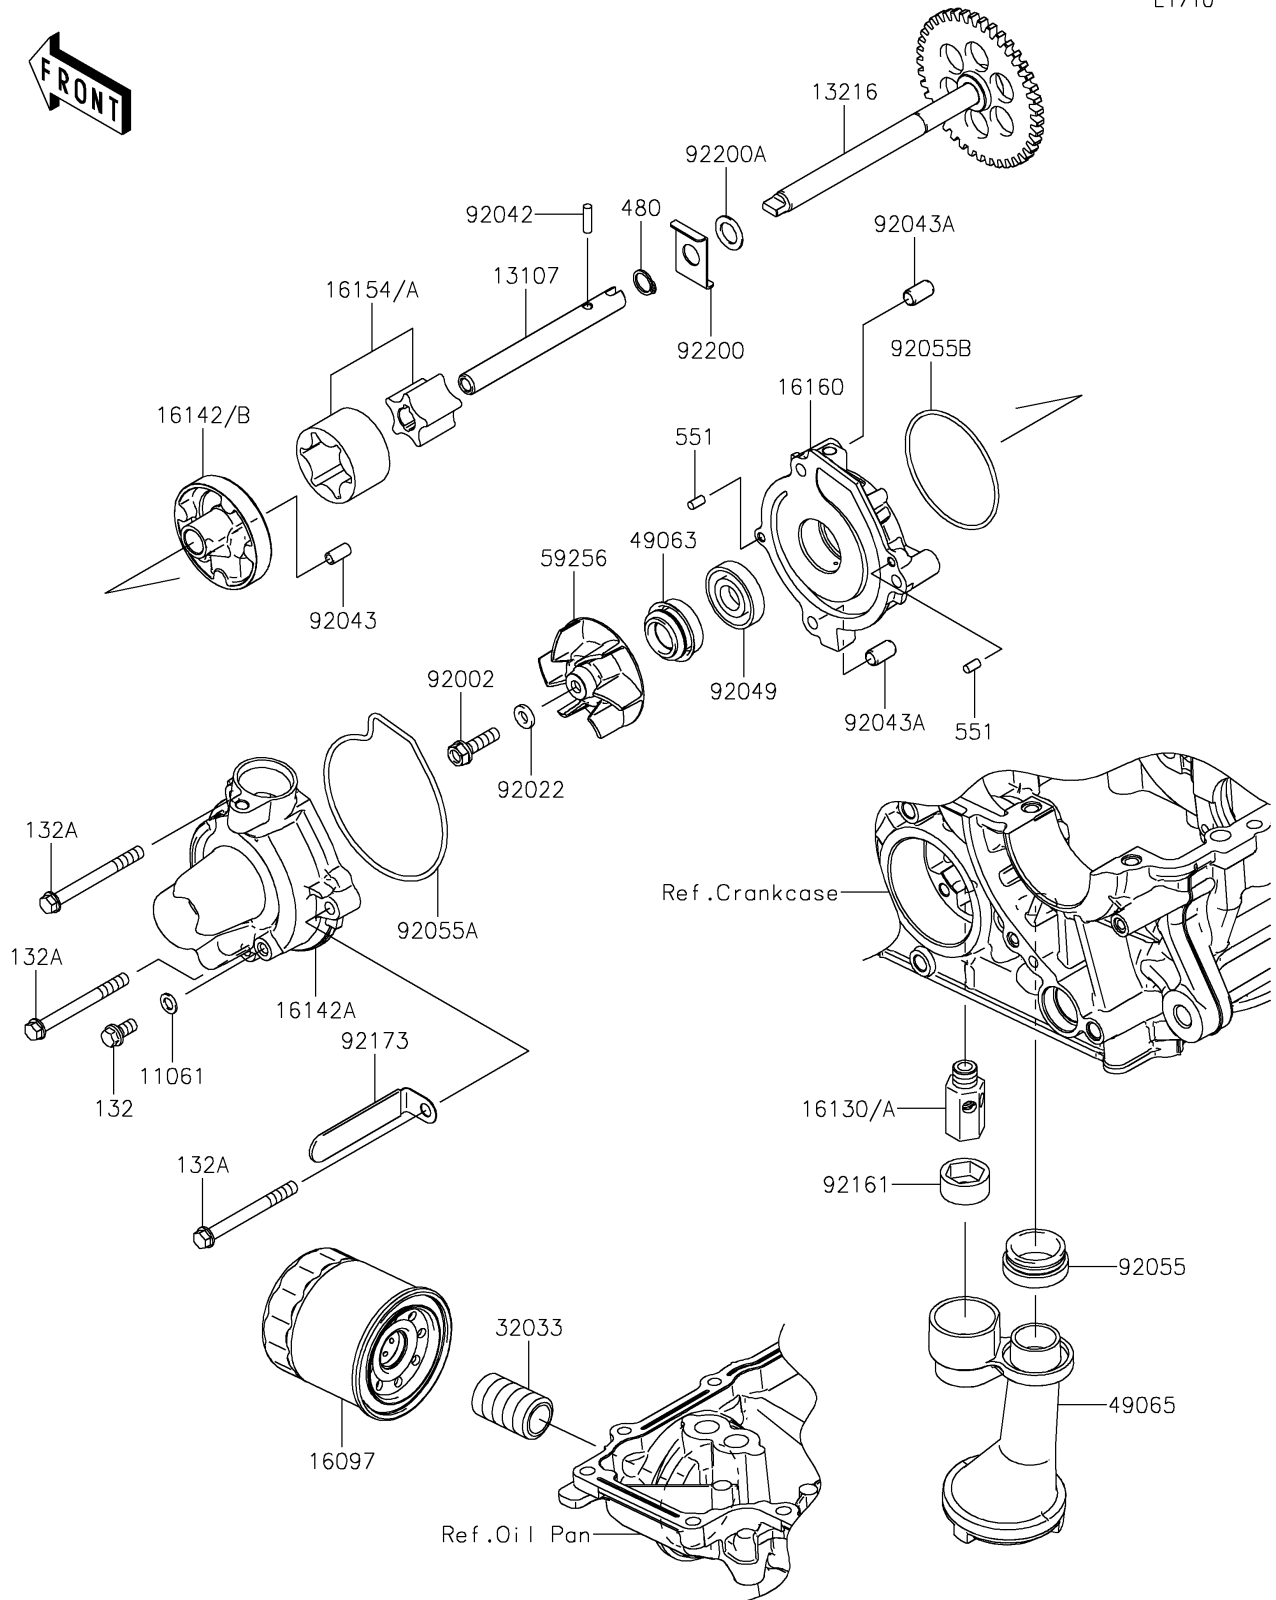

2023 Versys 1000 SE LT+

PARTS DIAGRAM

Oil Pump

E1710

2023 Versys 1000 SE LT+

PARTS LIST

Oil Pump

ITEM NAME

PART NUMBER

QUANTITY
