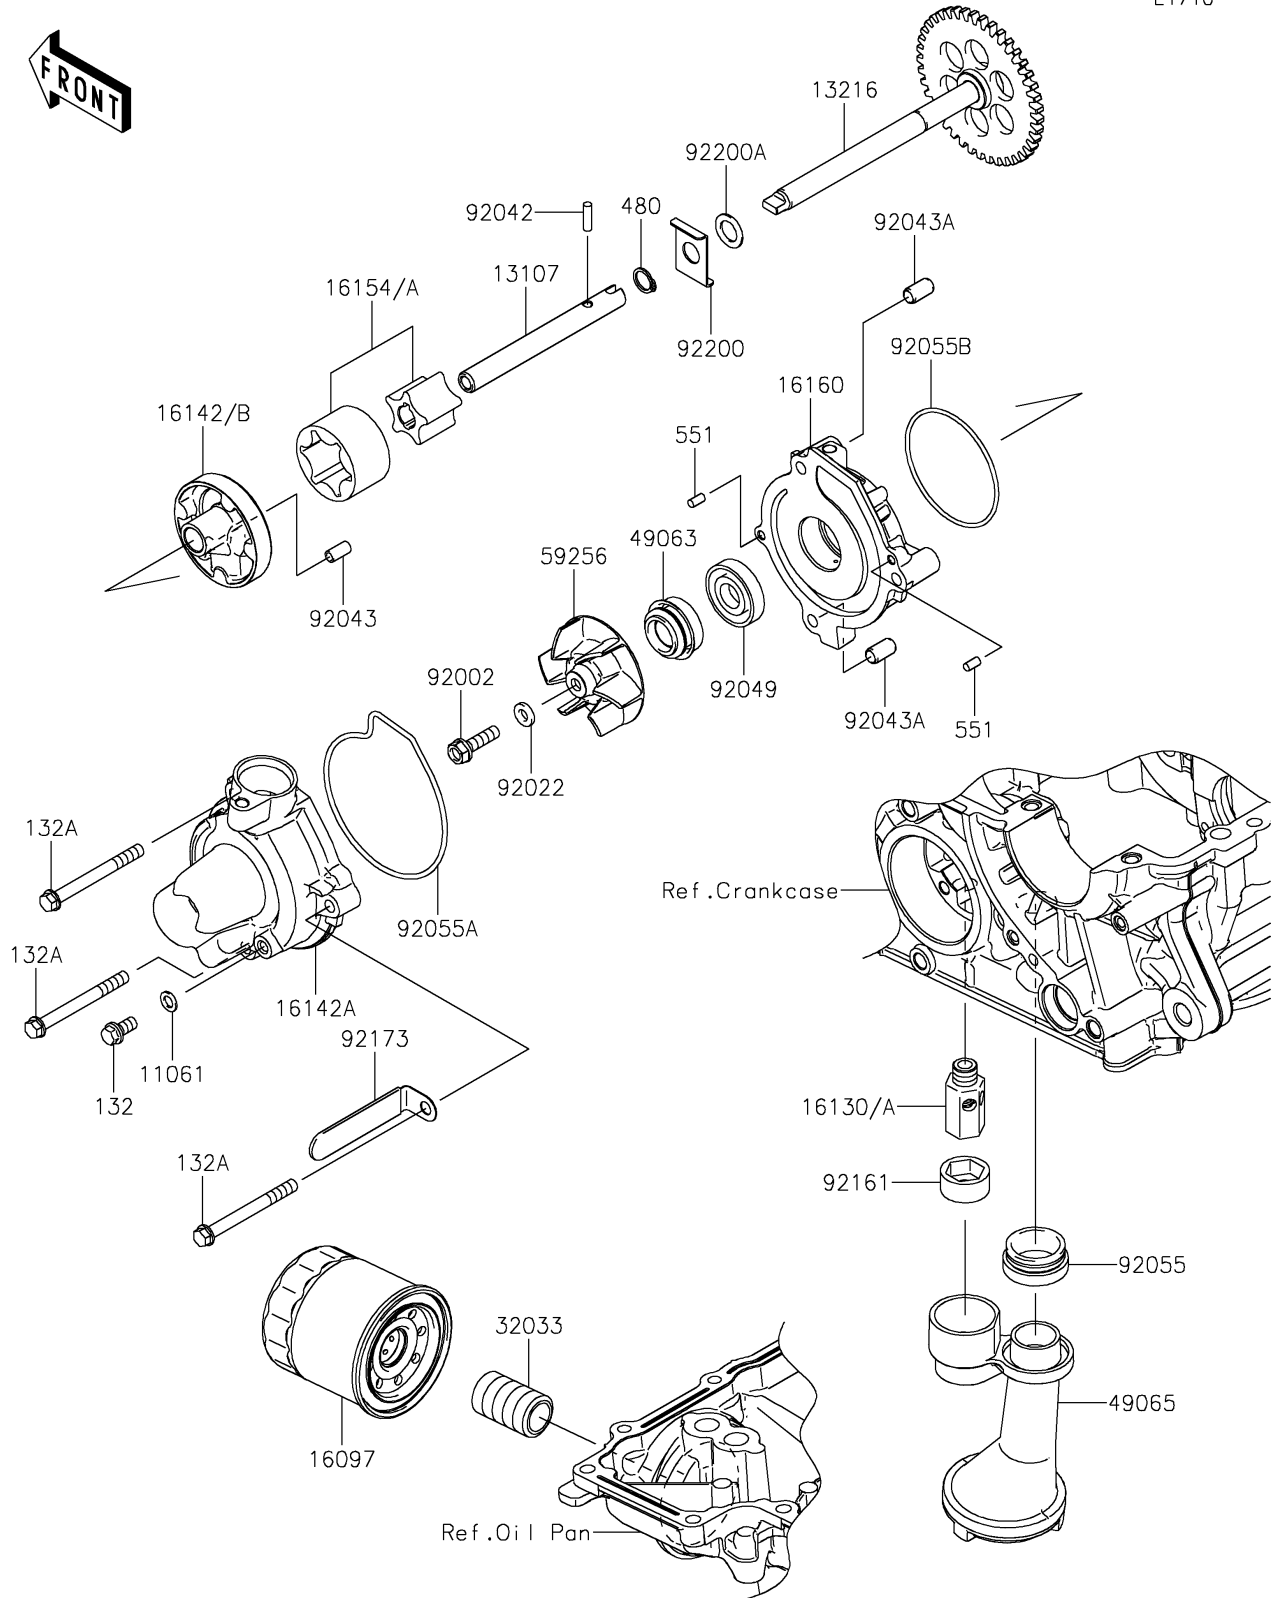

2022 Versys® 1000 SE LT+

PARTS DIAGRAM

Oil Pump

E1710

2022 Versys® 1000 SE LT+

PARTS LIST

Oil Pump

ITEM NAME

PART NUMBER

QUANTITY
