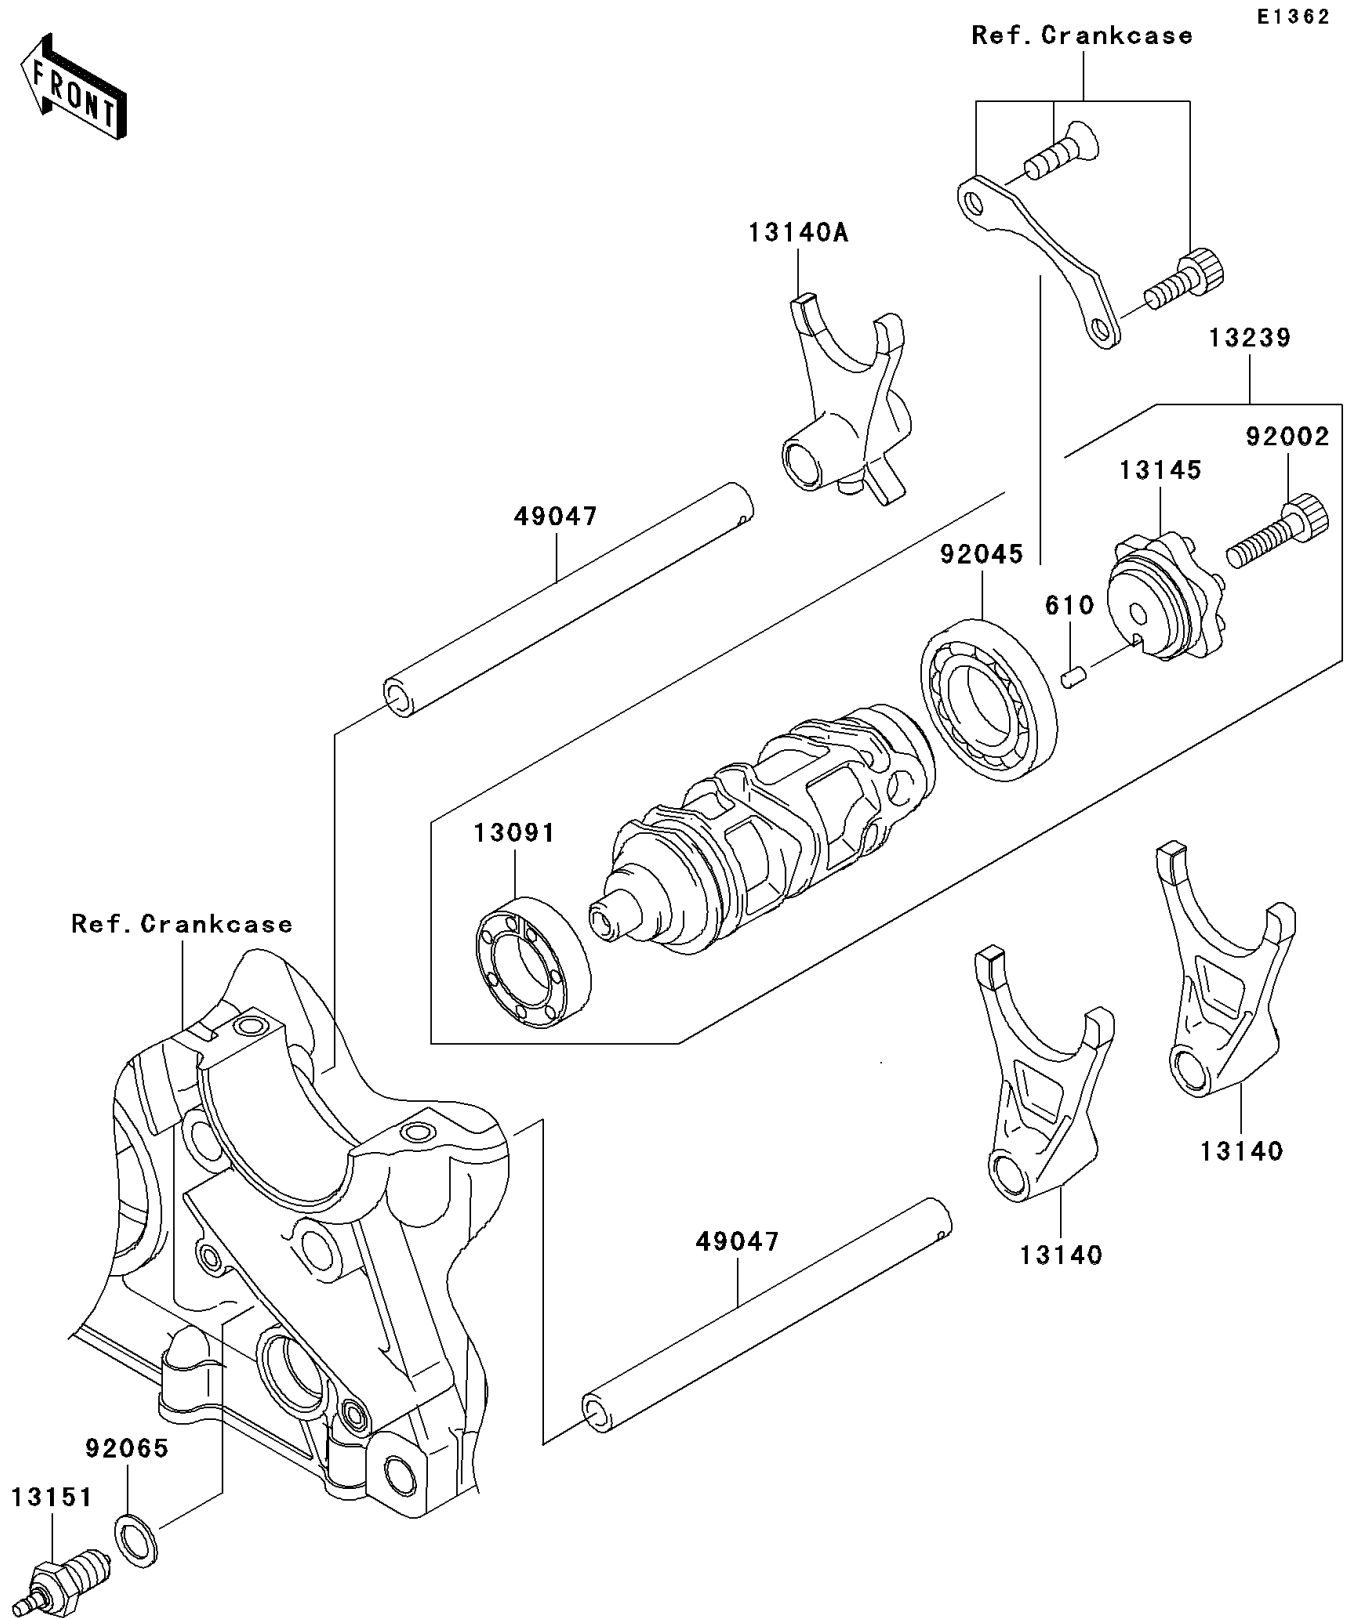

2003 Z1000

PARTS DIAGRAM

Gear Change Drum/Shift Fork(s)

2003 Z1000

PARTS LIST

Gear Change Drum/Shift Fork(s)

ITEM NAME

PART NUMBER

QUANTITY
