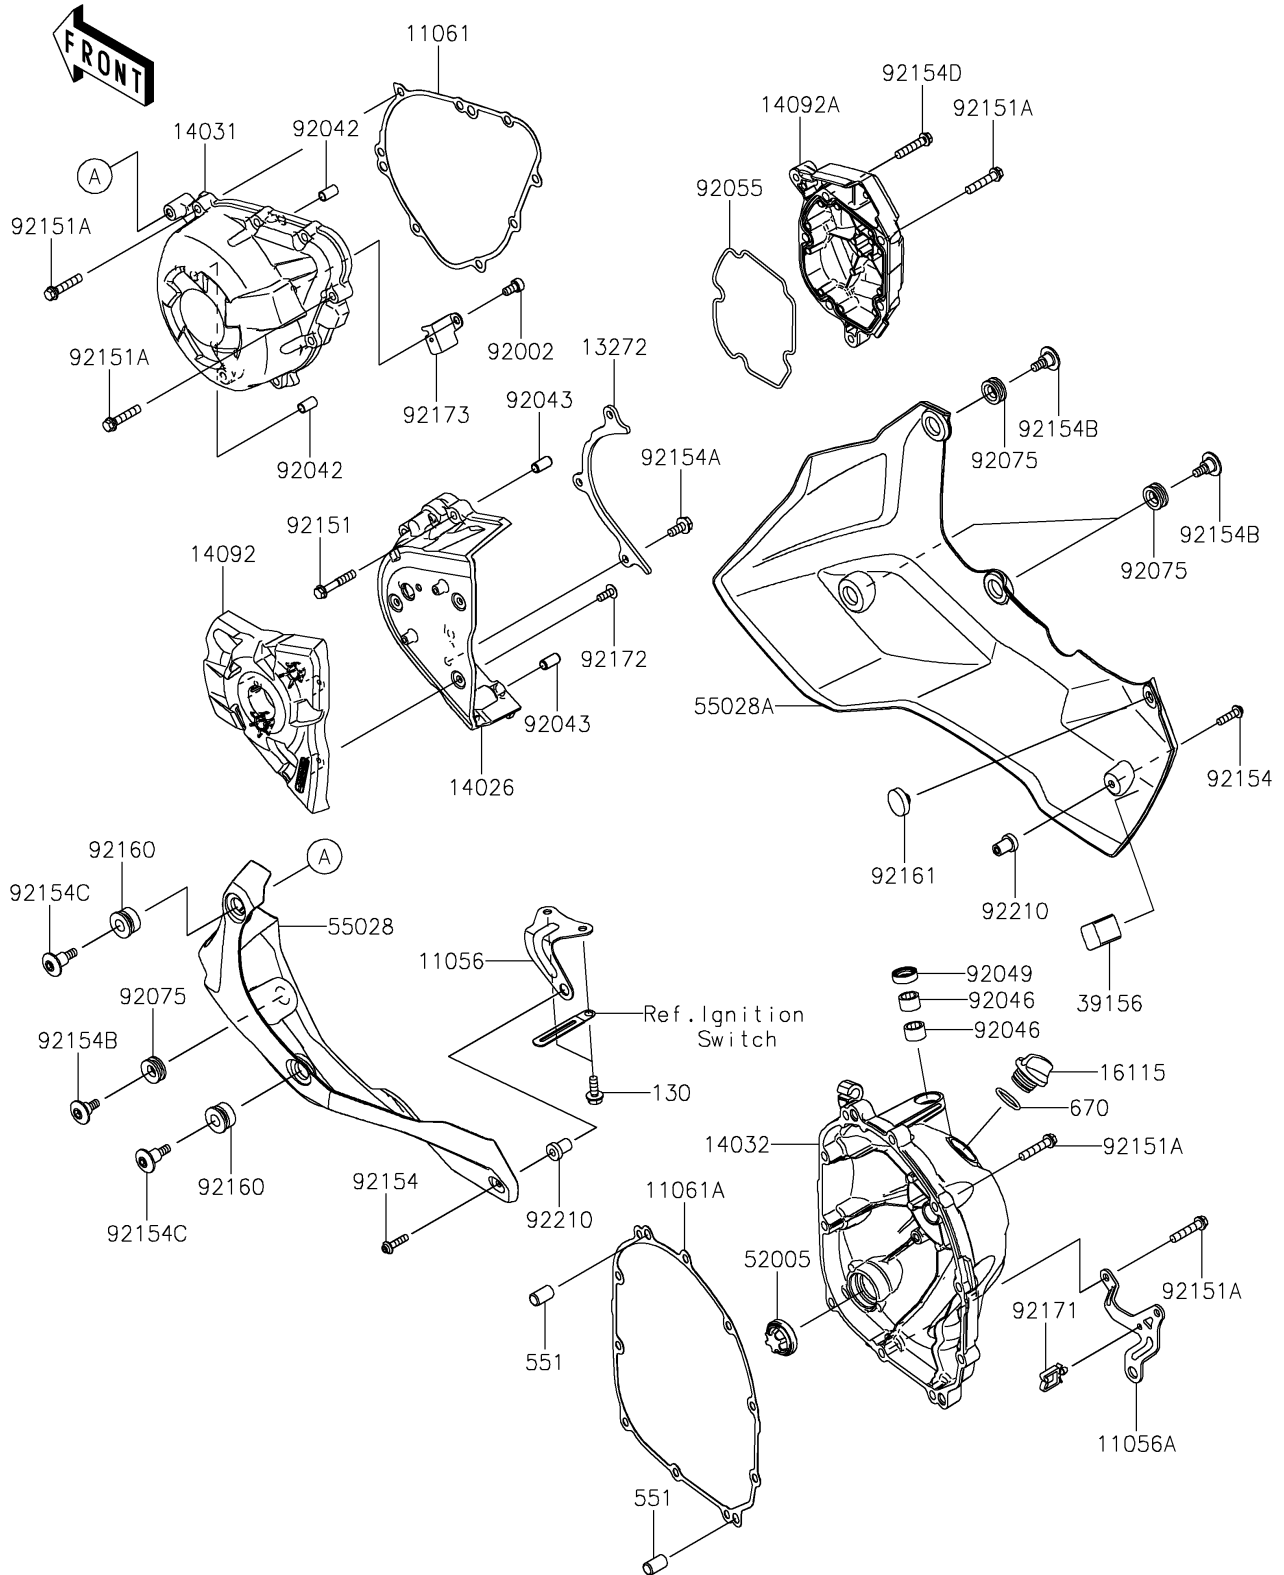

2023 Versys 1000 SE LT+

PARTS DIAGRAM

Engine Cover(s)

E1431

2023 Versys 1000 SE LT+

PARTS LIST

Engine Cover(s)

ITEM NAME

PART NUMBER

QUANTITY
