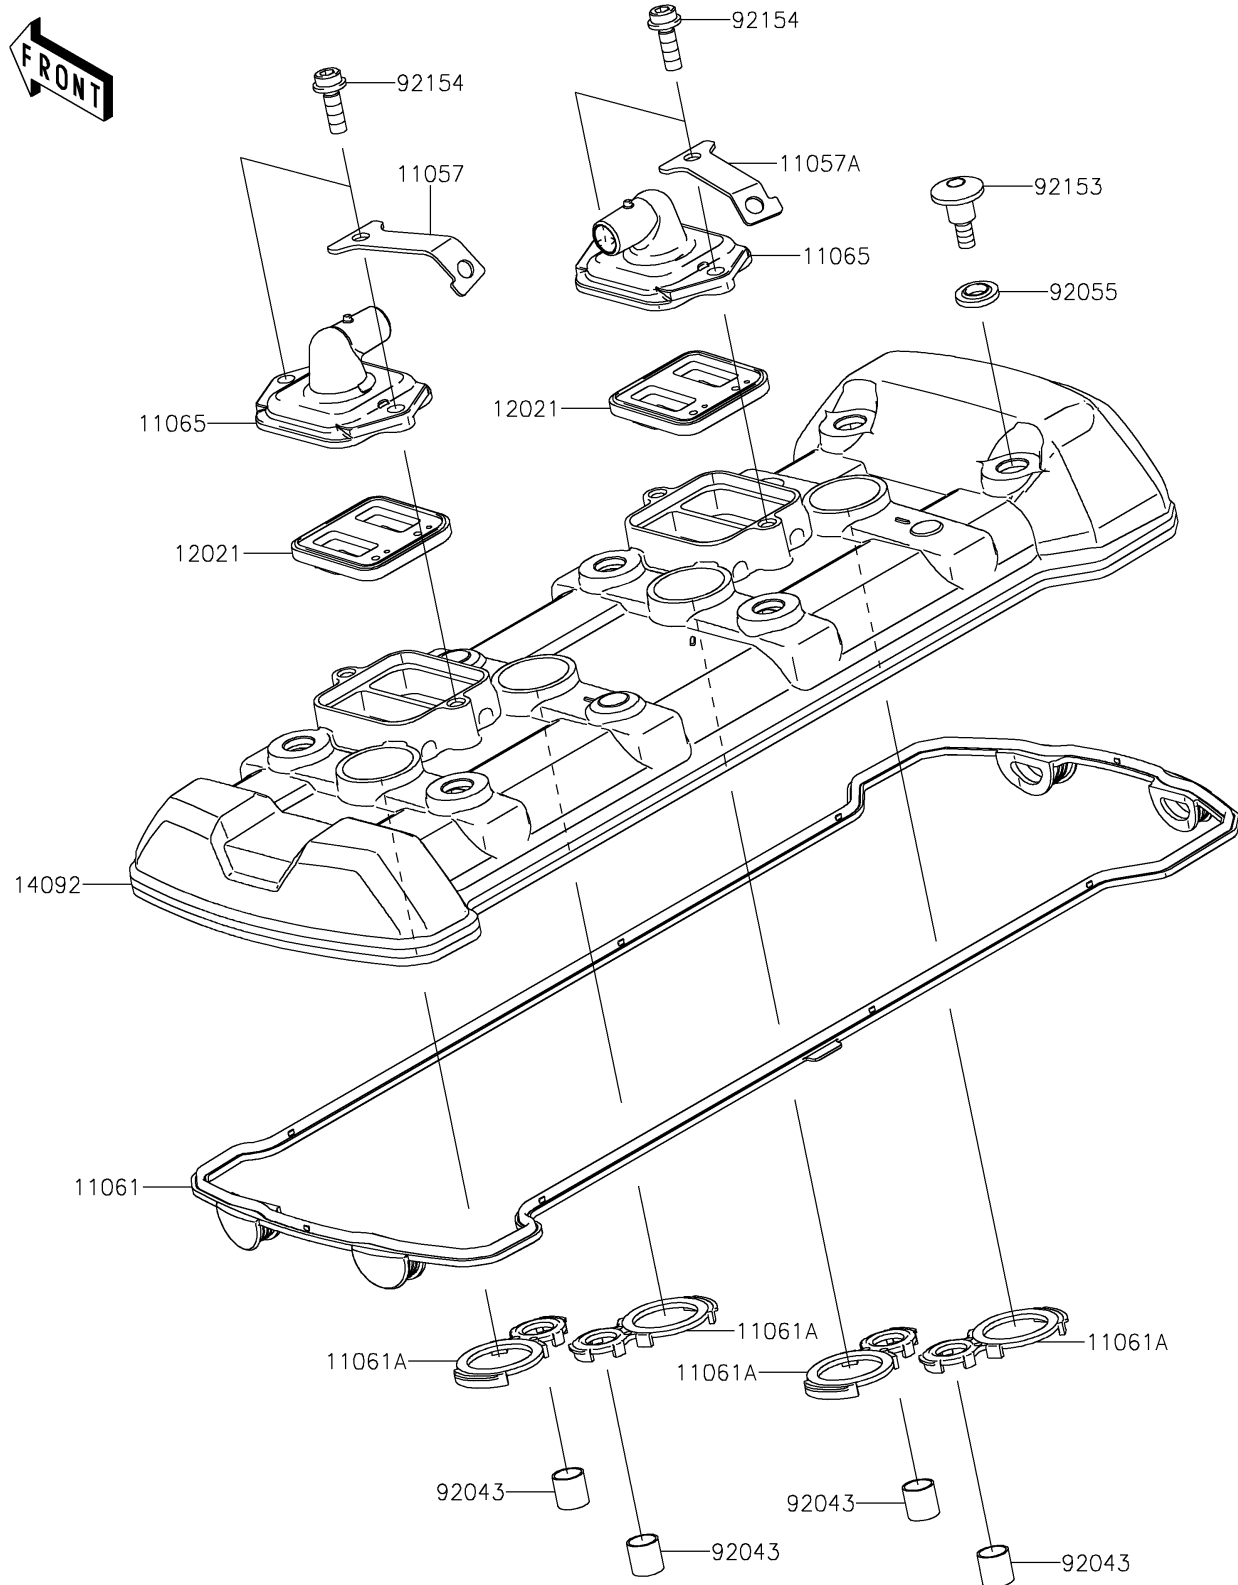

2022 Versys® 1000 SE LT+

PARTS DIAGRAM

Cylinder Head Cover

E1112

2022 Versys® 1000 SE LT+

PARTS LIST

Cylinder Head Cover

ITEM NAME

PART NUMBER

QUANTITY
