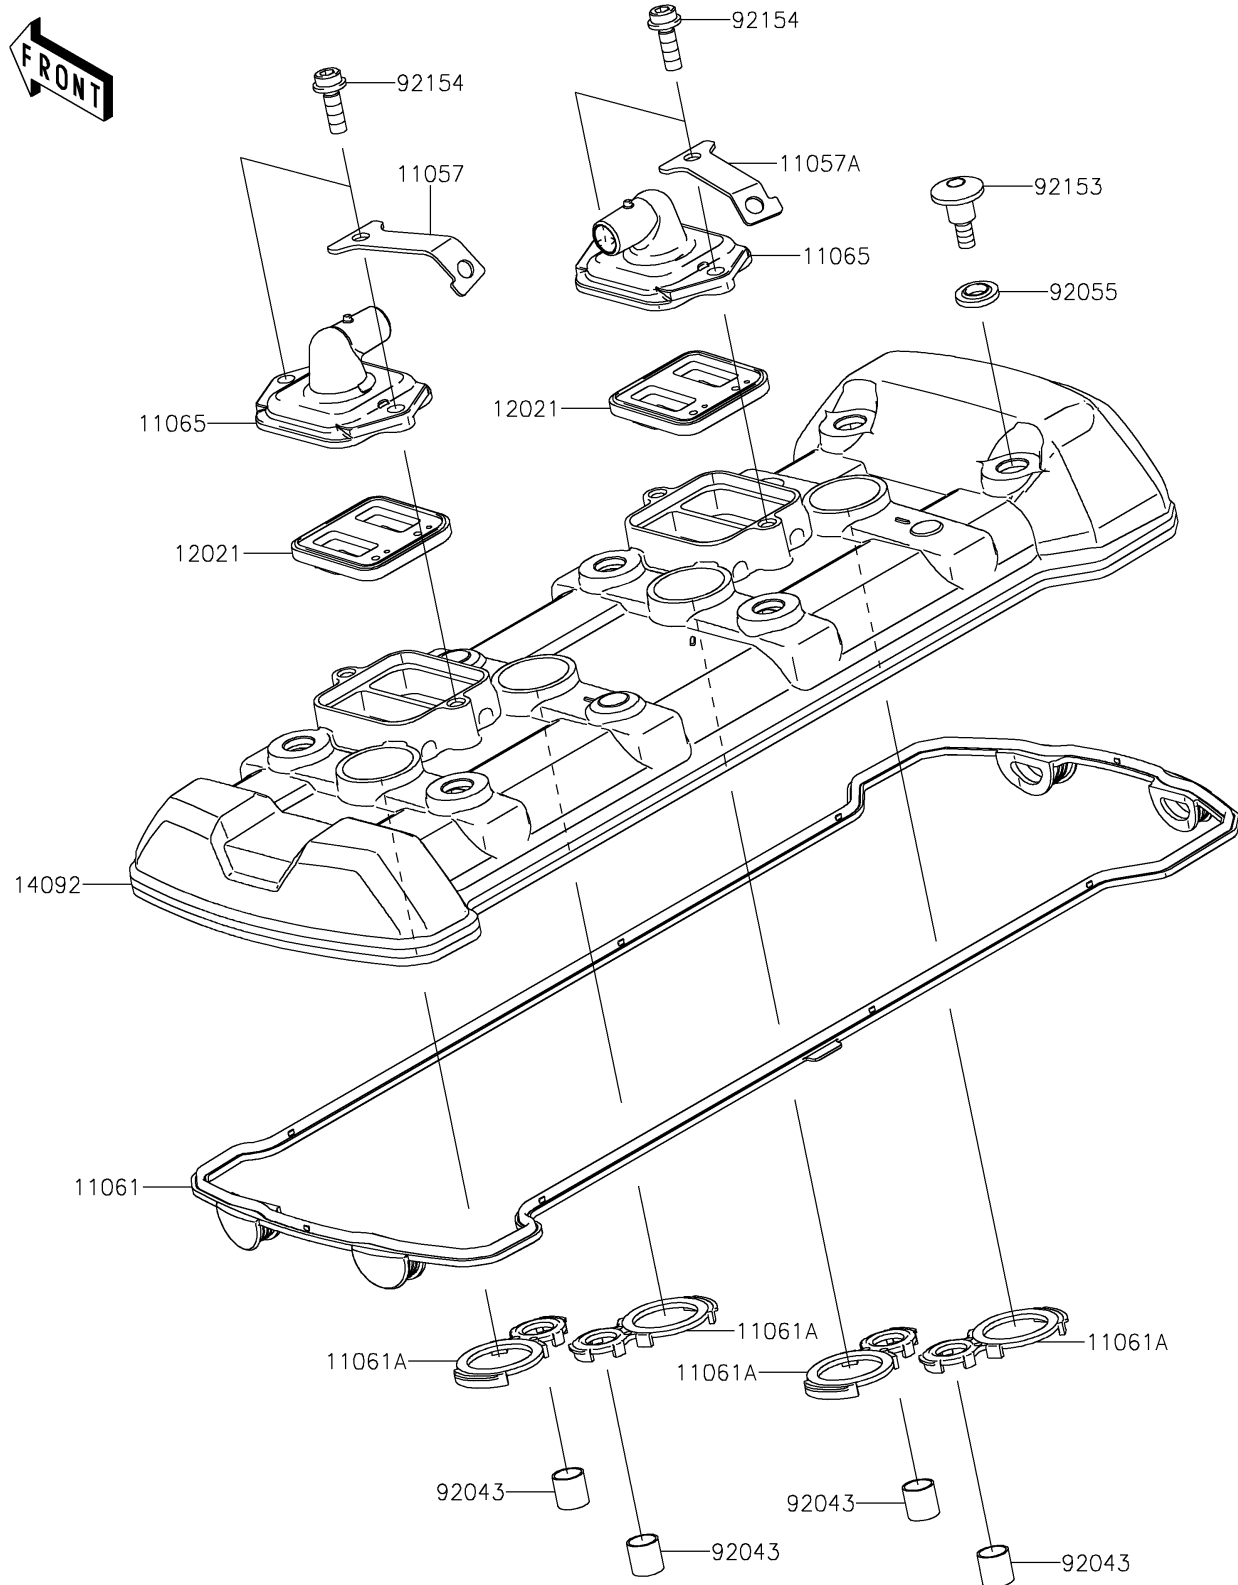

2021 VERSYS® 1000 SE LT+

PARTS DIAGRAM

Cylinder Head Cover

E1112

2021 VERSYS® 1000 SE LT+

PARTS LIST

Cylinder Head Cover

ITEM NAME

PART NUMBER

QUANTITY
