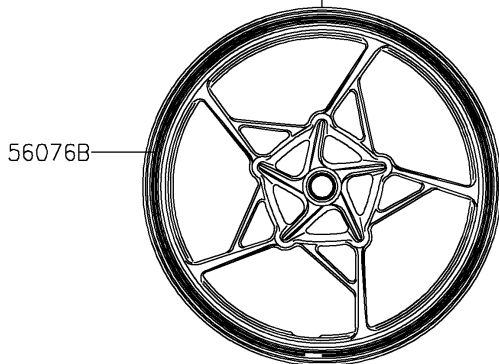

2021 NINJA[®] 400

PARTS DIAGRAM

Decals(Red)(HMFNN/HMFNL)

F2861

Ref. Cowling

56054

56054A

Ref. Fuel Tank

56076/A

Ref. Cowling Lower

Ref. Front Wheel

56076B

Ref. Rear Wheel/Chain

56076B

(OPTION)

57001