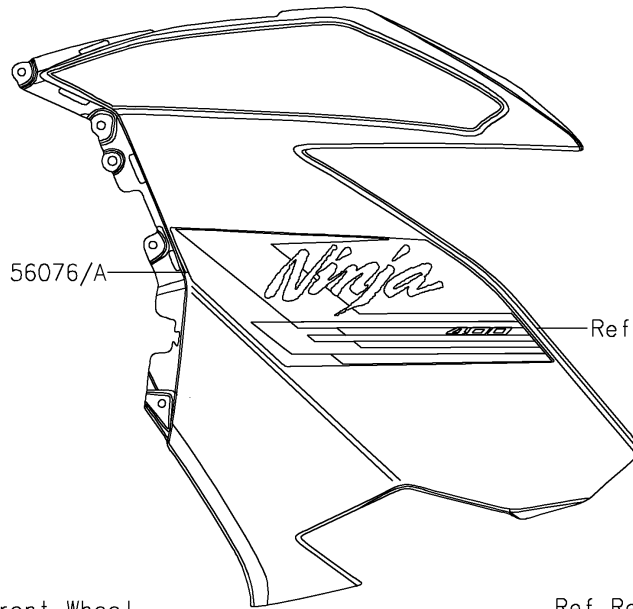

2021 NINJA[®] 400

PARTS DIAGRAM

Decals(Red)(HMFNN/HMFNL)

F2861

Ref. Cowling

56054

56054A

Ref. Fuel Tank

56076/A

Ref. Cowling Lower

Ref. Front Wheel

56076B

Ref. Rear Wheel/Chain

56076B

(OPTION)

57001