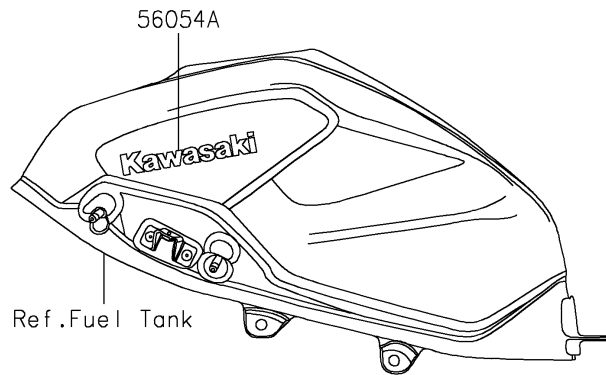

2021 NINJA[®] 400

PARTS DIAGRAM

Decals(Red)(HMFNN/HMFNL)

F2861

Ref. Cowling

56054

56054A

Ref. Fuel Tank

56076/A

Ref. Cowling Lower

Ref. Front Wheel

56076B

Ref. Rear Wheel/Chain

56076B

(OPTION)

57001