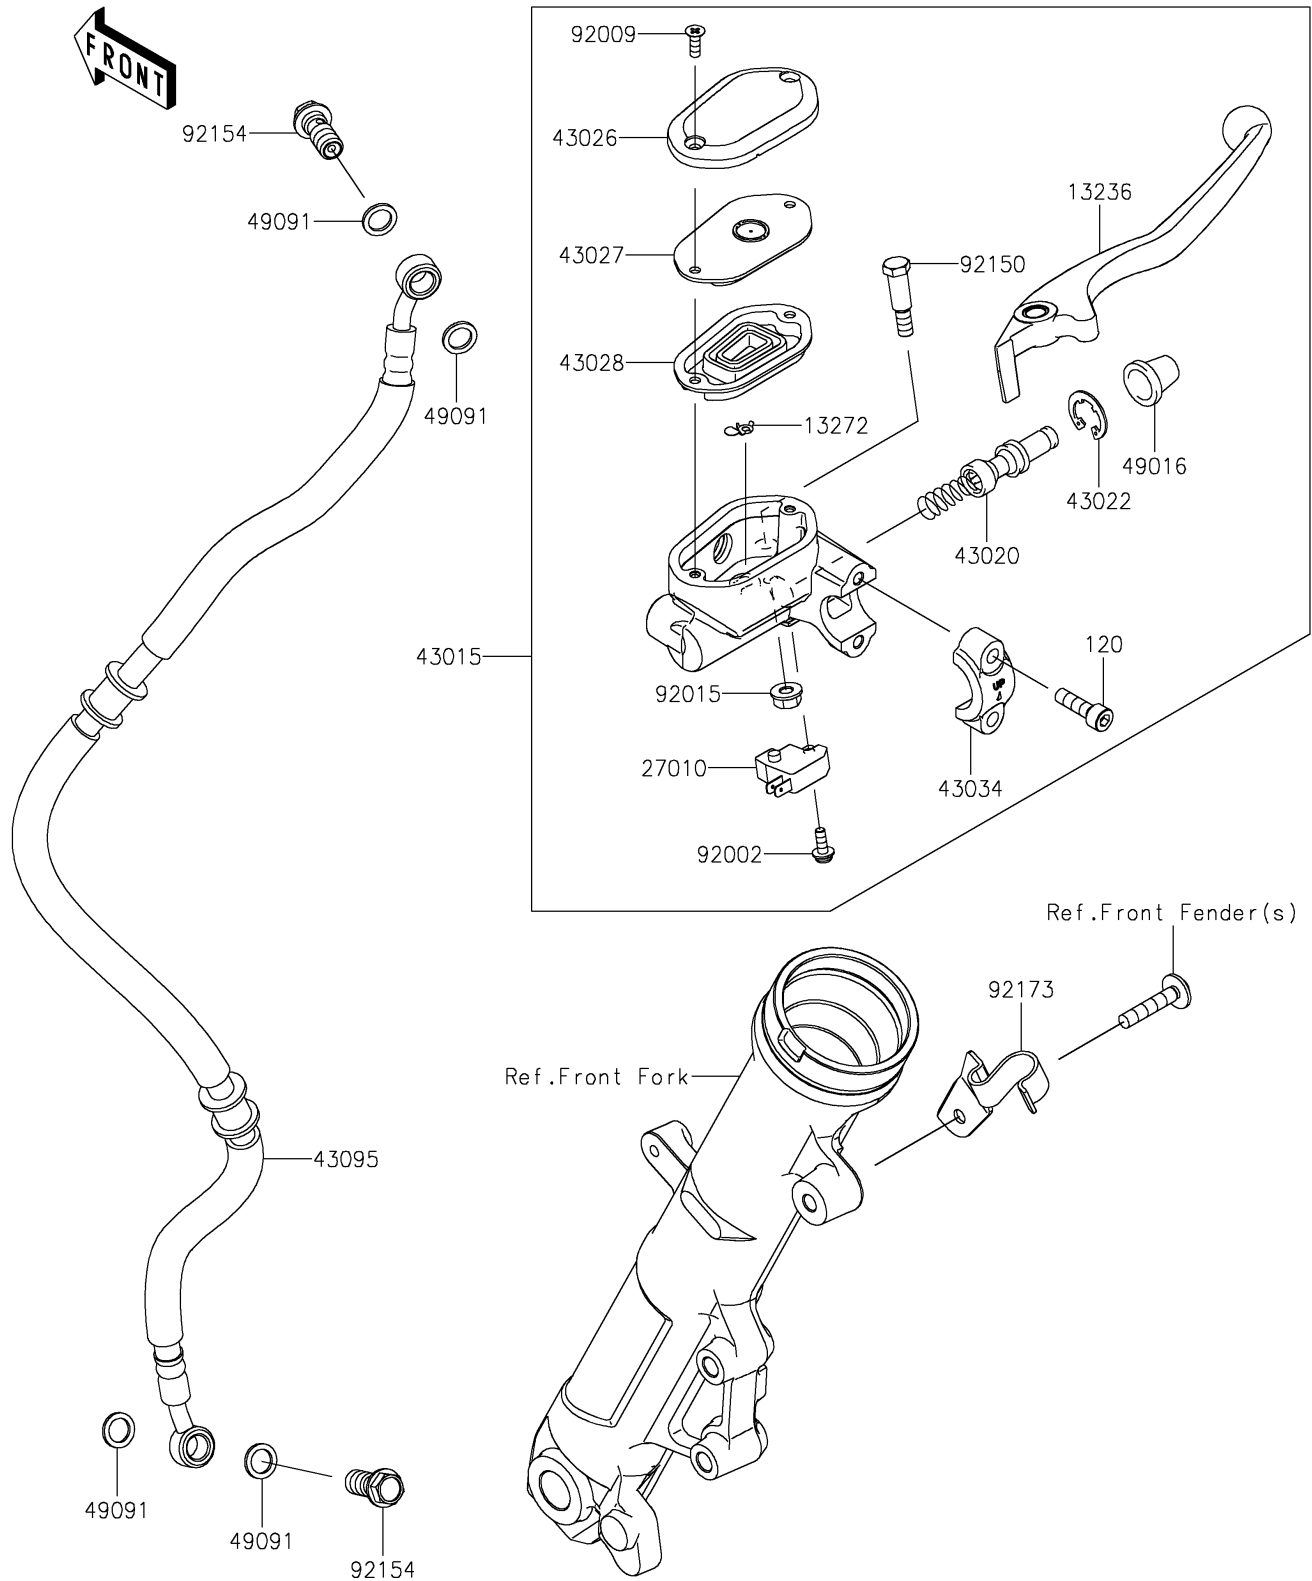

2021 NINJA® 400

PARTS DIAGRAM

Front Master Cylinder

F2291

2021 NINJA[®] 400

PARTS LIST

Front Master Cylinder

ITEM NAME

PART NUMBER

QUANTITY
