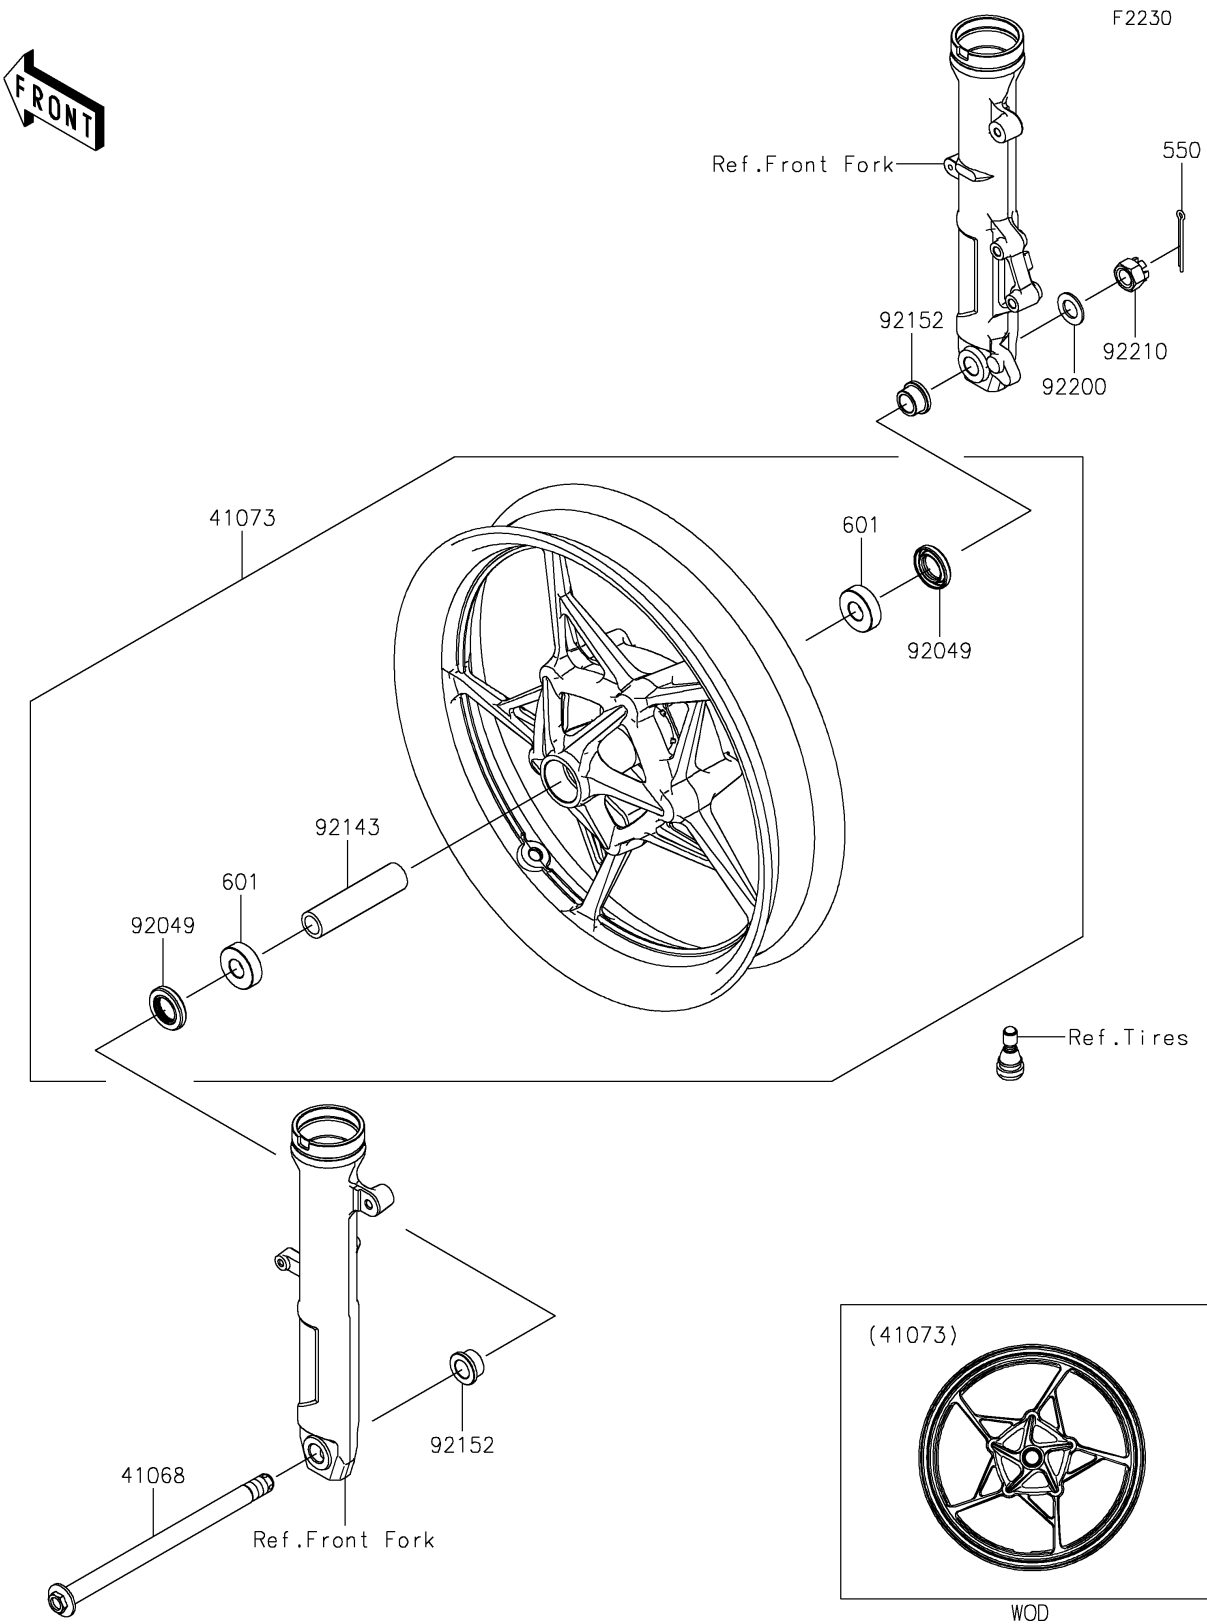

2021 NINJA[®] 400

PARTS DIAGRAM

Front Wheel

2021 NINJA® 400

PARTS LIST

Front Wheel

| ITEM NAME | PART NUMBER | QUANTITY |
|-------------------------------------|---------------|----------|
| AXLE,FR,17X253,M16 (Ref # 41068) | 41068-0627 | 1 |
| WHEEL-ASSY,FR,G.BLACK (Ref # 41073) | 41073-0763-QT | 1 |
| SEAL-OIL,23X40X7 (Ref # 92049) | 92049-0801 | 2 |
| COLLAR,17.2X25X105 (Ref # 92143) | 92143-1124 | 1 |
| COLLAR,17X30X15.5 (Ref # 92152) | 92152-2386 | 2 |
| WASHER,17.3X30X2 (Ref # 92200) | 92200-1916 | 1 |
| NUT,16MM (Ref # 92210) | 92210-1651 | 1 |
| PIN-COTTER,4.0X35 (Ref # 550) | 550AA4035 | 1 |
| BEARING-BALL,#6203UUC3 (Ref # 601) | 601B6203UU | 2 |