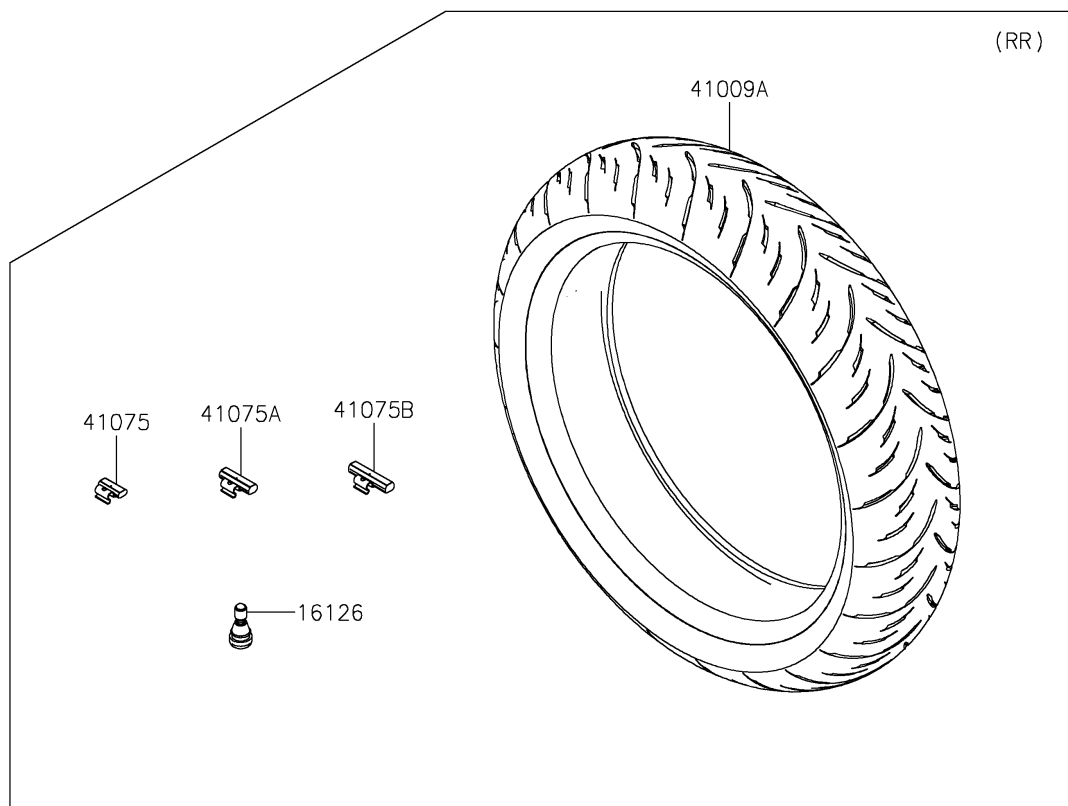

2021 NINJA® 400

PARTS DIAGRAM

Tires