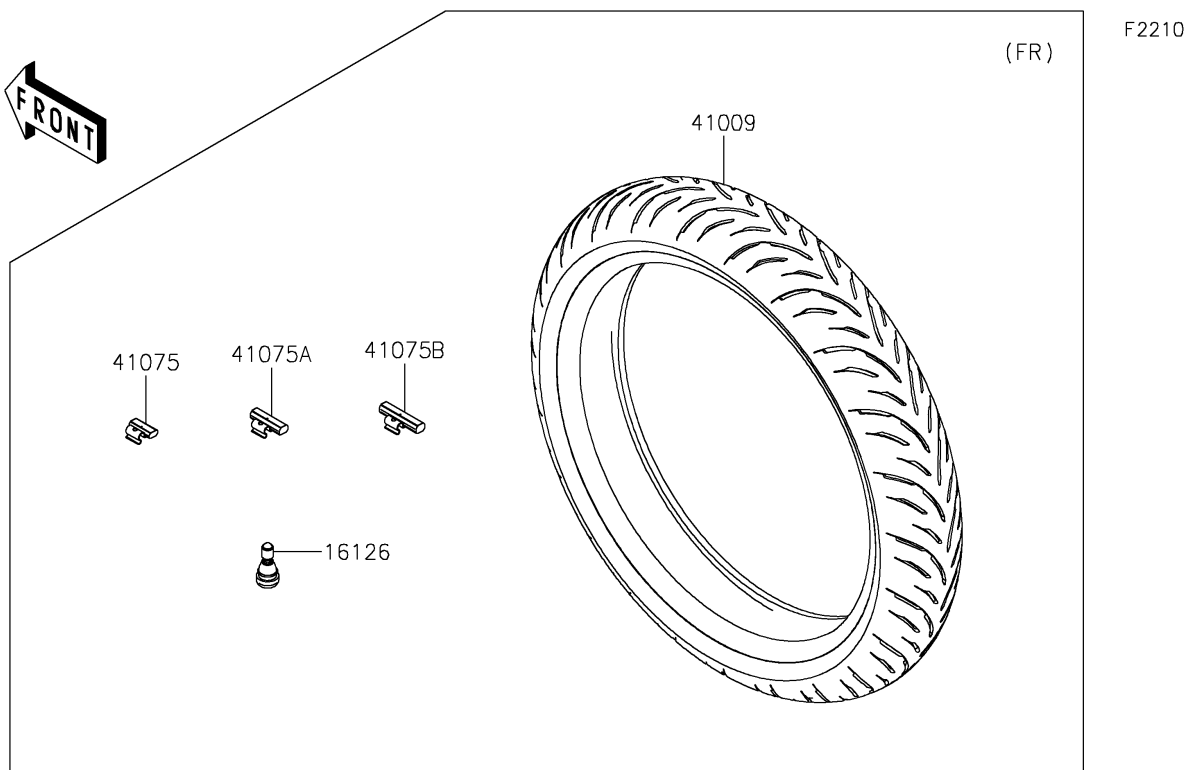

2021 NINJA® 400

PARTS DIAGRAM

Tires