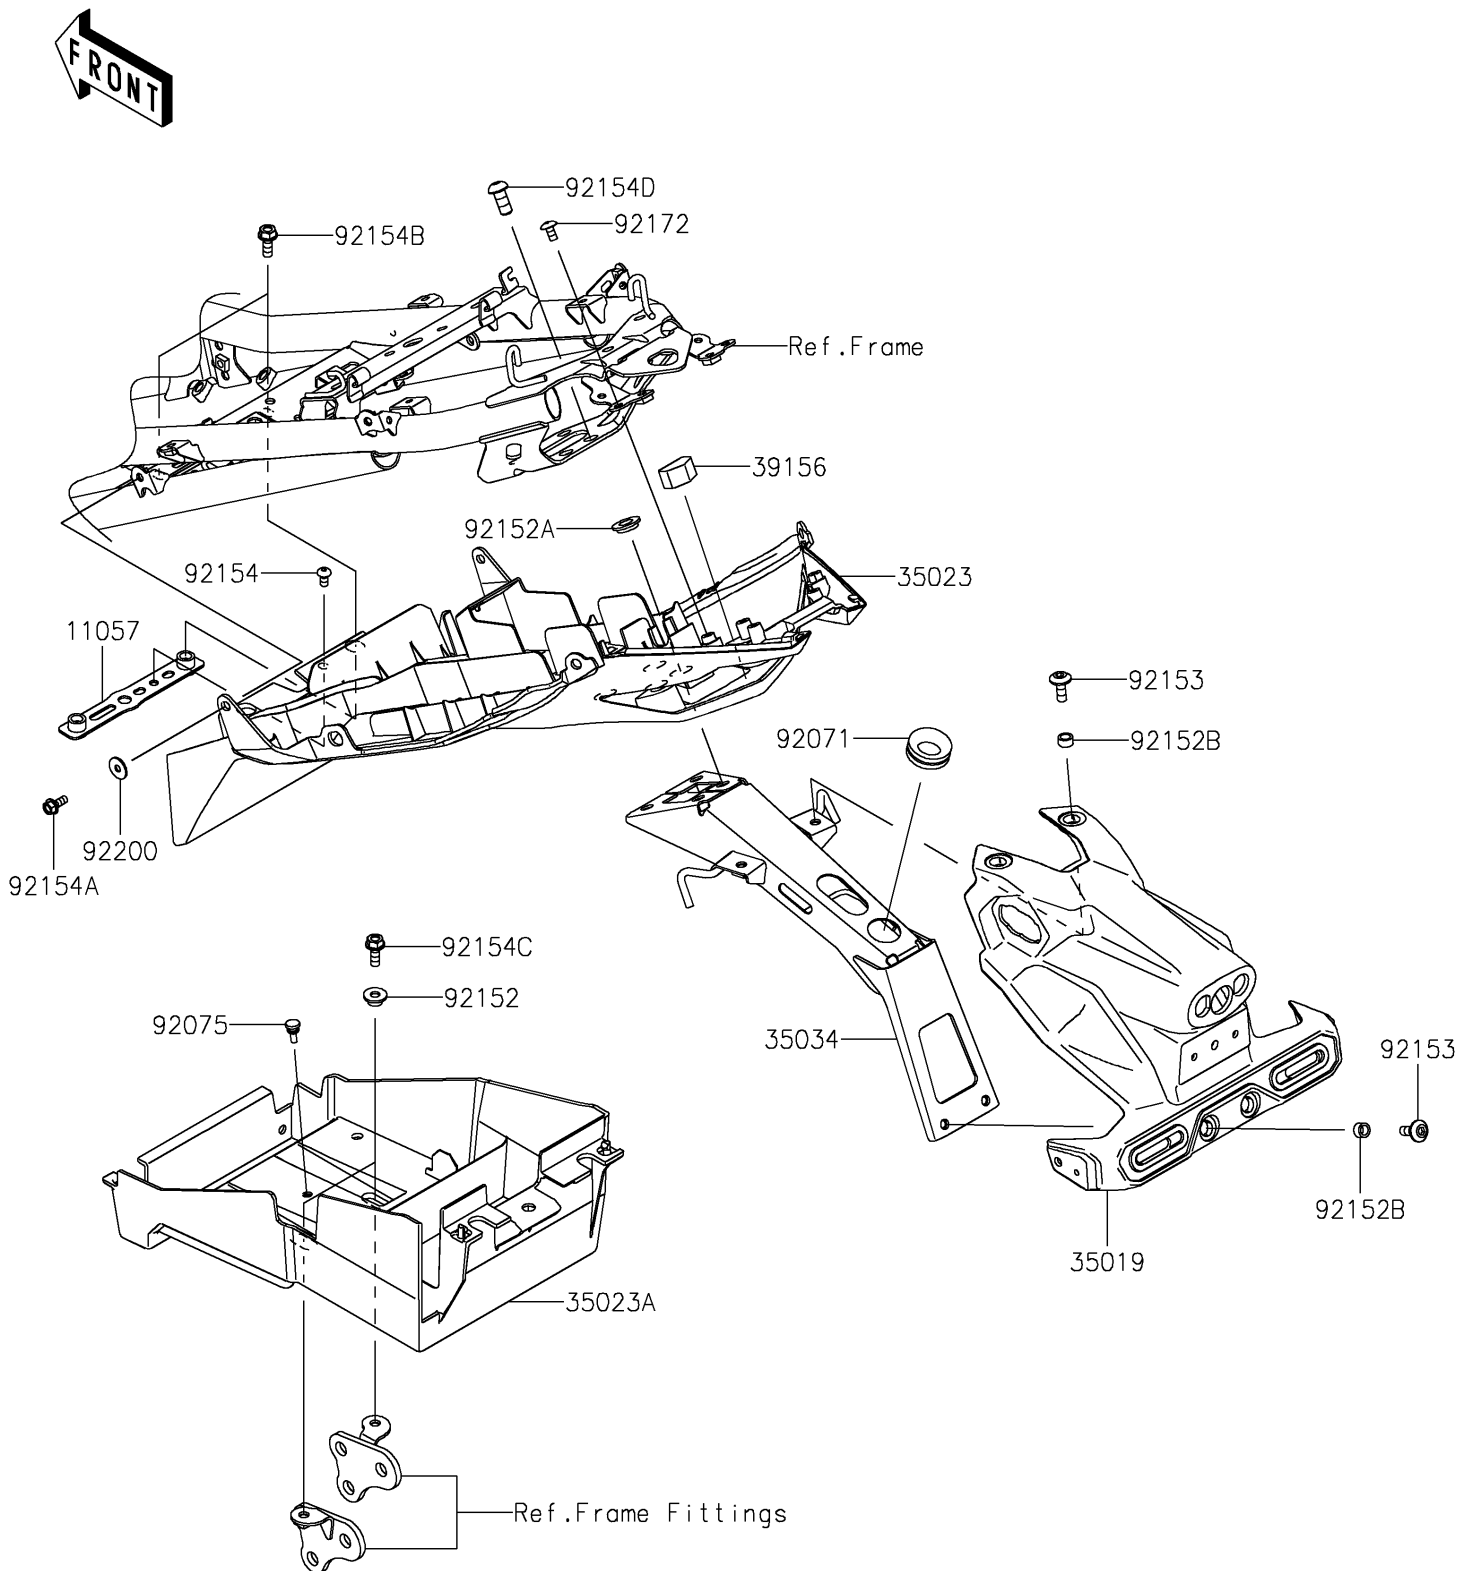

2021 NINJA® 400

PARTS DIAGRAM

Rear Fender(s)

F2172

2021 NINJA® 400

PARTS LIST

Rear Fender(s)

ITEM NAME	PART NUMBER	QUANTITY
BRACKET (Ref # 11057)	11057-1191	1
FLAP (Ref # 35019)	35019-0639	1
FENDER-REAR (Ref # 35023)	35023-0436	1
FENDER-REAR (Ref # 35023A)	35023-0438	1
REINFORCE (Ref # 35034)	35034-0601	1
PAD,16X24X13 (Ref # 39156)	39156-2379	1
GROMMET (Ref # 92071)	92071-0709	1
DAMPER,6X10X15 (Ref # 92075)	92075-1808	1
COLLAR,6.5X10X6.4 (Ref # 92152)	92152-2287	2
COLLAR,10X20X4.5 (Ref # 92152A)	92152-2392	4
COLLAR,6.8X10X5.4 (Ref # 92152B)	92152-2393	4
BOLT,SOCKET,6X16 (Ref # 92153)	92153-1526	4
BOLT,SOCKET,5X10 (Ref # 92154)	92154-1547	1
BOLT,FLANGED,5X12 (Ref # 92154A)	92154-2893	2
BOLT,FLANGED,6X16 (Ref # 92154B)	92154-2895	2
BOLT,FLANGED,6X16 (Ref # 92154C)	92154-2900	2
BOLT,SOCKET,8X18 (Ref # 92154D)	92154-3739	4
SCREW,TAPPING,5X10 (Ref # 92172)	92172-0262	2
WASHER,5.2X16X1.2 (Ref # 92200)	92200-0583	2