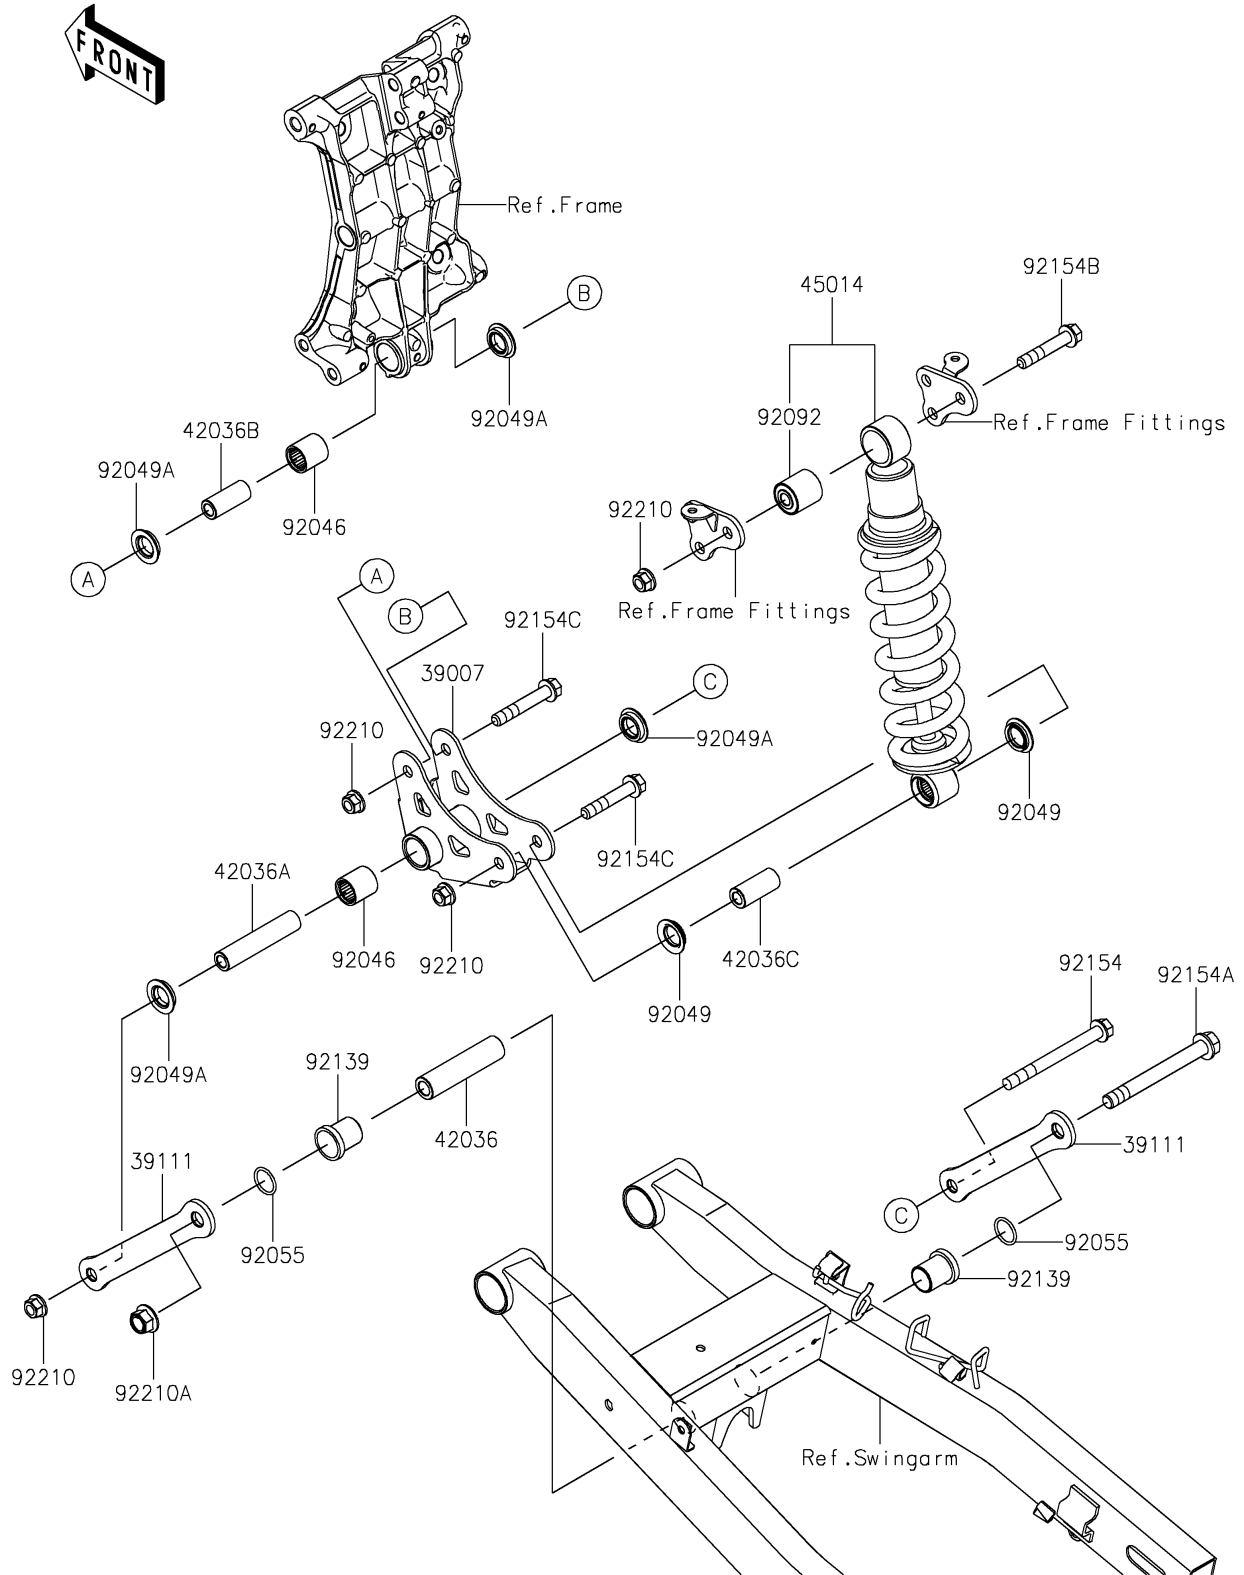

2021 NINJA® 400

PARTS DIAGRAM

Suspension/Shock Absorber

F2151

2021 NINJA[®] 400

PARTS LIST

Suspension/Shock Absorber

ITEM NAME

PART NUMBER

QUANTITY
