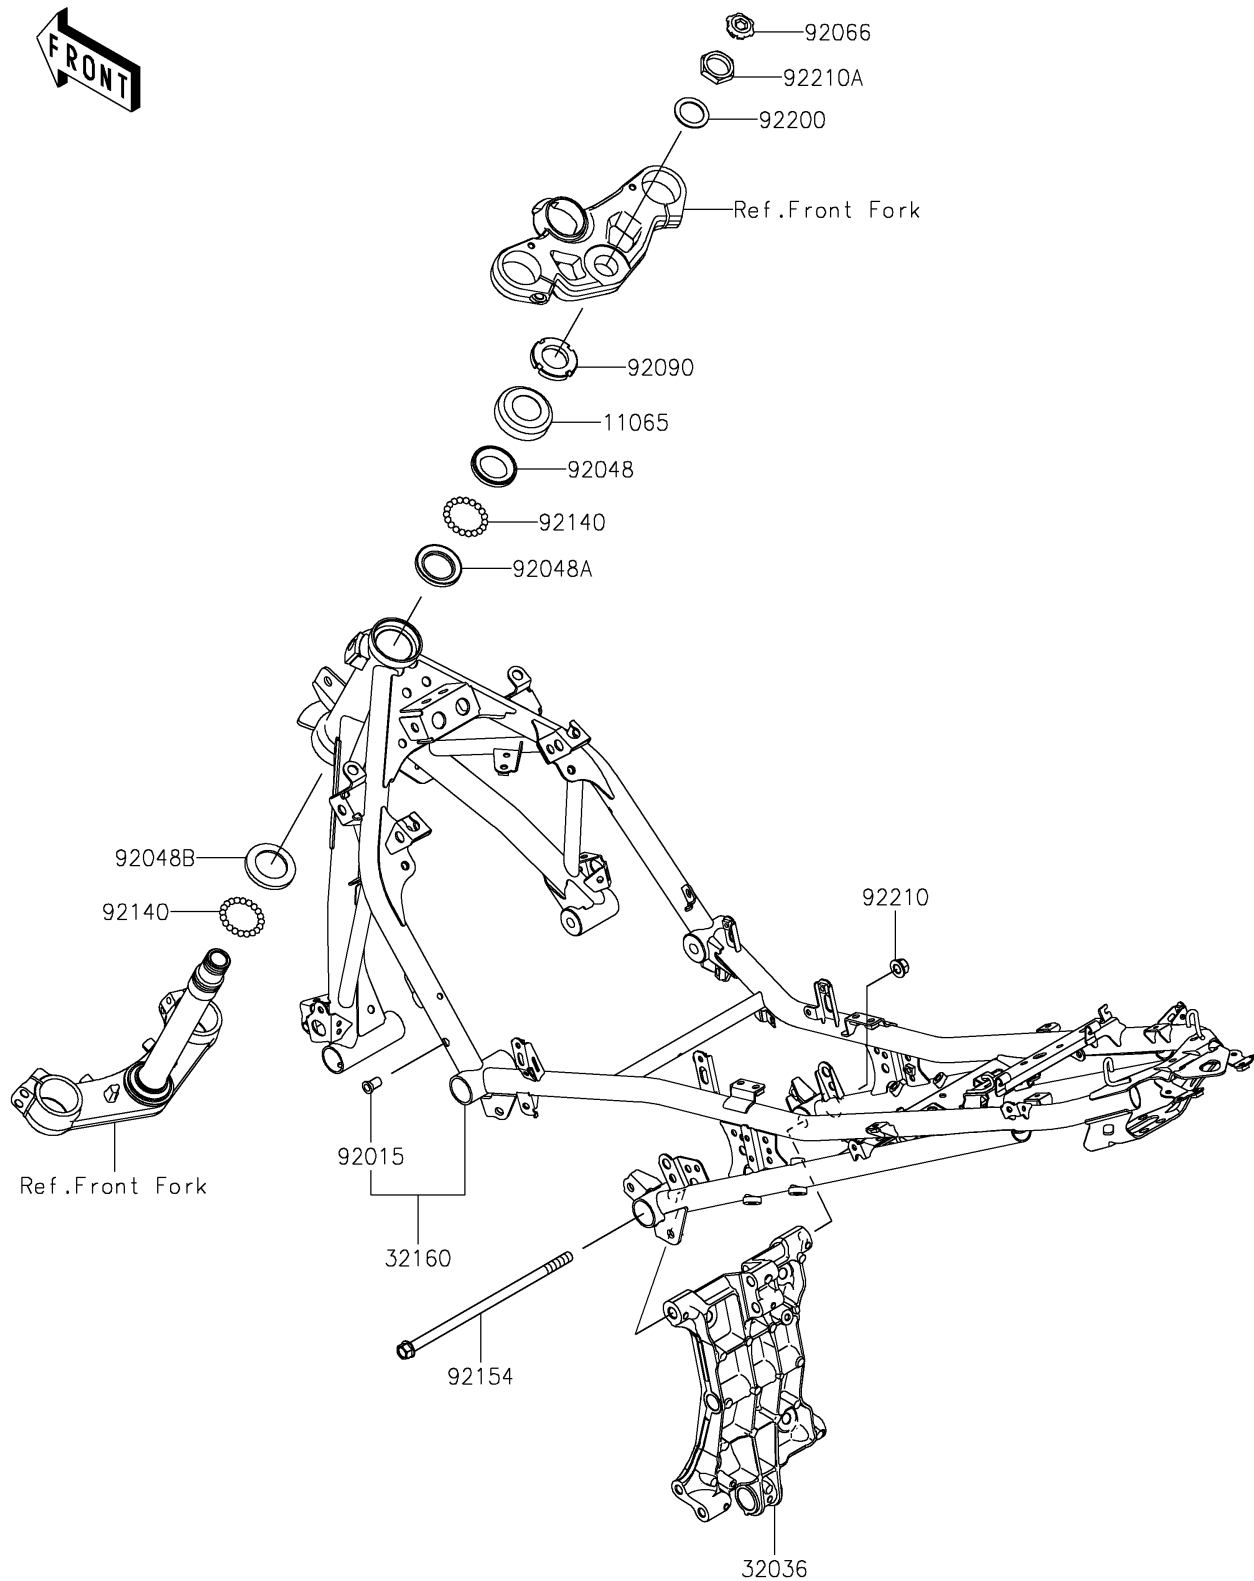

2021 NINJA[®] 400

PARTS DIAGRAM

Frame(CA)

F2120A

2021 NINJA® 400

PARTS LIST

Frame(CA)

ITEM NAME	PART NUMBER	QUANTITY
CAP (Ref # 11065)	11065-1290	1
BRACKET-SWINGARM (Ref # 32036)	32036-0376	1
FRAME-COMP,F.S.BLACK (Ref # 32160)	32160-0950-18R	1
NUT,POP,6MM (Ref # 92015)	92015-1759	1
RACE,STEERING STEM BEARING (Ref # 92048)	92048-0032	1
RACE,STEERING STEM BEARING (Ref # 92048A)	92048-006	1
RACE,STEERING STEM BEARING (Ref # 92048B)	92048-008	1
PLUG (Ref # 92066)	92066-0915	1
NUT,30MM (Ref # 92090)	92090-007	1
BALL,6.35MM (Ref # 92140)	92140-0008	39
BOLT,FLANGED,10X231 (Ref # 92154)	92154-3738	1
WASHER,25.5X36X1.6 (Ref # 92200)	92200-1858	1
NUT,LOCK,FLANGED,10MM (Ref # 92210)	92210-1139	1
NUT,25MM (Ref # 92210A)	92210-1586	1