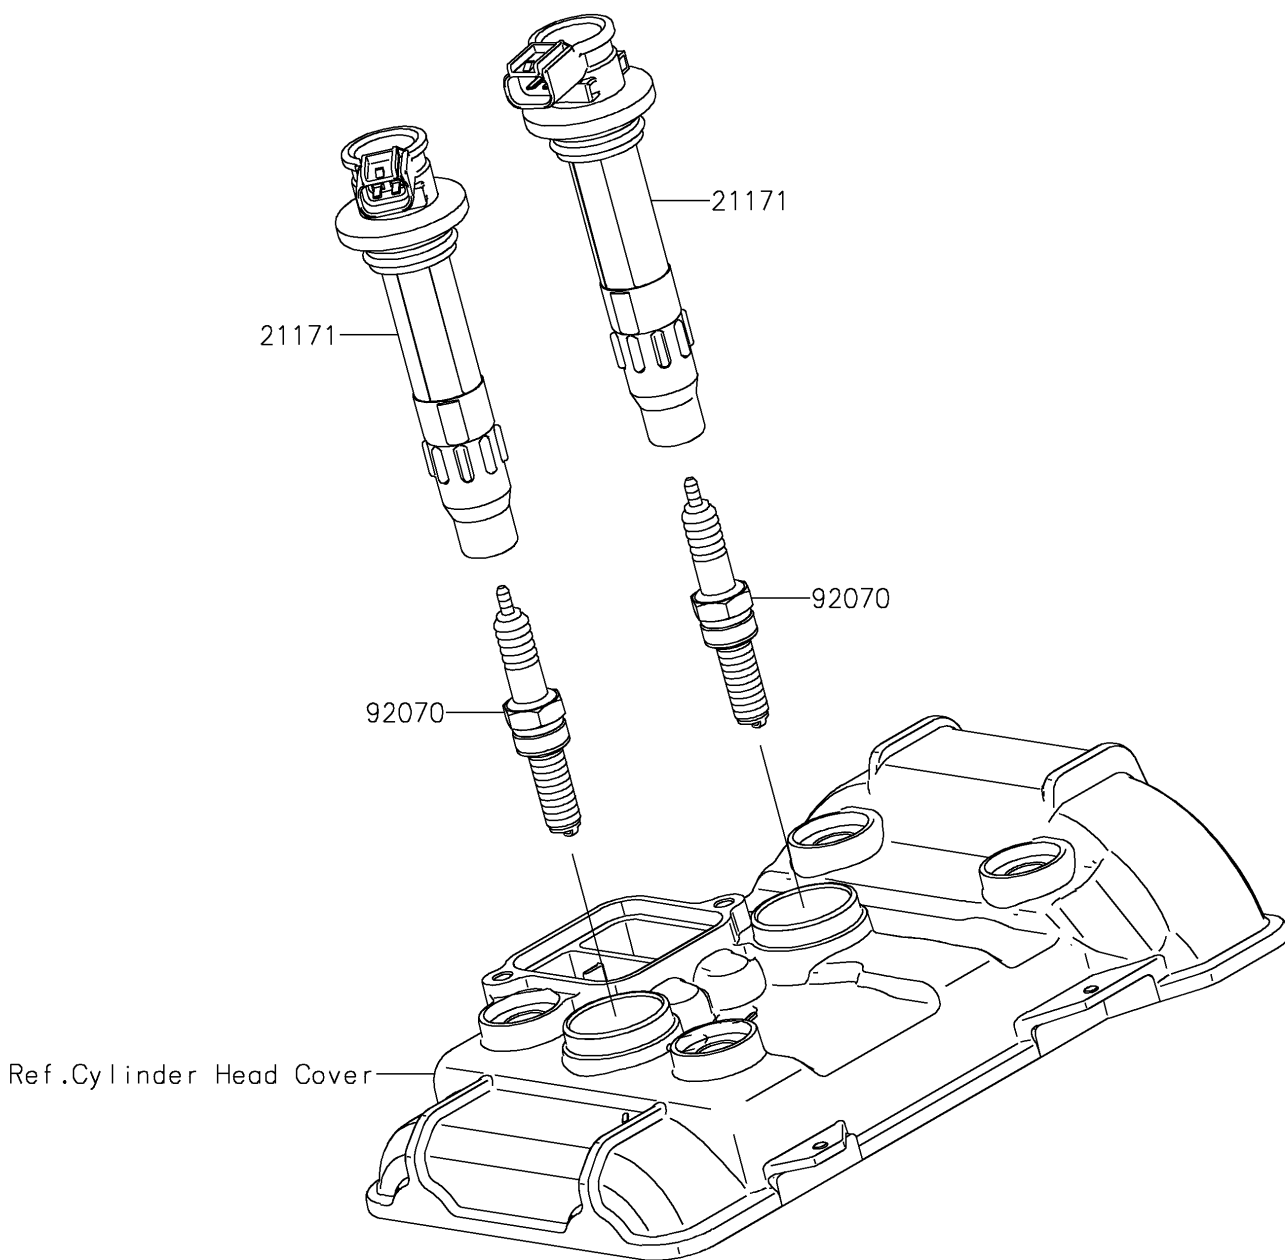

2021 NINJA[®] 400

PARTS DIAGRAM

Ignition System

E1830

2021 NINJA[®] 400

PARTS LIST

Ignition System

ITEM NAME	PART NUMBER	QUANTITY
COIL-ASSY-IGNITION (Ref # 21171)	21171-0751	2
PLUG-SPARK,LMAR9G(NGK) (Ref # 92070)	92070-0716	2