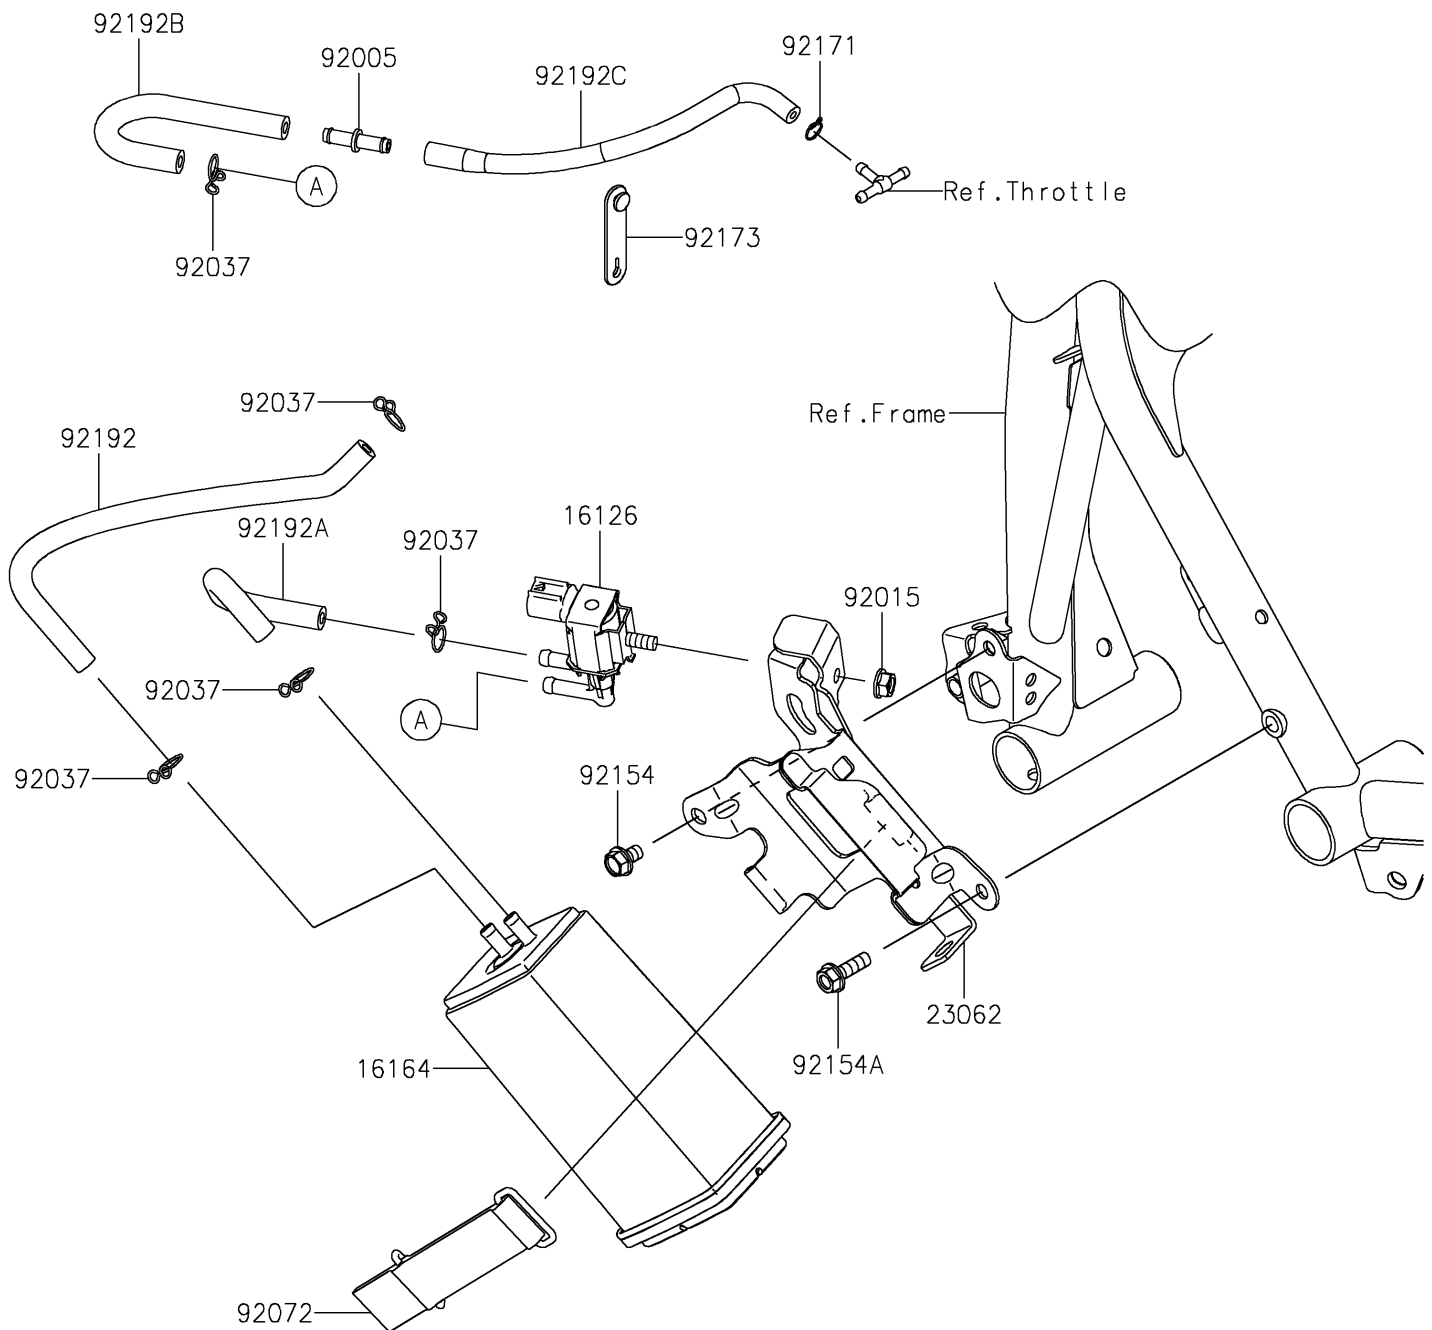

2021 NINJA® 400

PARTS DIAGRAM

Fuel Evaporative System(CA)

E1650