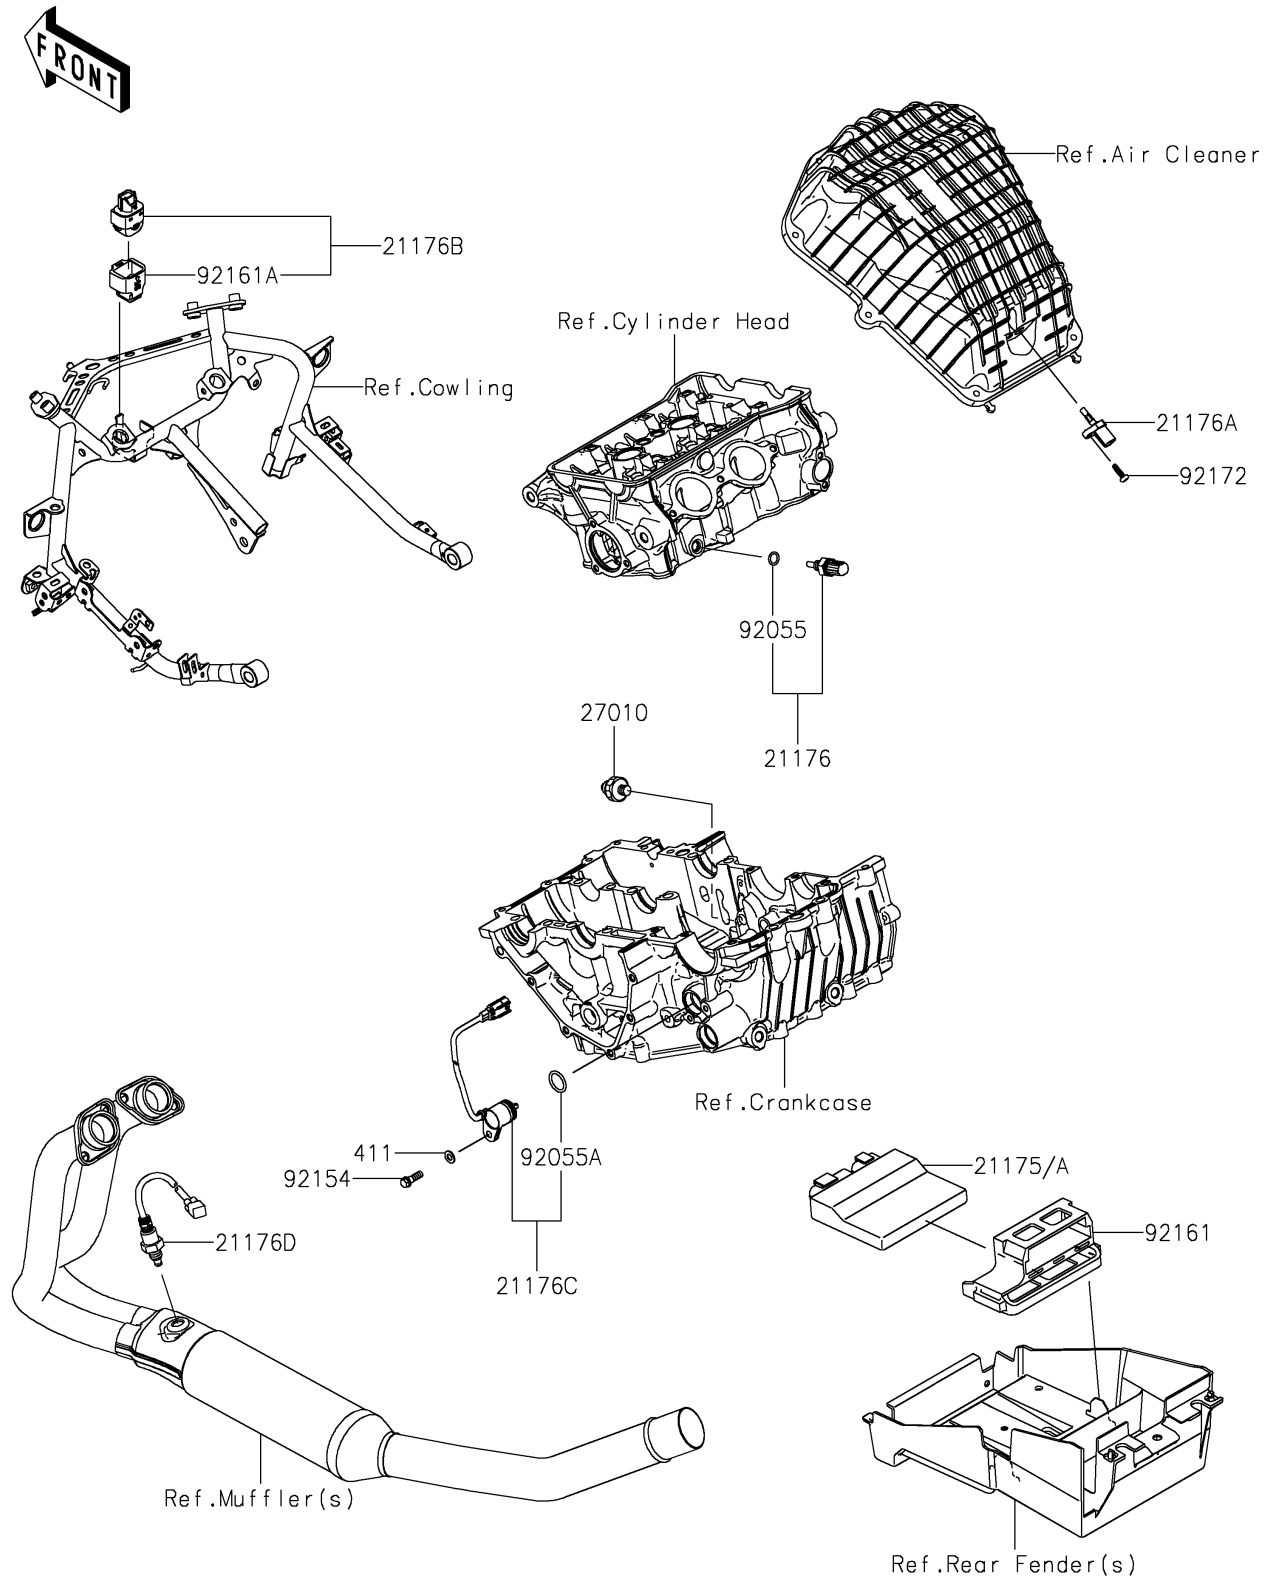

2021 NINJA® 400

PARTS DIAGRAM

Fuel Injection

E1530

2021 NINJA® 400

PARTS LIST

Fuel Injection

ITEM NAME

PART NUMBER

QUANTITY
