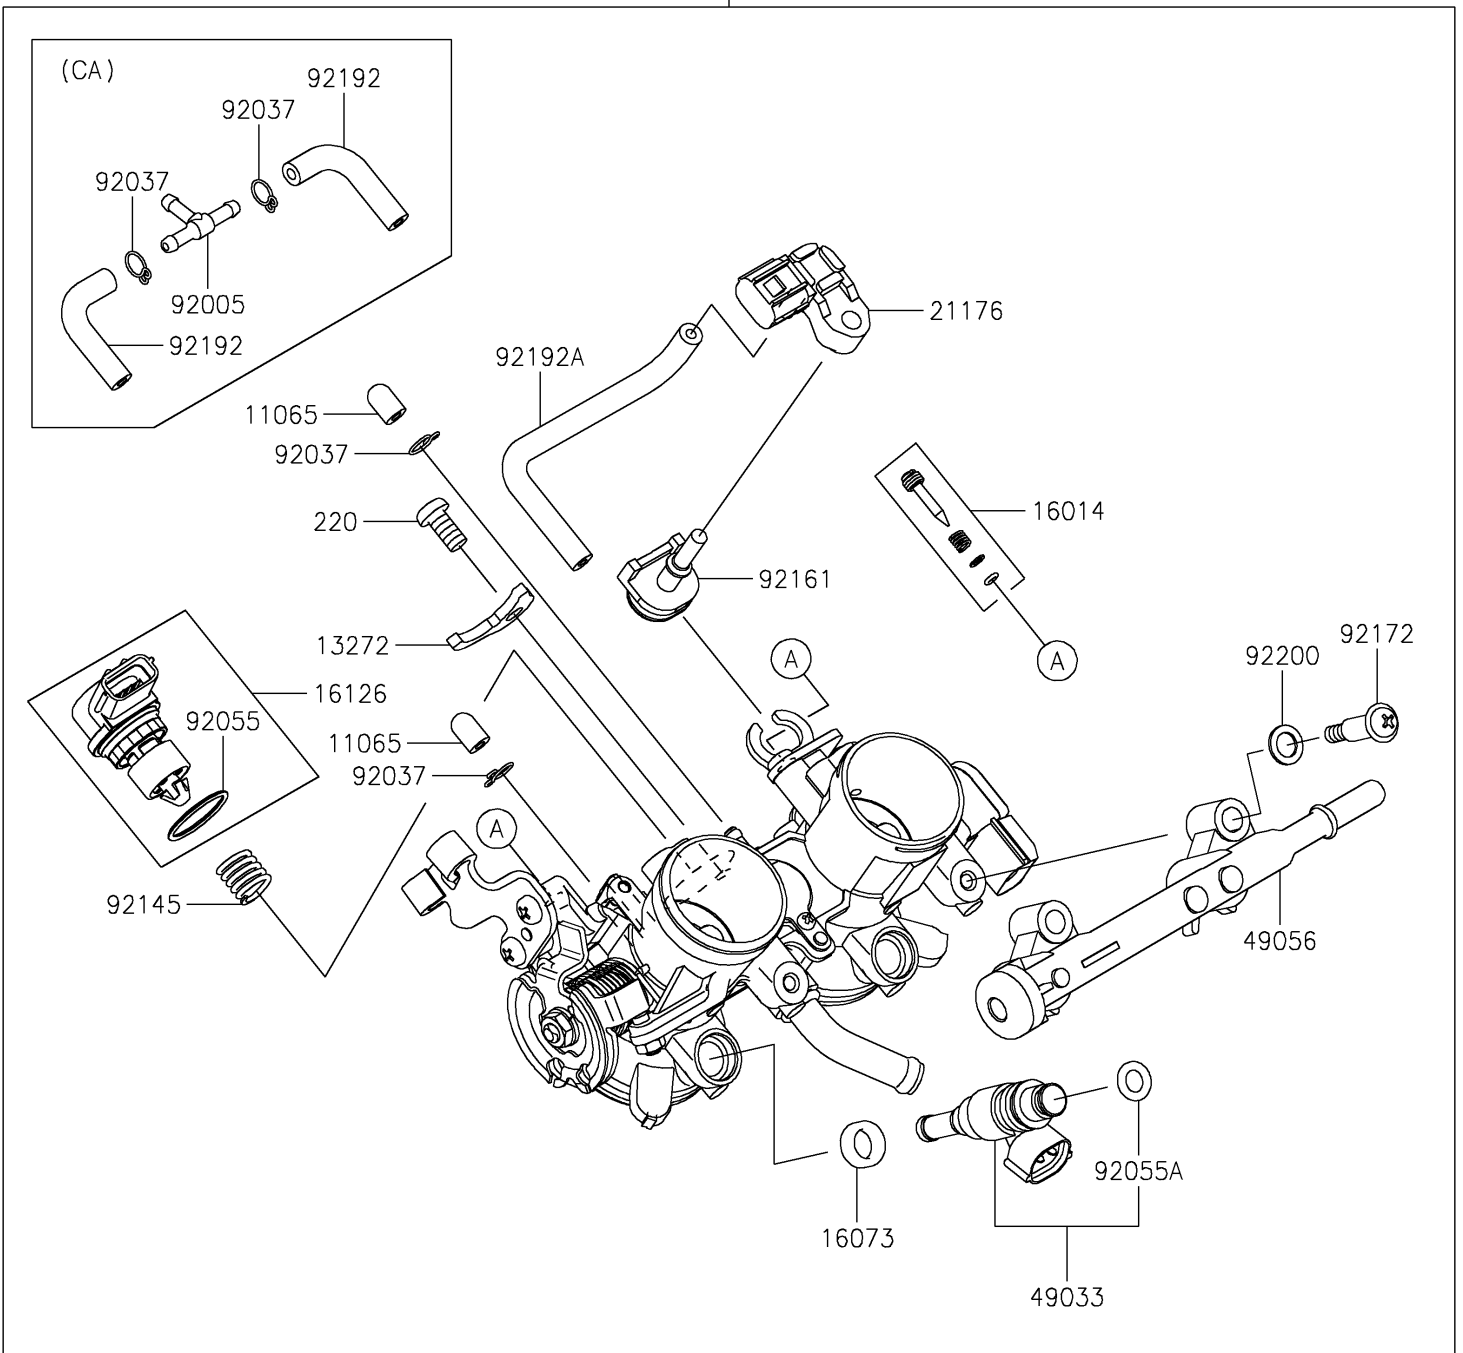

2021 NINJA® 400

PARTS DIAGRAM

Throttle

E1510

16163/A

2021 NINJA[®] 400

PARTS LIST

Throttle

ITEM NAME

PART NUMBER

QUANTITY
