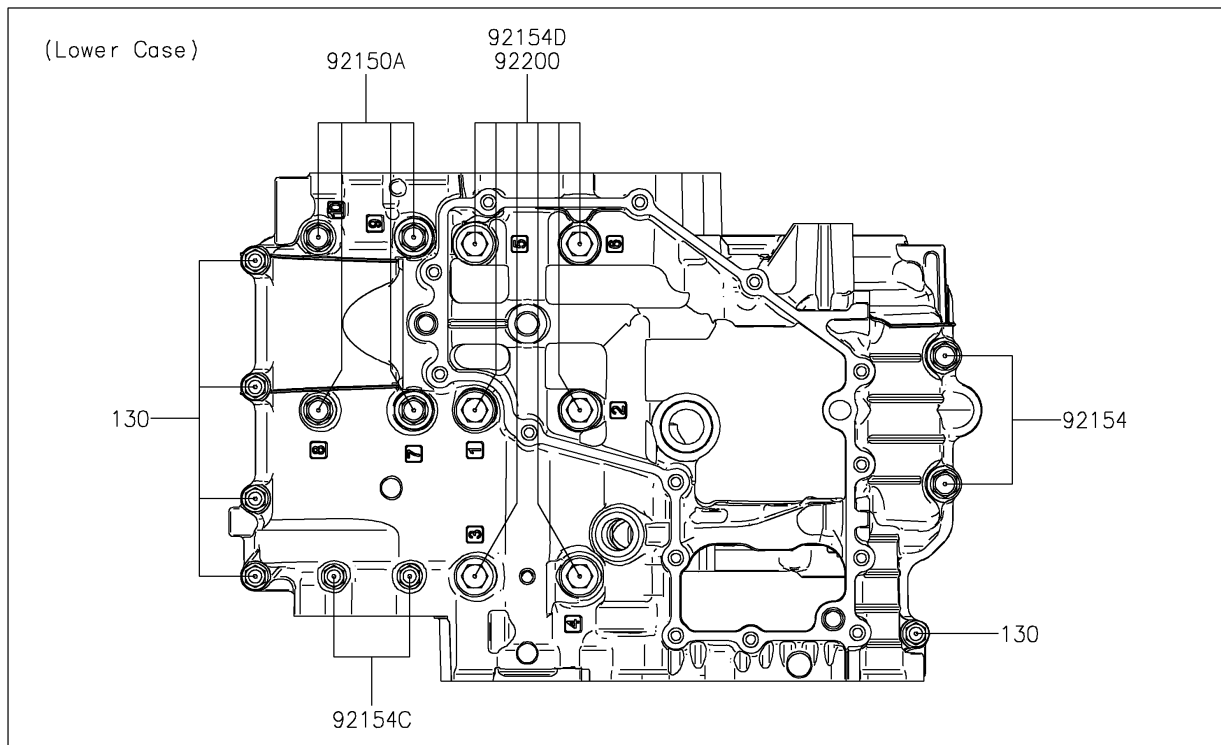

2021 NINJA[®] 400

PARTS DIAGRAM

Crankcase Bolt Pattern

E1412

2021 NINJA[®] 400

PARTS LIST

Crankcase Bolt Pattern

ITEM NAME

PART NUMBER

QUANTITY
