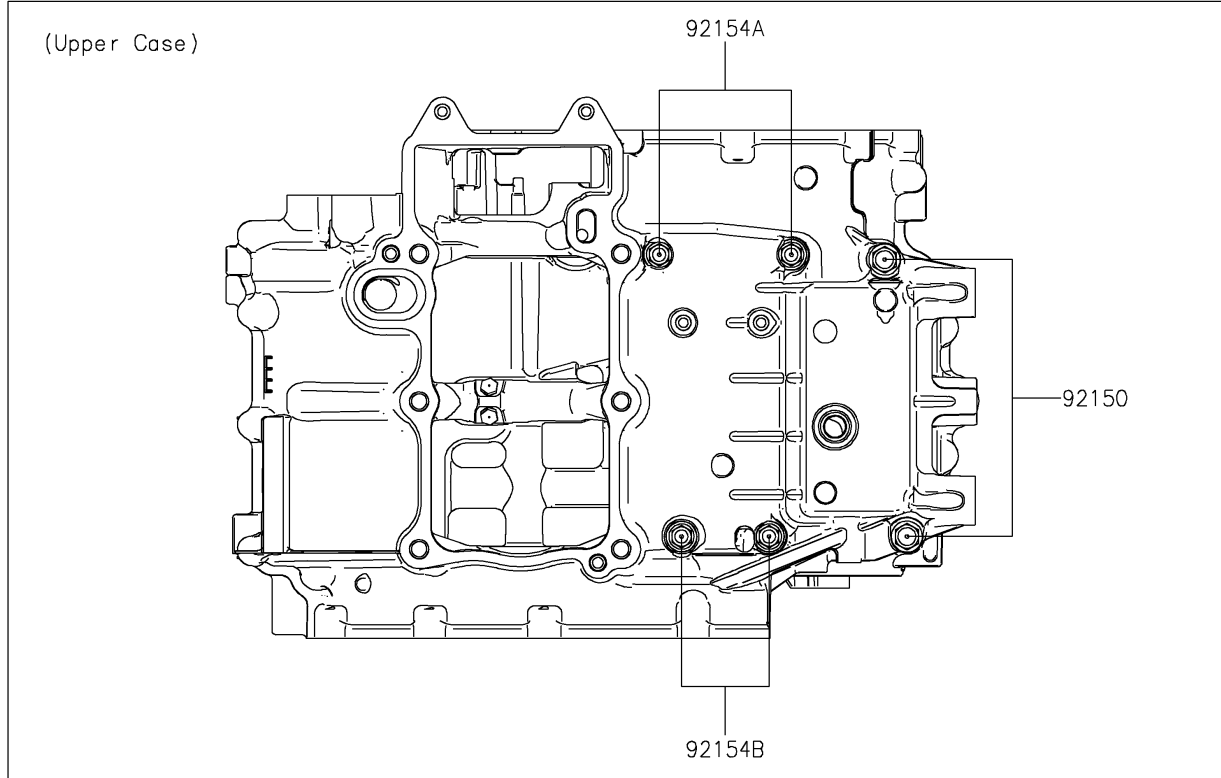

2021 NINJA[®] 400

PARTS DIAGRAM

Crankcase Bolt Pattern

E1412

2021 NINJA[®] 400

PARTS LIST

Crankcase Bolt Pattern

ITEM NAME

PART NUMBER

QUANTITY
