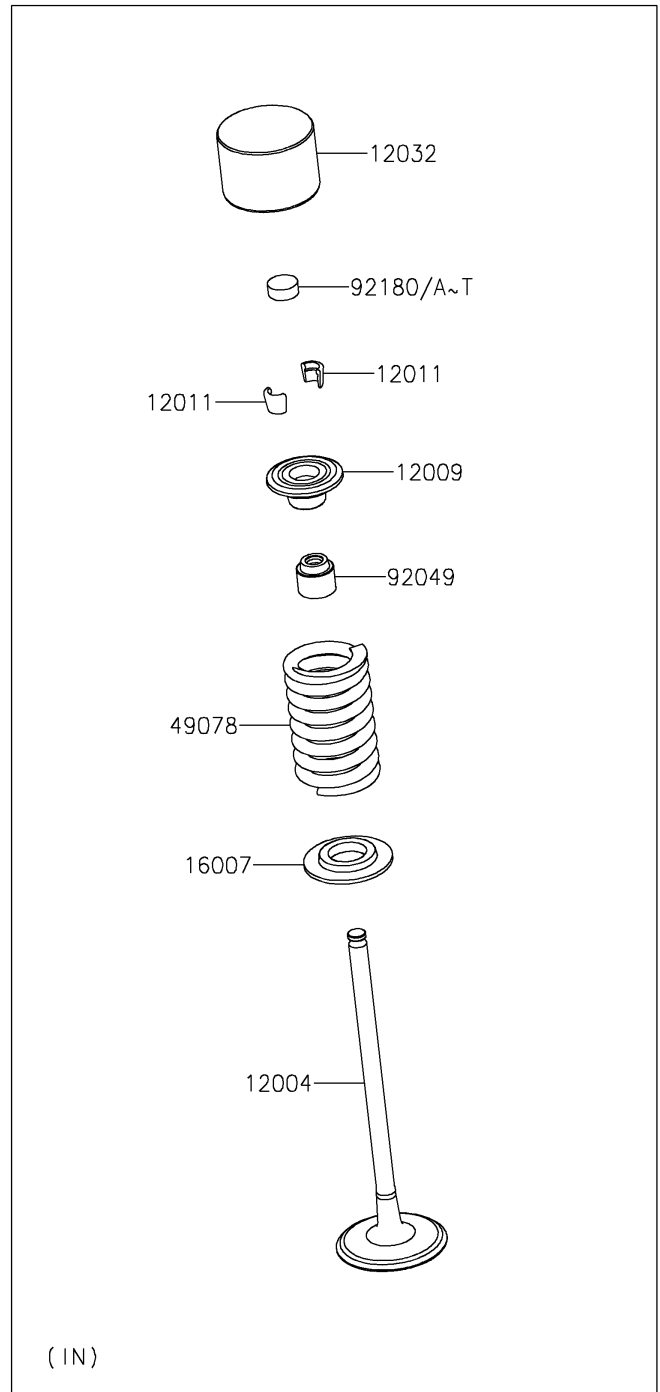

2021 NINJA[®] 400

PARTS DIAGRAM

Valve(s)

E1210

2021 NINJA[®] 400

PARTS LIST

Valve(s)

ITEM NAME

PART NUMBER

QUANTITY
