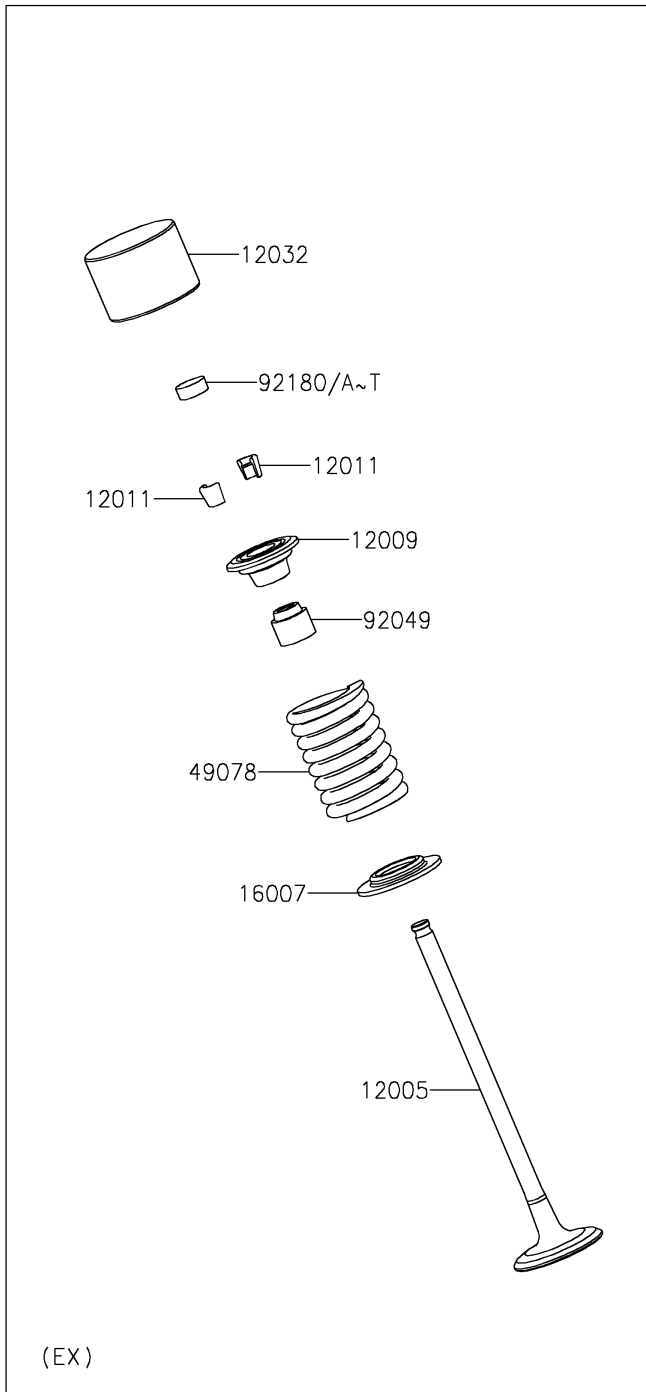

2021 NINJA[®] 400

PARTS DIAGRAM

Valve(s)

E1210

2021 NINJA[®] 400

PARTS LIST

Valve(s)

ITEM NAME

PART NUMBER

QUANTITY
