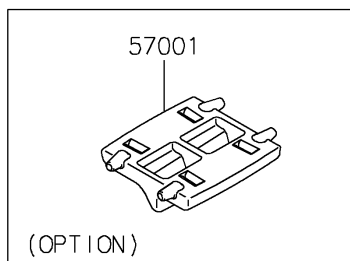

2021 NINJA® 400

PARTS DIAGRAM

Accessory(Decals)

F2910H

2021 NINJA® 400

PARTS LIST

Accessory(Decals)

ITEM NAME	PART NUMBER	QUANTITY
RIM STRIPE APPLICATOR (Ref # 57001)	57001-1752	AR
WHEEL RIM TAPE, GREEN (Ref # 99994)	99994-0932	1
WHEEL RIM TAPE, SILVER (Ref # 99994A)	99994-0933	1
KIT-ACCESSORY, TANK PAD (Ref # 99994B)	99994-1039	1