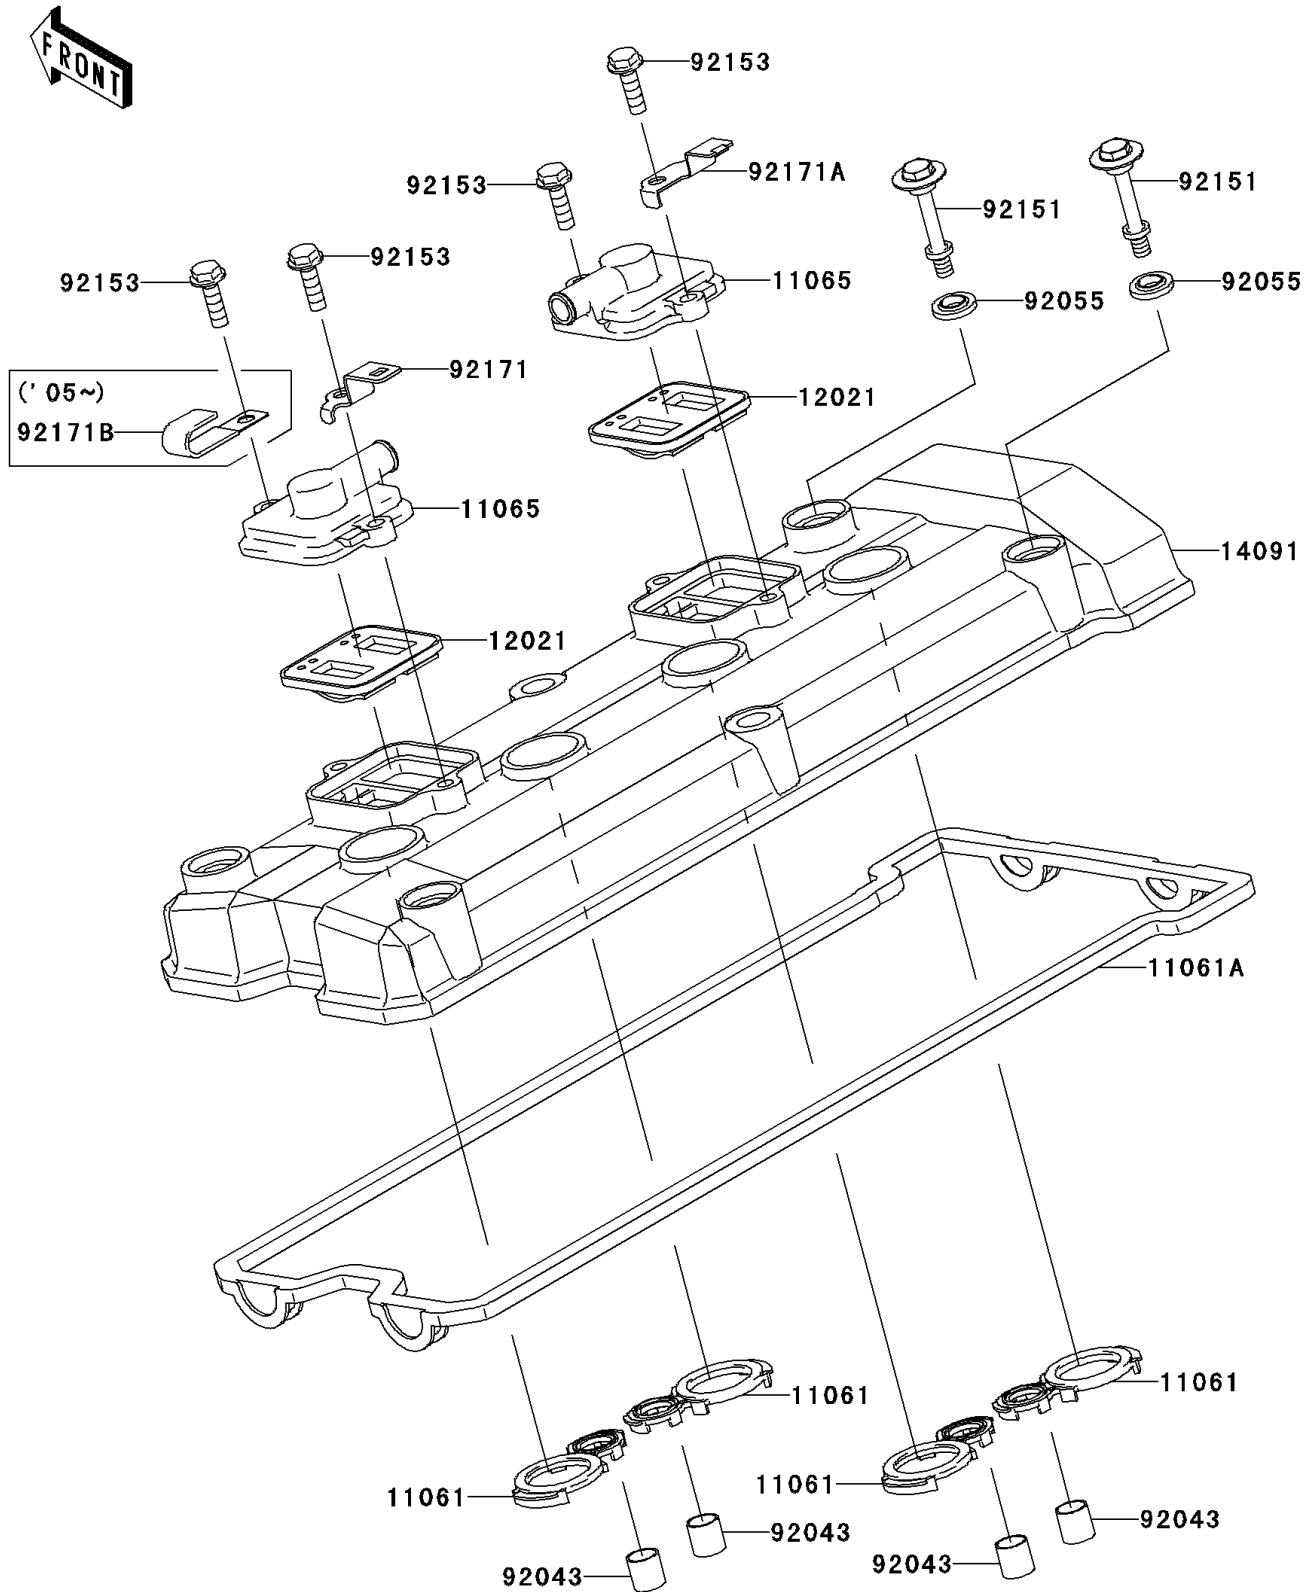

2004 Z1000

PARTS DIAGRAM

Cylinder Head Cover

E1112

2004 Z1000

PARTS LIST

Cylinder Head Cover

Kawasaki

Let the Good Times Roll®

ITEM NAME

PART NUMBER

QUANTITY
