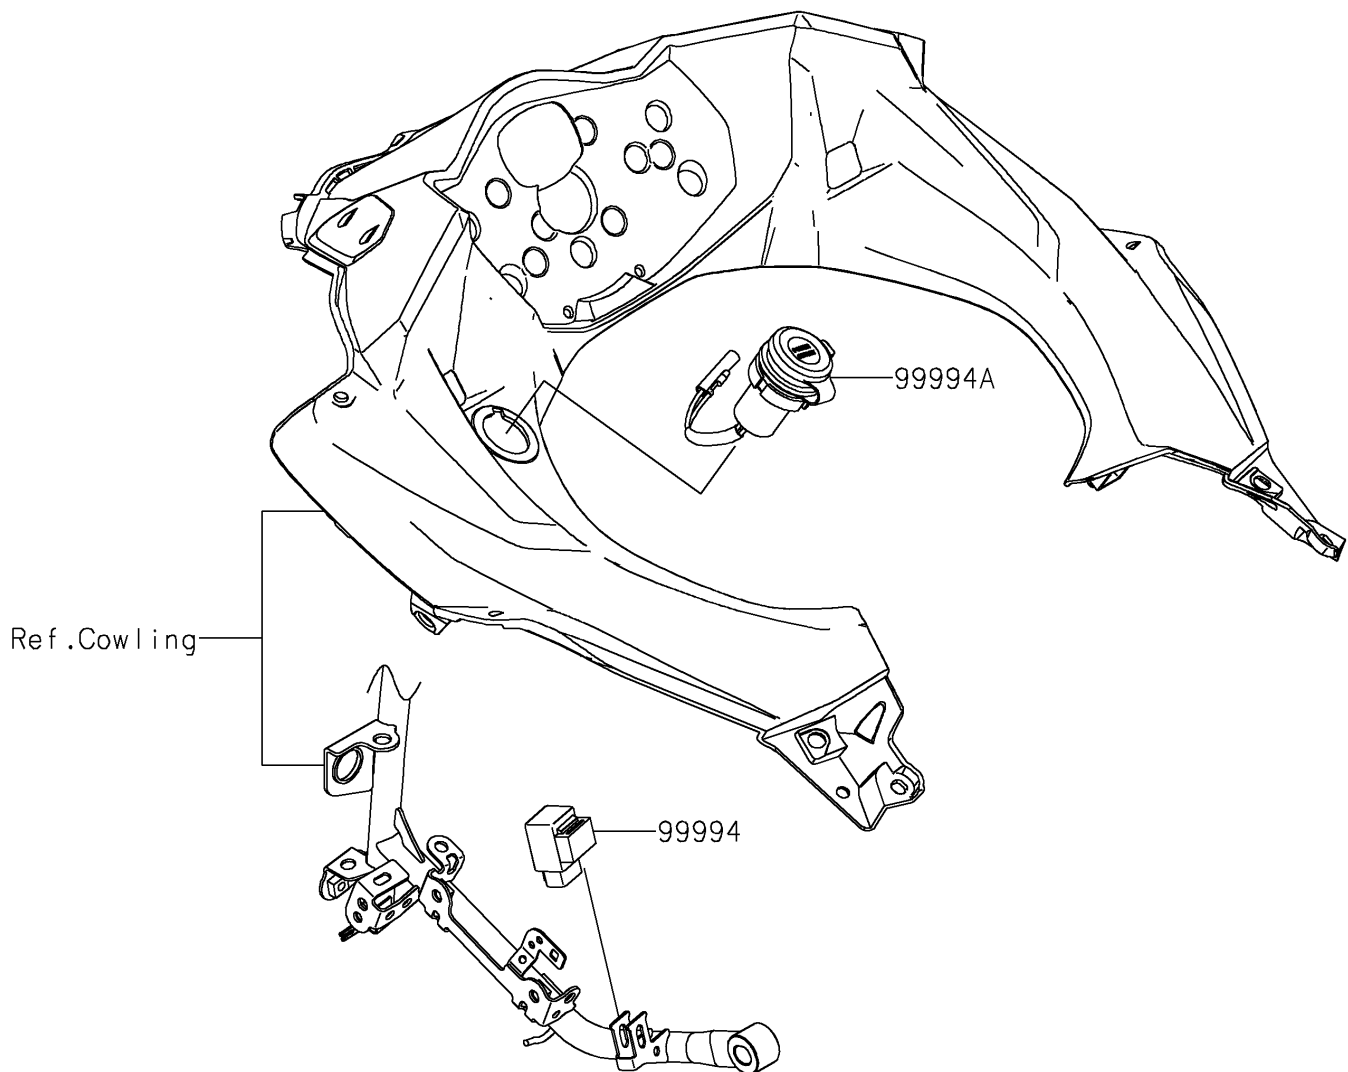

2021 NINJA[®] 400 ABS

PARTS DIAGRAM

Accessory(DC Output etc.)

F2910G

2021 NINJA® 400 ABS

PARTS LIST

Accessory(DC Output etc.)

ITEM NAME

PART NUMBER

QUANTITY
