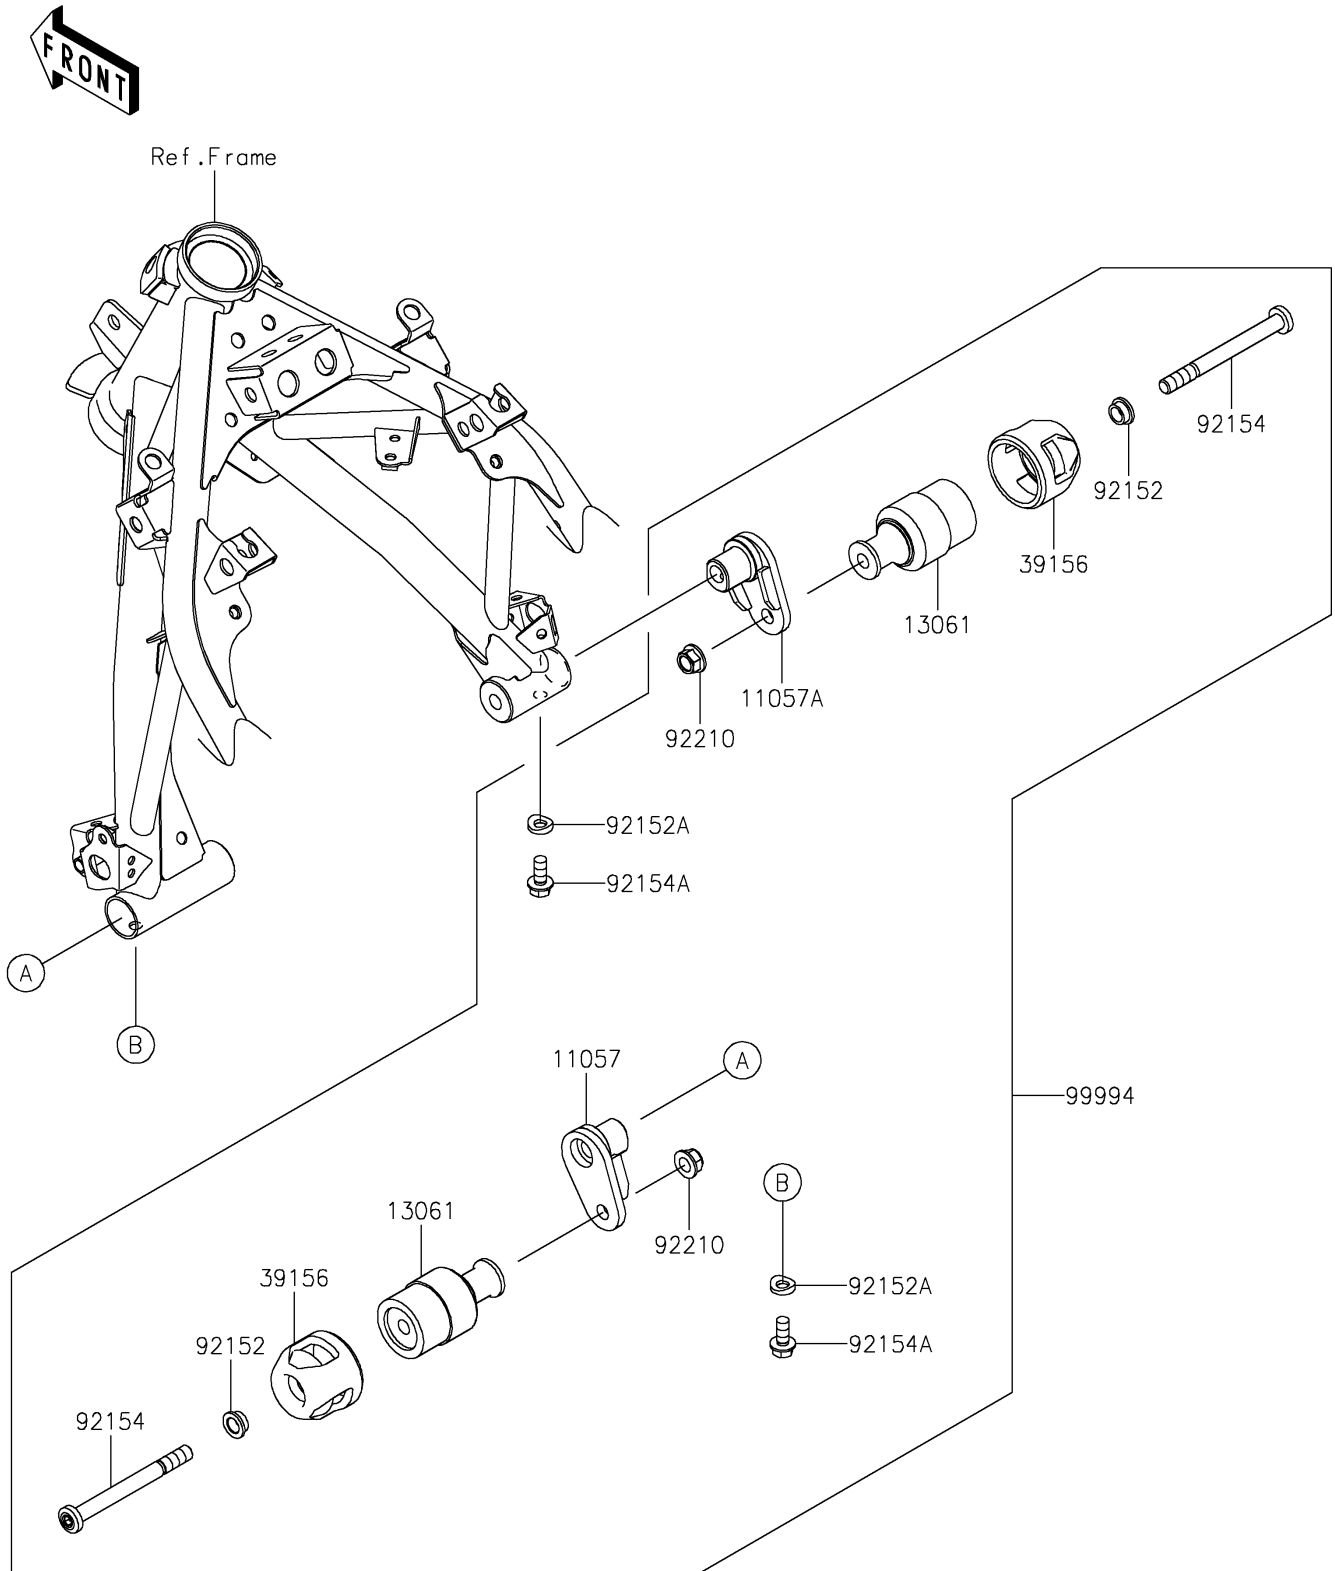

2021 NINJA[®] 400 ABS

PARTS DIAGRAM

Accessory(Slider)

F2910C

2021 NINJA® 400 ABS

PARTS LIST

Accessory(Slider)

ITEM NAME

PART NUMBER

QUANTITY
