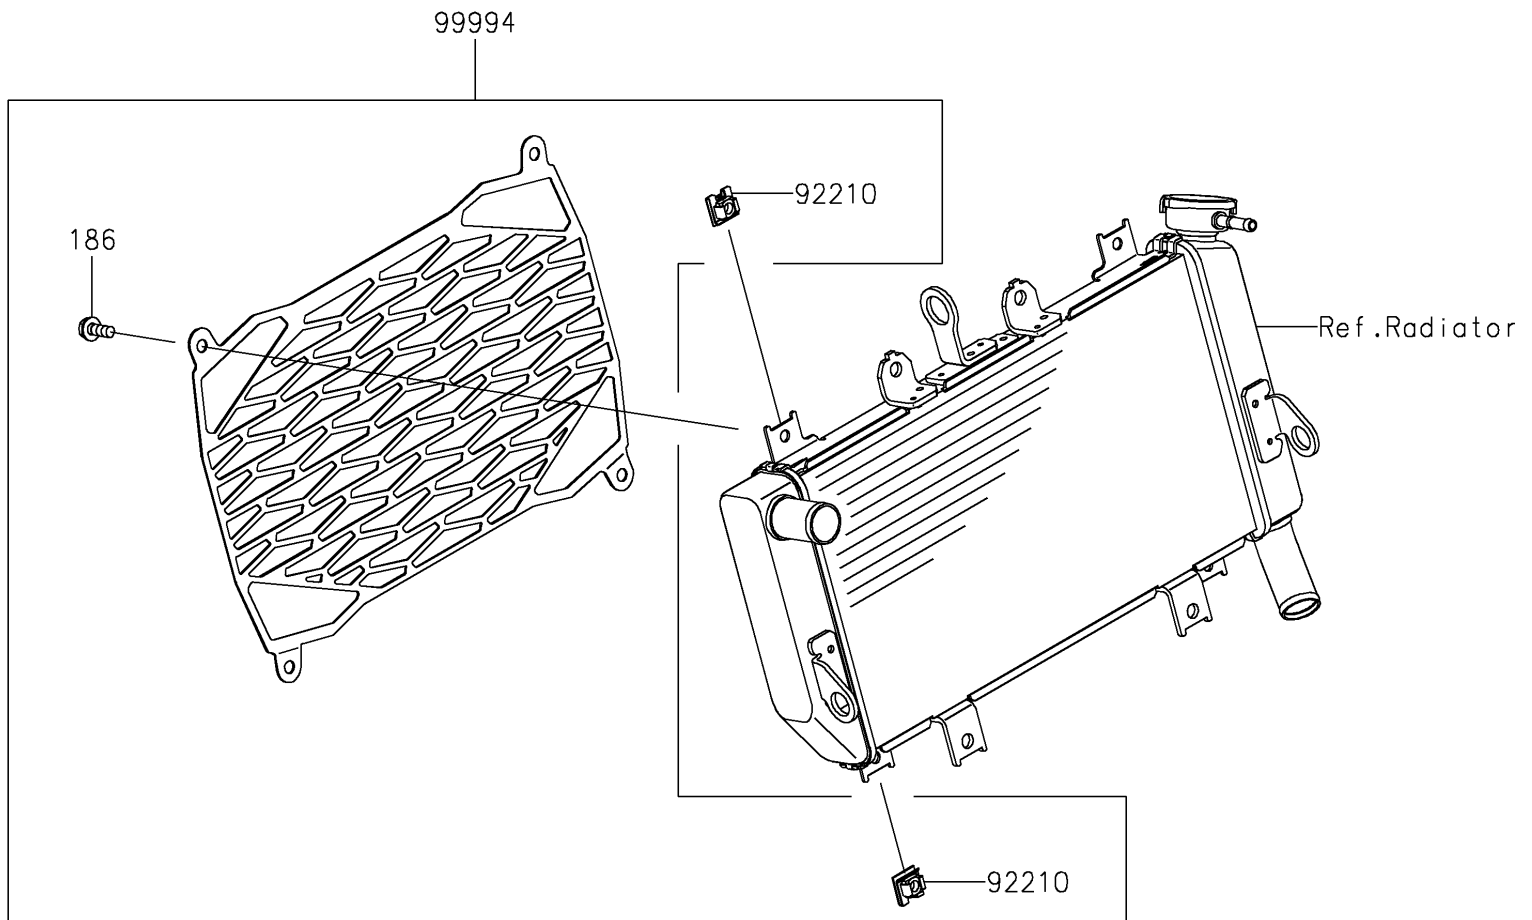

2021 NINJA® 400 ABS

PARTS DIAGRAM

Accessory(Radiator Screen)

F2910A

2021 NINJA® 400 ABS

PARTS LIST

Accessory(Radiator Screen)

ITEM NAME	PART NUMBER	QUANTITY
NUT,CLIP,6MM (Ref # 92210)	92210-0867	4
KIT-ACCESSORY,RADIATOR SCREEN (Ref # 99994)	99994-1048	1
BOLT-UPSET-WP (Ref # 186)	186BA0616	4