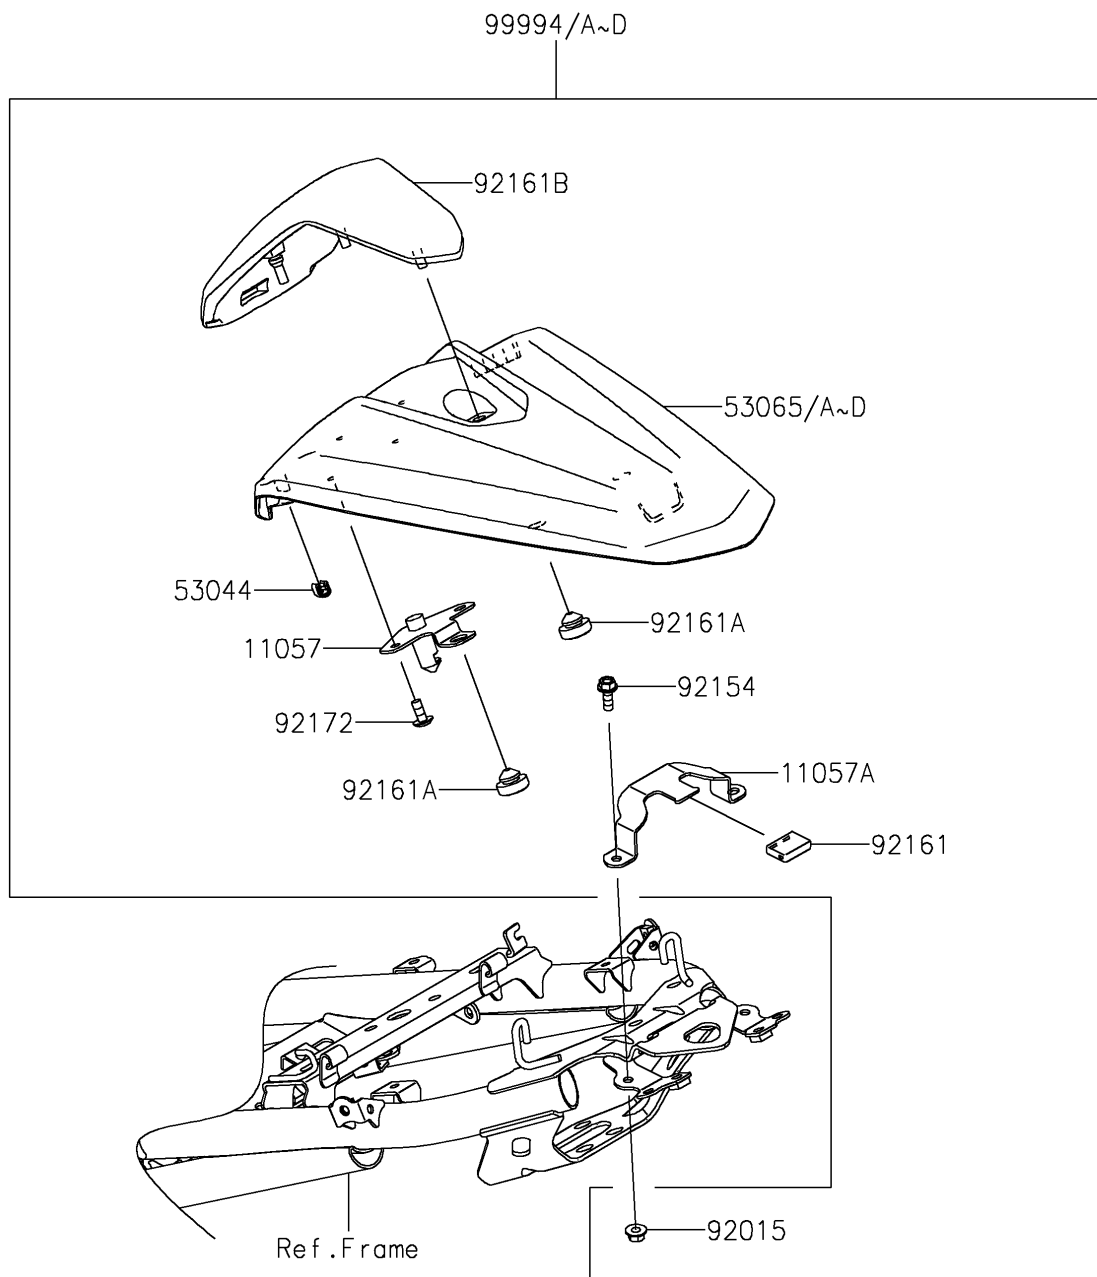

2021 NINJA® 400

PARTS DIAGRAM

Accessory(Single Seat Cover)

F2910

2021 NINJA® 400

PARTS LIST

Accessory(Single Seat Cover)

ITEM NAME	PART NUMBER	QUANTITY
BRACKET,COVER FIX (Ref # 11057)	11057-1241	1
BRACKET,FRAME FIX (Ref # 11057A)	11057-1242	1
TRIM,L=20 (Ref # 53044)	53044-0021	2
COVER SEAT,P.RED (Ref # 53065)	53065-0044-234	1
COVER SEAT,M.S.BLACK (Ref # 53065B)	53065-0044-660	1
NUT,FLANGED,5MM (Ref # 92015)	92015-1656	2
BOLT,FLANGED,5X14 (Ref # 92154)	92154-2894	2
DAMPER,15X21X5.5 (Ref # 92161)	92161-1472	1
DAMPER,9.5X18X6 (Ref # 92161A)	92161-1473	3
DAMPER,SEAT COVER (Ref # 92161B)	92161-1988	1
SCREW,5X12 (Ref # 92172)	92172-0821	2
KIT,SINGLE SEAT COVER,P.RED (Ref # 99994)	99994-1038-234	1
KIT,SINGLE SEAT COVER,M.S.BLK (Ref # 99994B)	99994-1038-660	1