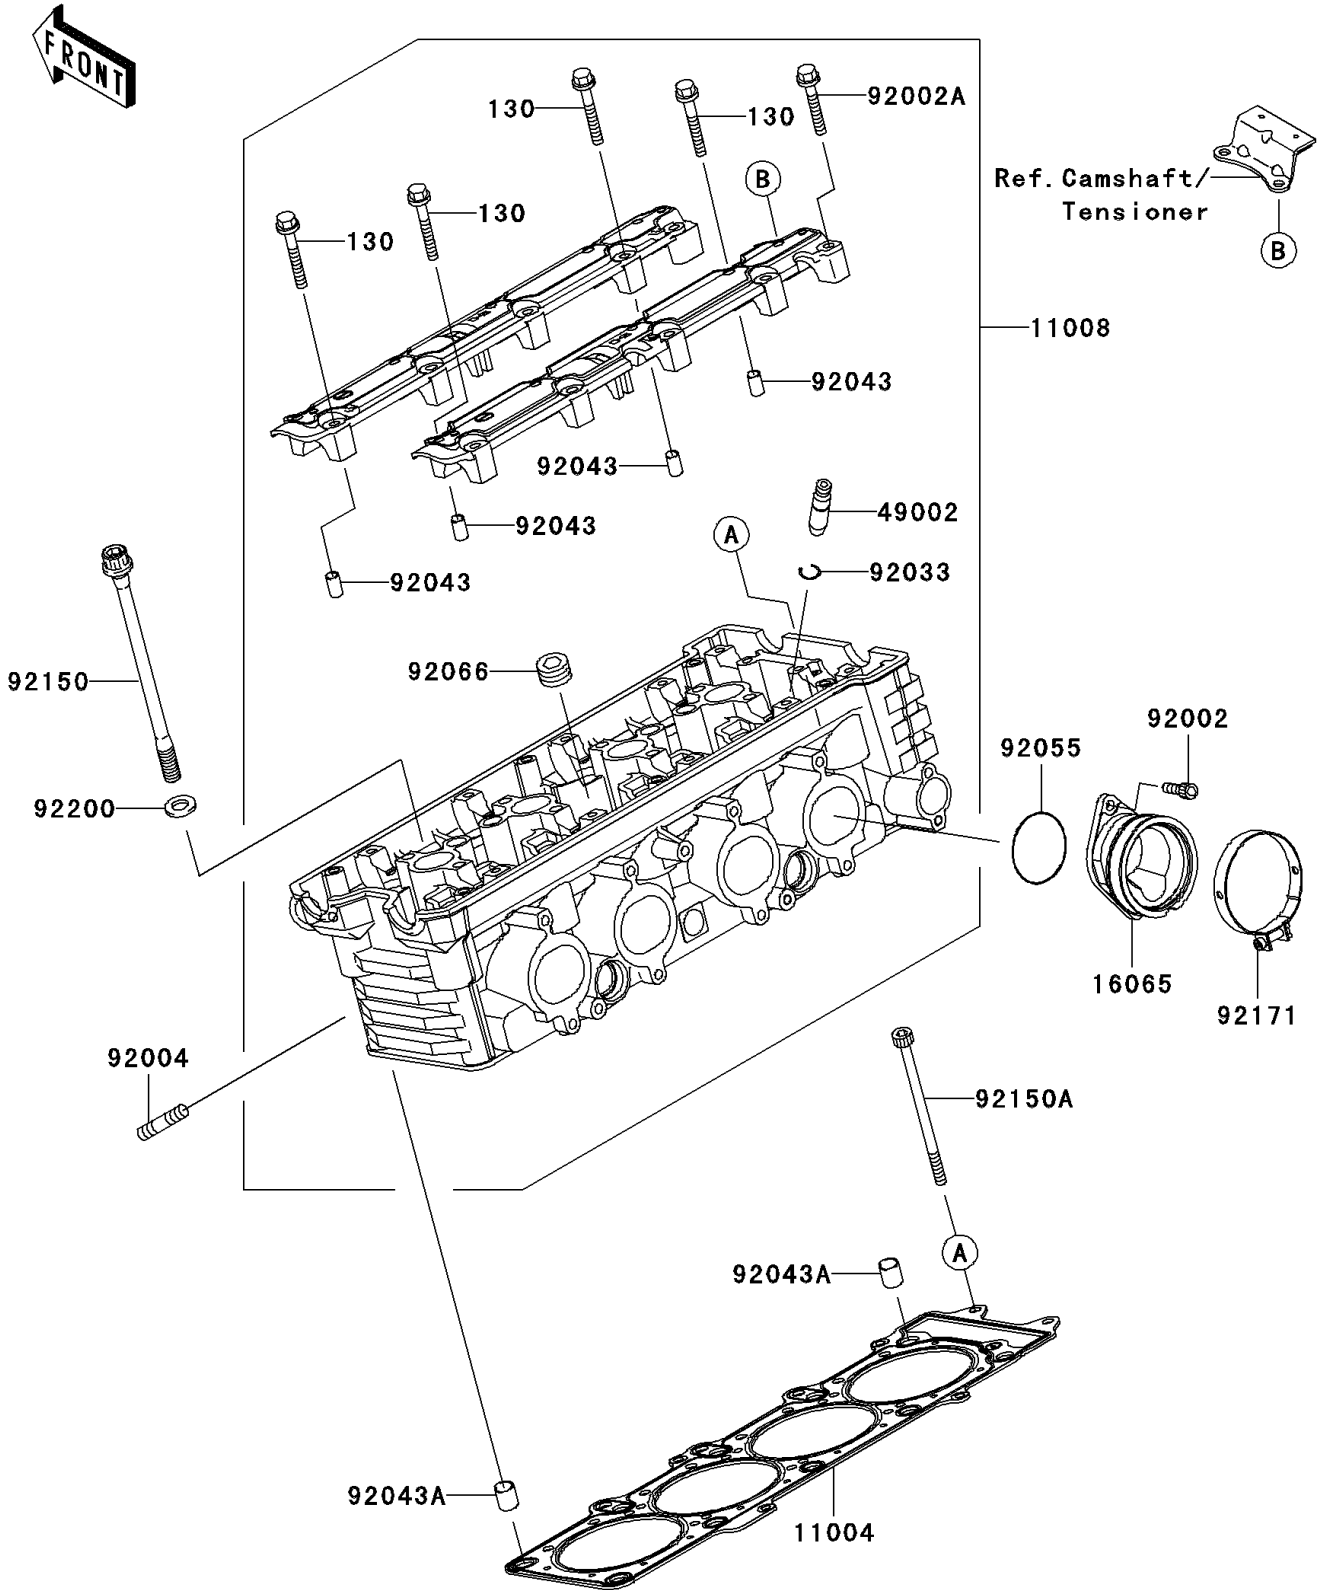

2003 Z1000

PARTS DIAGRAM

Cylinder Head

E1111

2003 Z1000

PARTS LIST

Cylinder Head

Kawasaki

Let the Good Times Roll®

ITEM NAME

PART NUMBER

QUANTITY
