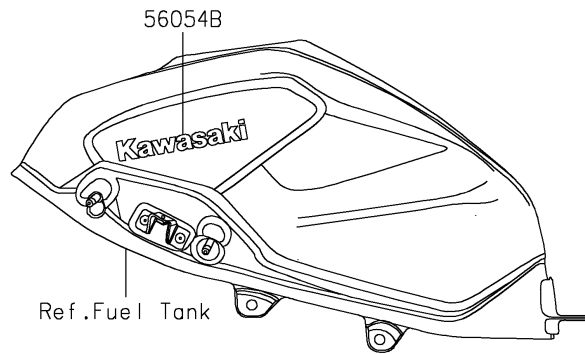

2021 NINJA® 400

PARTS DIAGRAM

Decals(Red)(GMFNN/GMFNL)

F2861A

2021 NINJA[®] 400

PARTS LIST

Decals(Red)(GMFNN/GMFNL)

| ITEM NAME | PART NUMBER | QUANTITY |
|---|-------------|----------|
| MARK,FR FENDER,ABS (Ref # 56054) | 56054-1412 | 2 |
| MARK,WINDSHIELD,KAWASAKI (Ref # 56054A) | 56054-2261 | 1 |
| MARK,FUEL TANK,KAWASAKI (Ref # 56054B) | 56054-2395 | 2 |
| PATTERN,SIDE COWL.,LH (Ref # 56076) | 56076-1767 | 1 |
| PATTERN,SIDE COWL.,RH (Ref # 56076A) | 56076-1768 | 1 |
| PATTERN,WHEEL,BLK/SIL,4X1353 (Ref # 56076B) | 56076-2174 | 4 |
| RIM STRIPE APPLICATOR (Ref # 57001) | 57001-1752 | AR |