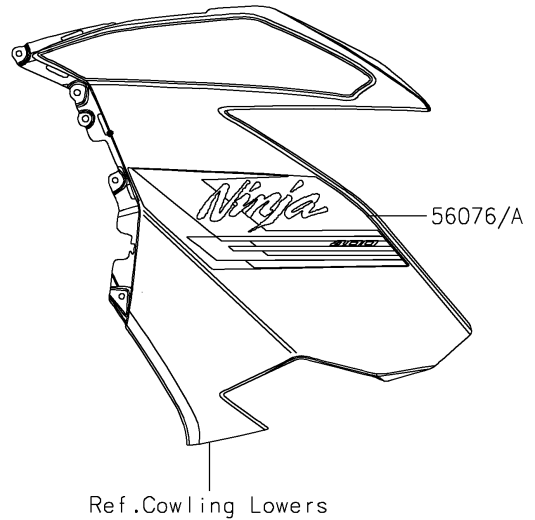

2021 NINJA® 400

PARTS DIAGRAM

Decals(Red)(GMFNN/GMFNL)

F2861A

2021 NINJA[®] 400

PARTS LIST

Decals(Red)(GMFNN/GMFNL)

| ITEM NAME | PART NUMBER | QUANTITY |
|---|-------------|----------|
| MARK,FR FENDER,ABS (Ref # 56054) | 56054-1412 | 2 |
| MARK,WINDSHIELD,KAWASAKI (Ref # 56054A) | 56054-2261 | 1 |
| MARK,FUEL TANK,KAWASAKI (Ref # 56054B) | 56054-2395 | 2 |
| PATTERN,SIDE COWL.,LH (Ref # 56076) | 56076-1767 | 1 |
| PATTERN,SIDE COWL.,RH (Ref # 56076A) | 56076-1768 | 1 |
| PATTERN,WHEEL,BLK/SIL,4X1353 (Ref # 56076B) | 56076-2174 | 4 |
| RIM STRIPE APPLICATOR (Ref # 57001) | 57001-1752 | AR |