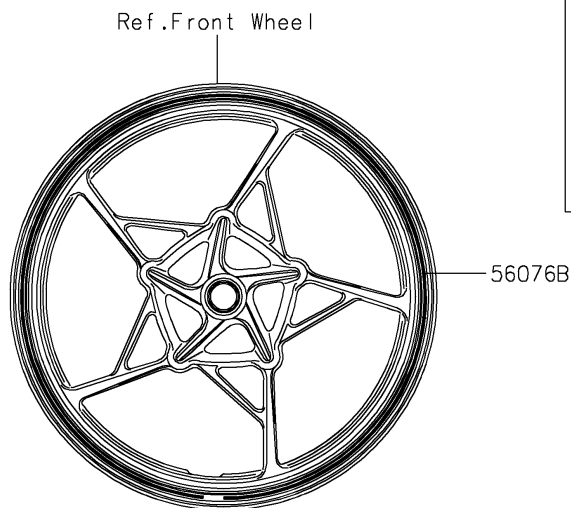

2021 NINJA® 400

PARTS DIAGRAM

Decals(Red)(GMFNN/GMFNL)

F2861A

2021 NINJA[®] 400

PARTS LIST

Decals(Red)(GMFNN/GMFNL)

| ITEM NAME | PART NUMBER | QUANTITY |
|---|-------------|----------|
| MARK,FR FENDER,ABS (Ref # 56054) | 56054-1412 | 2 |
| MARK,WINDSHIELD,KAWASAKI (Ref # 56054A) | 56054-2261 | 1 |
| MARK,FUEL TANK,KAWASAKI (Ref # 56054B) | 56054-2395 | 2 |
| PATTERN,SIDE COWL.,LH (Ref # 56076) | 56076-1767 | 1 |
| PATTERN,SIDE COWL.,RH (Ref # 56076A) | 56076-1768 | 1 |
| PATTERN,WHEEL,BLK/SIL,4X1353 (Ref # 56076B) | 56076-2174 | 4 |
| RIM STRIPE APPLICATOR (Ref # 57001) | 57001-1752 | AR |