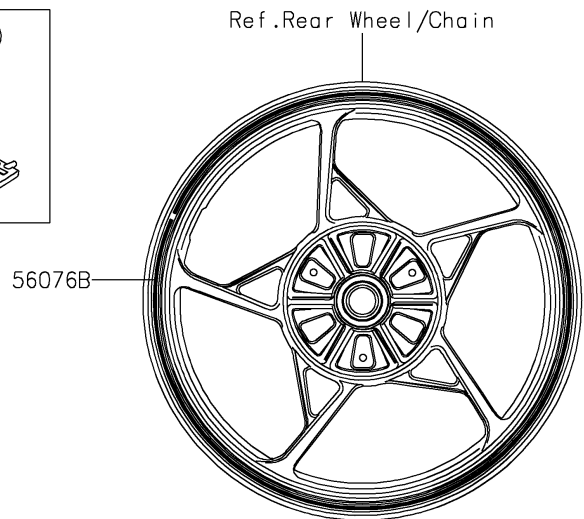

2021 NINJA® 400

PARTS DIAGRAM

Decals(Red)(GMFNN/GMFNL)

F2861A

2021 NINJA[®] 400

PARTS LIST

Decals(Red)(GMFNN/GMFNL)

| ITEM NAME | PART NUMBER | QUANTITY |
|---|-------------|----------|
| MARK,FR FENDER,ABS (Ref # 56054) | 56054-1412 | 2 |
| MARK,WINDSHIELD,KAWASAKI (Ref # 56054A) | 56054-2261 | 1 |
| MARK,FUEL TANK,KAWASAKI (Ref # 56054B) | 56054-2395 | 2 |
| PATTERN,SIDE COWL.,LH (Ref # 56076) | 56076-1767 | 1 |
| PATTERN,SIDE COWL.,RH (Ref # 56076A) | 56076-1768 | 1 |
| PATTERN,WHEEL,BLK/SIL,4X1353 (Ref # 56076B) | 56076-2174 | 4 |
| RIM STRIPE APPLICATOR (Ref # 57001) | 57001-1752 | AR |