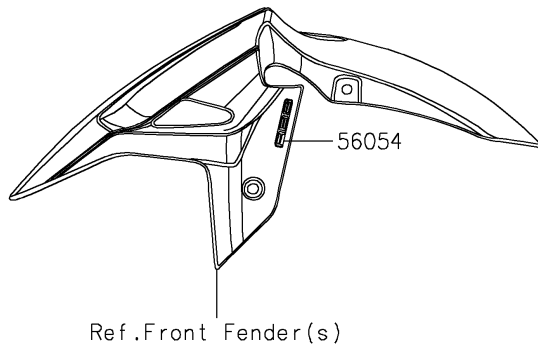

2021 NINJA® 400

PARTS DIAGRAM

Decals(Red)(GMFNN/GMFNL)

F2861A

2021 NINJA[®] 400

PARTS LIST

Decals(Red)(GMFNN/GMFNL)

| ITEM NAME | PART NUMBER | QUANTITY |
|---|-------------|----------|
| MARK,FR FENDER,ABS (Ref # 56054) | 56054-1412 | 2 |
| MARK,WINDSHIELD,KAWASAKI (Ref # 56054A) | 56054-2261 | 1 |
| MARK,FUEL TANK,KAWASAKI (Ref # 56054B) | 56054-2395 | 2 |
| PATTERN,SIDE COWL.,LH (Ref # 56076) | 56076-1767 | 1 |
| PATTERN,SIDE COWL.,RH (Ref # 56076A) | 56076-1768 | 1 |
| PATTERN,WHEEL,BLK/SIL,4X1353 (Ref # 56076B) | 56076-2174 | 4 |
| RIM STRIPE APPLICATOR (Ref # 57001) | 57001-1752 | AR |