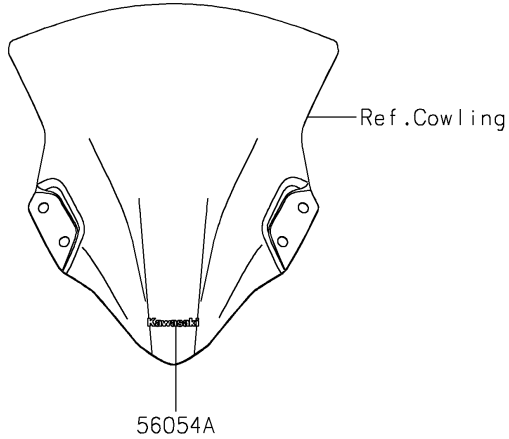

2021 NINJA® 400

PARTS DIAGRAM

Decals(Red)(GMFNN/GMFNL)

F2861A

2021 NINJA[®] 400

PARTS LIST

Decals(Red)(GMFNN/GMFNL)

| ITEM NAME | PART NUMBER | QUANTITY |
|---|-------------|----------|
| MARK,FR FENDER,ABS (Ref # 56054) | 56054-1412 | 2 |
| MARK,WINDSHIELD,KAWASAKI (Ref # 56054A) | 56054-2261 | 1 |
| MARK,FUEL TANK,KAWASAKI (Ref # 56054B) | 56054-2395 | 2 |
| PATTERN,SIDE COWL.,LH (Ref # 56076) | 56076-1767 | 1 |
| PATTERN,SIDE COWL.,RH (Ref # 56076A) | 56076-1768 | 1 |
| PATTERN,WHEEL,BLK/SIL,4X1353 (Ref # 56076B) | 56076-2174 | 4 |
| RIM STRIPE APPLICATOR (Ref # 57001) | 57001-1752 | AR |