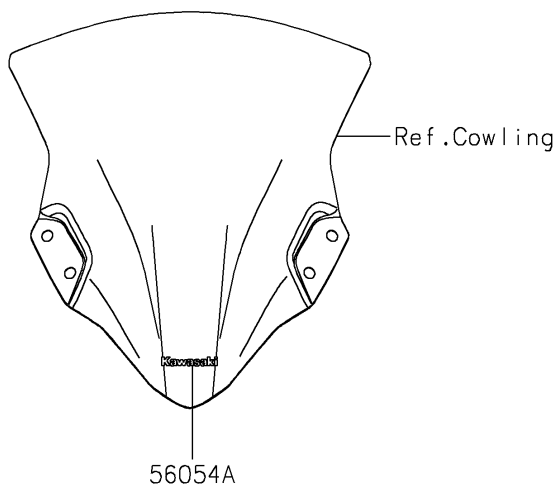

2021 NINJA® 400 ABS

PARTS DIAGRAM

Decals(Black)(GMFNN)

F2861

2021 NINJA[®] 400 ABS

PARTS LIST

Decals(Black)(GMFNN)

ITEM NAME

PART NUMBER

QUANTITY
