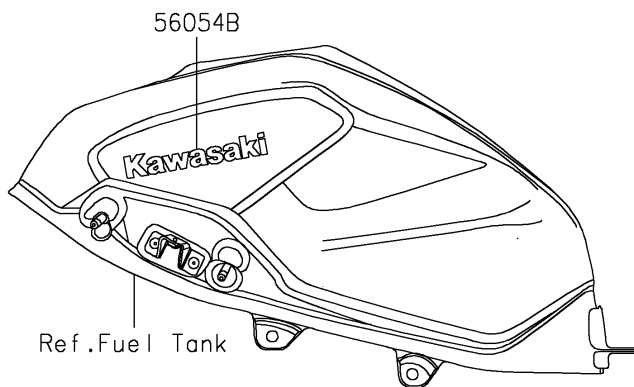

2021 NINJA® 400 ABS

PARTS DIAGRAM

Decals(Black)(GMFNN)

F2861

2021 NINJA[®] 400 ABS

PARTS LIST

Decals(Black)(GMFNN)

ITEM NAME

PART NUMBER

QUANTITY
