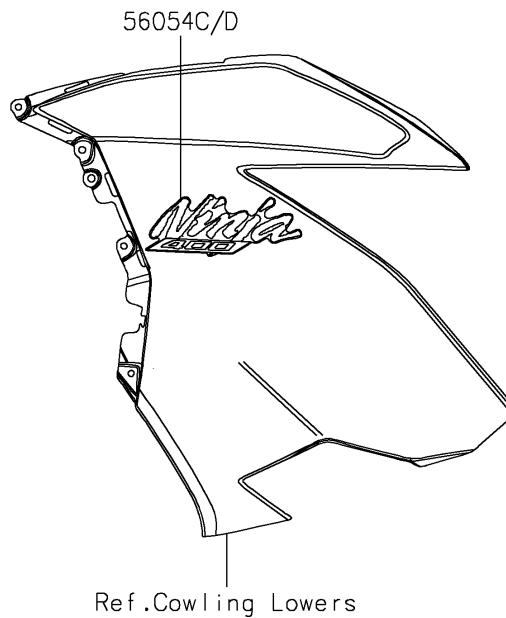

2021 NINJA® 400 ABS

PARTS DIAGRAM

Decals(Black)(GMFNN)

F2861

2021 NINJA[®] 400 ABS

PARTS LIST

Decals(Black)(GMFNN)

ITEM NAME

PART NUMBER

QUANTITY
