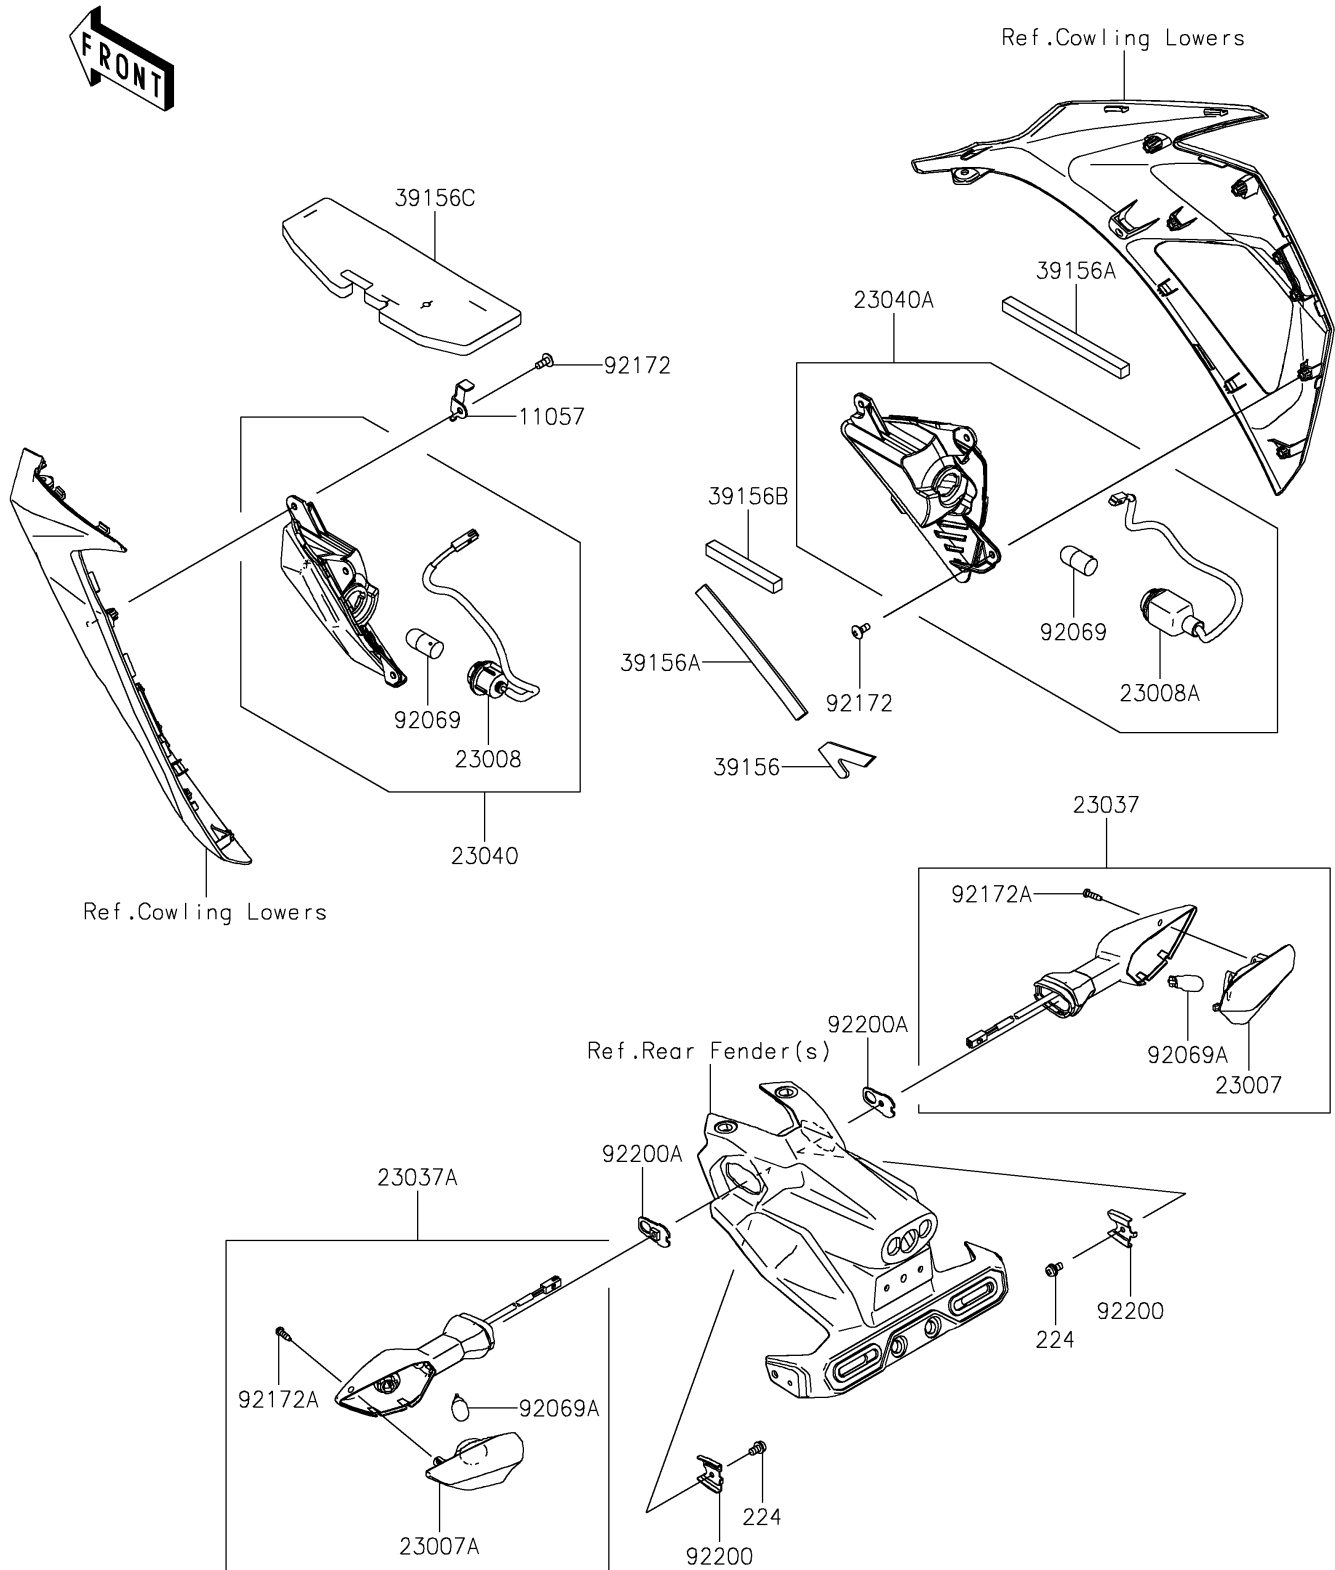

2021 NINJA® 400 ABS

PARTS DIAGRAM

Turn Signals

F2730

2021 NINJA® 400 ABS

PARTS LIST

Turn Signals

ITEM NAME

PART NUMBER

QUANTITY
