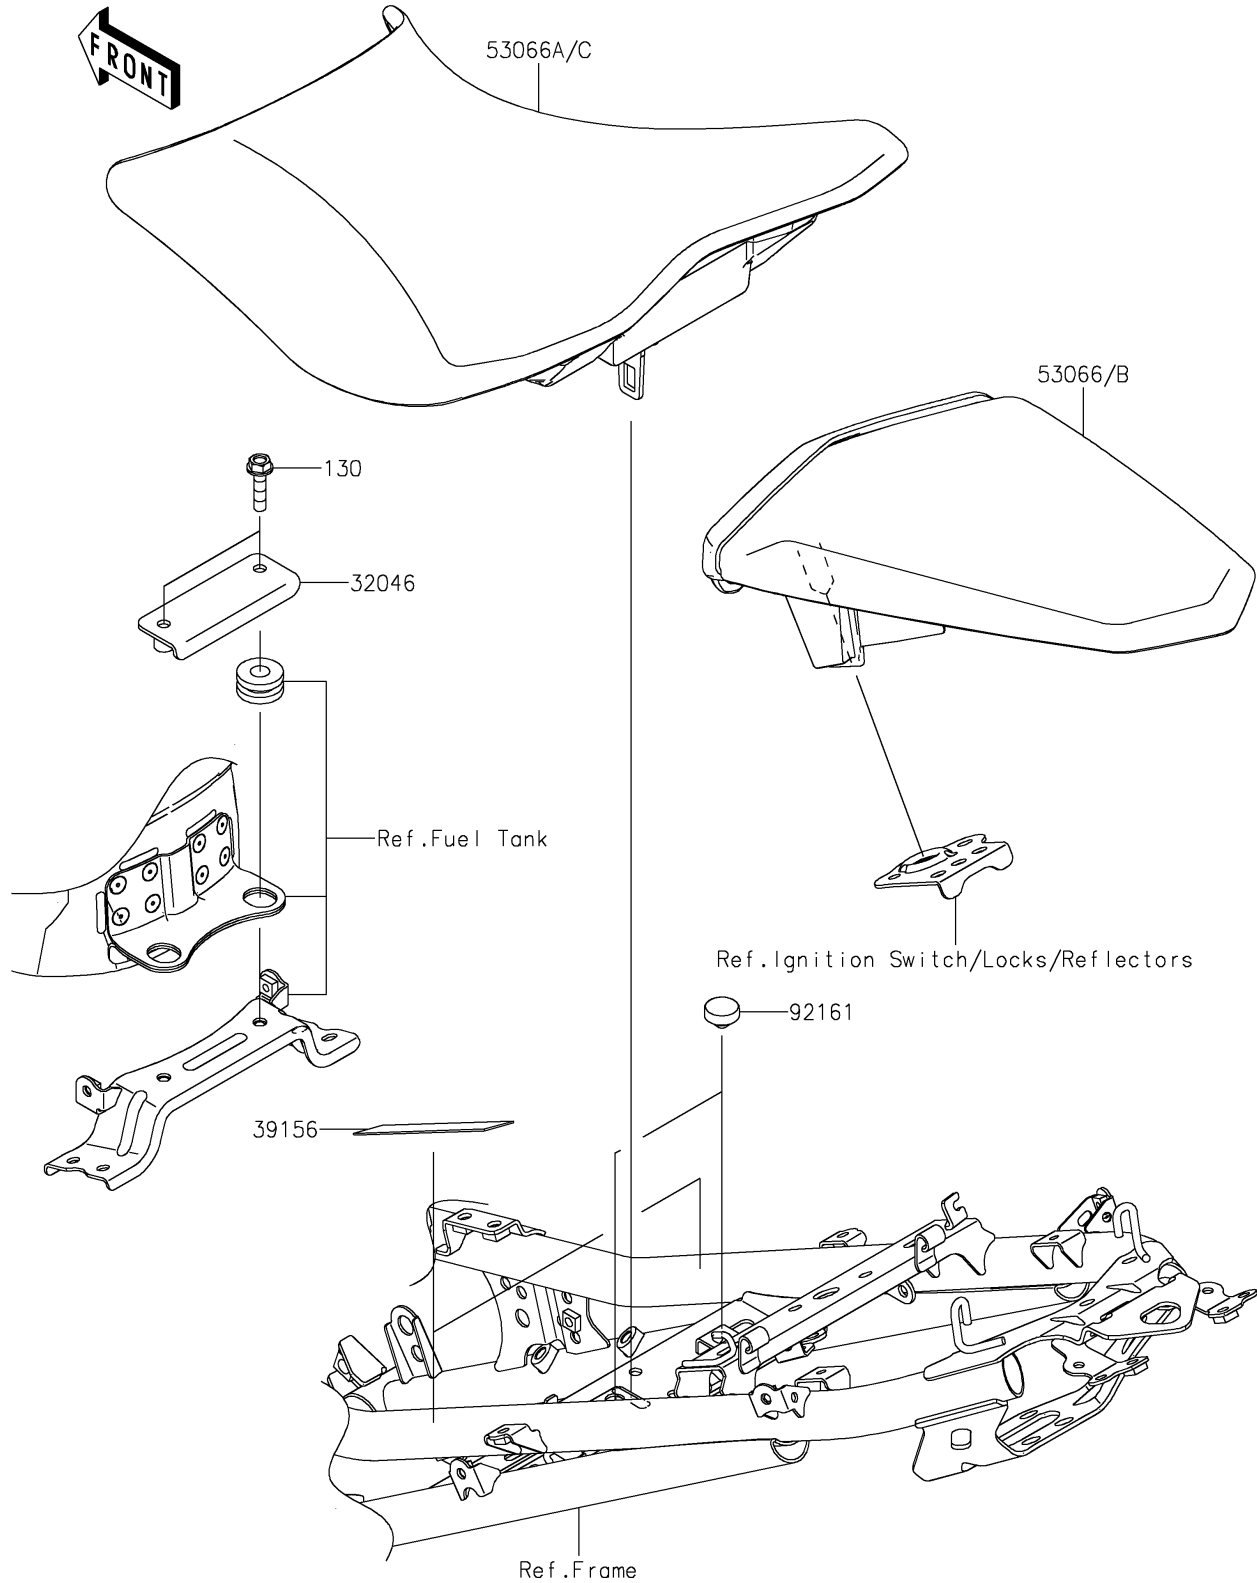

2021 NINJA[®] 400

PARTS DIAGRAM

Seat

F2510

2021 NINJA® 400

PARTS LIST

Seat

ITEM NAME	PART NUMBER	QUANTITY
BRACKET-SEAT (Ref # 32046)	32046-0423	1
PAD,35X75X1 (Ref # 39156)	39156-2383	2
SEAT-ASSY,RR,BLACK+BLK (Ref # 53066)	53066-0613-12Y	1
SEAT-ASSY,FR,BLACK (Ref # 53066A)	53066-0619-MA	1
SEAT-ASSY,RR,BLACK+BLK (Ref # 53066B)	53066-0800-12Y	1
SEAT-ASSY,FR,BLACK (Ref # 53066C)	53066-0801-MA	1
DAMPER,9.5X18X6 (Ref # 92161)	92161-1473	2
BOLT-FLANGED,6X25 (Ref # 130)	130CC0625	2