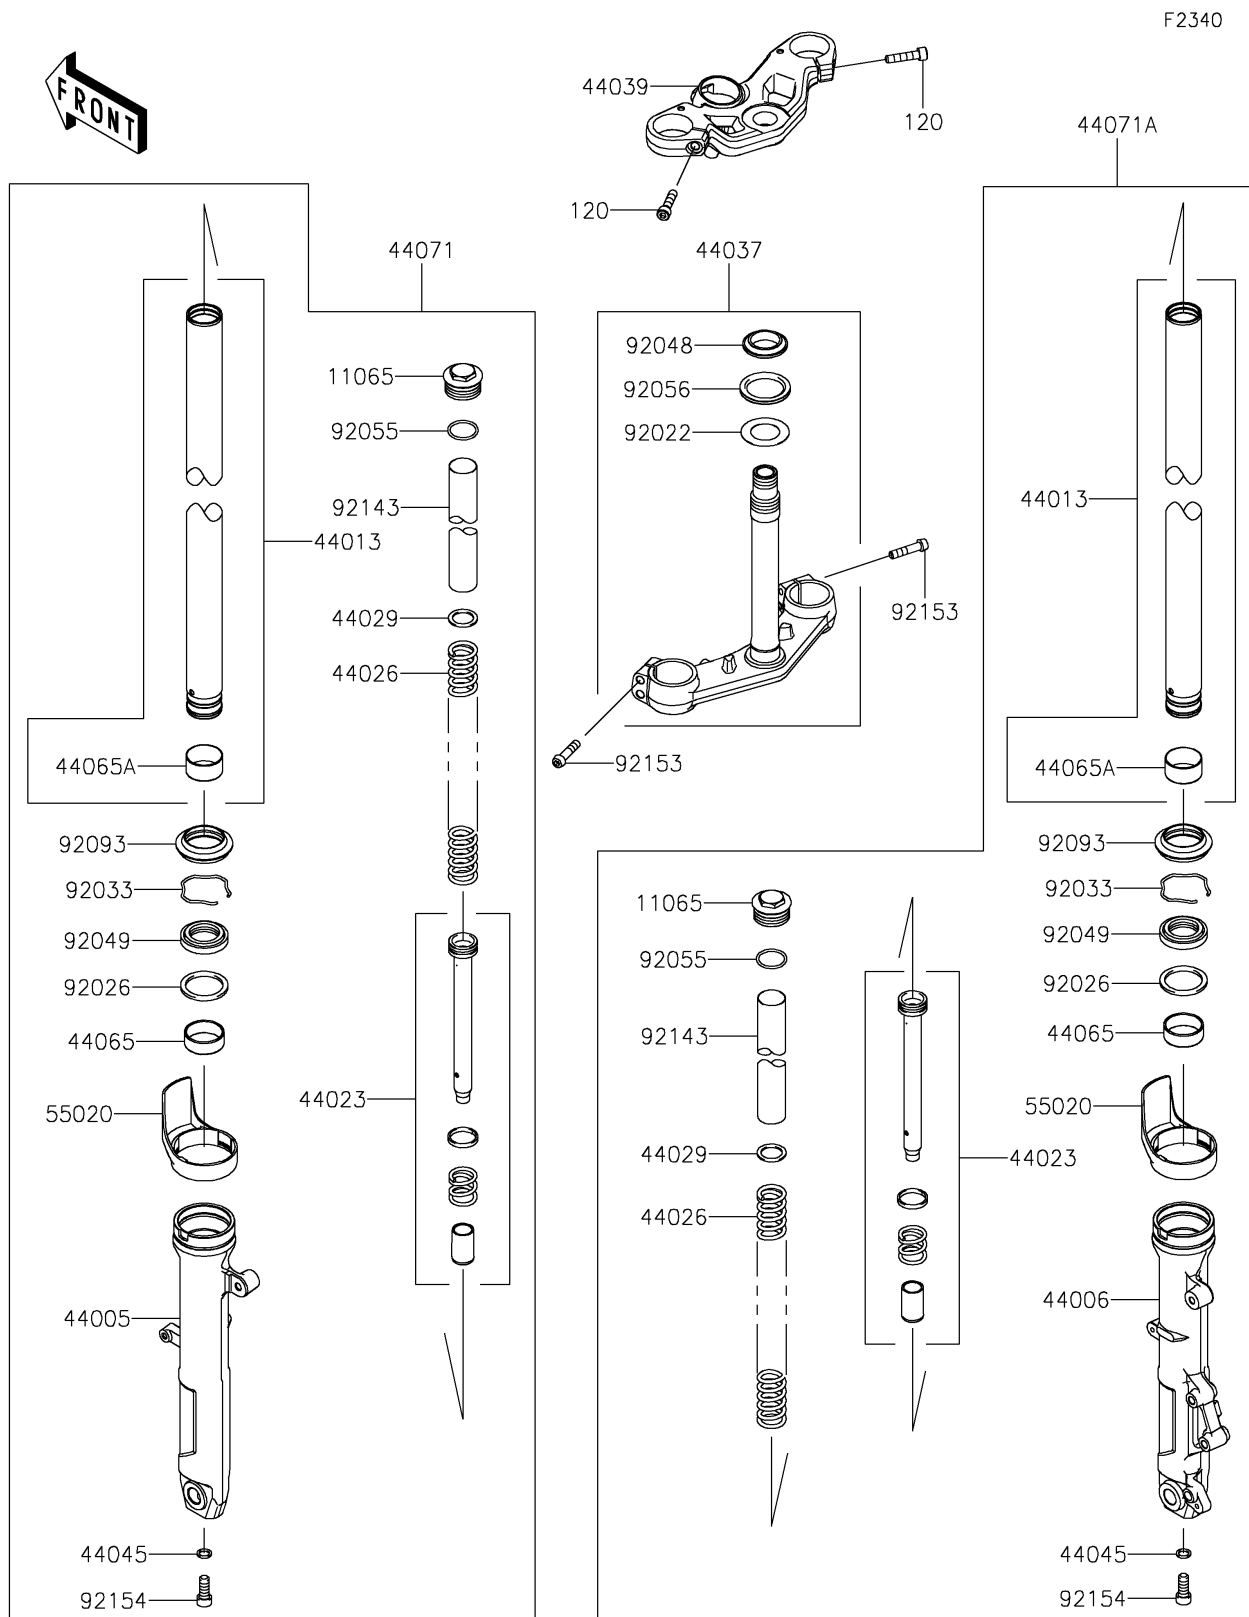

2021 NINJA® 400 ABS

PARTS DIAGRAM

Front Fork

2021 NINJA® 400 ABS

PARTS LIST

Front Fork

ITEM NAME

PART NUMBER

QUANTITY
