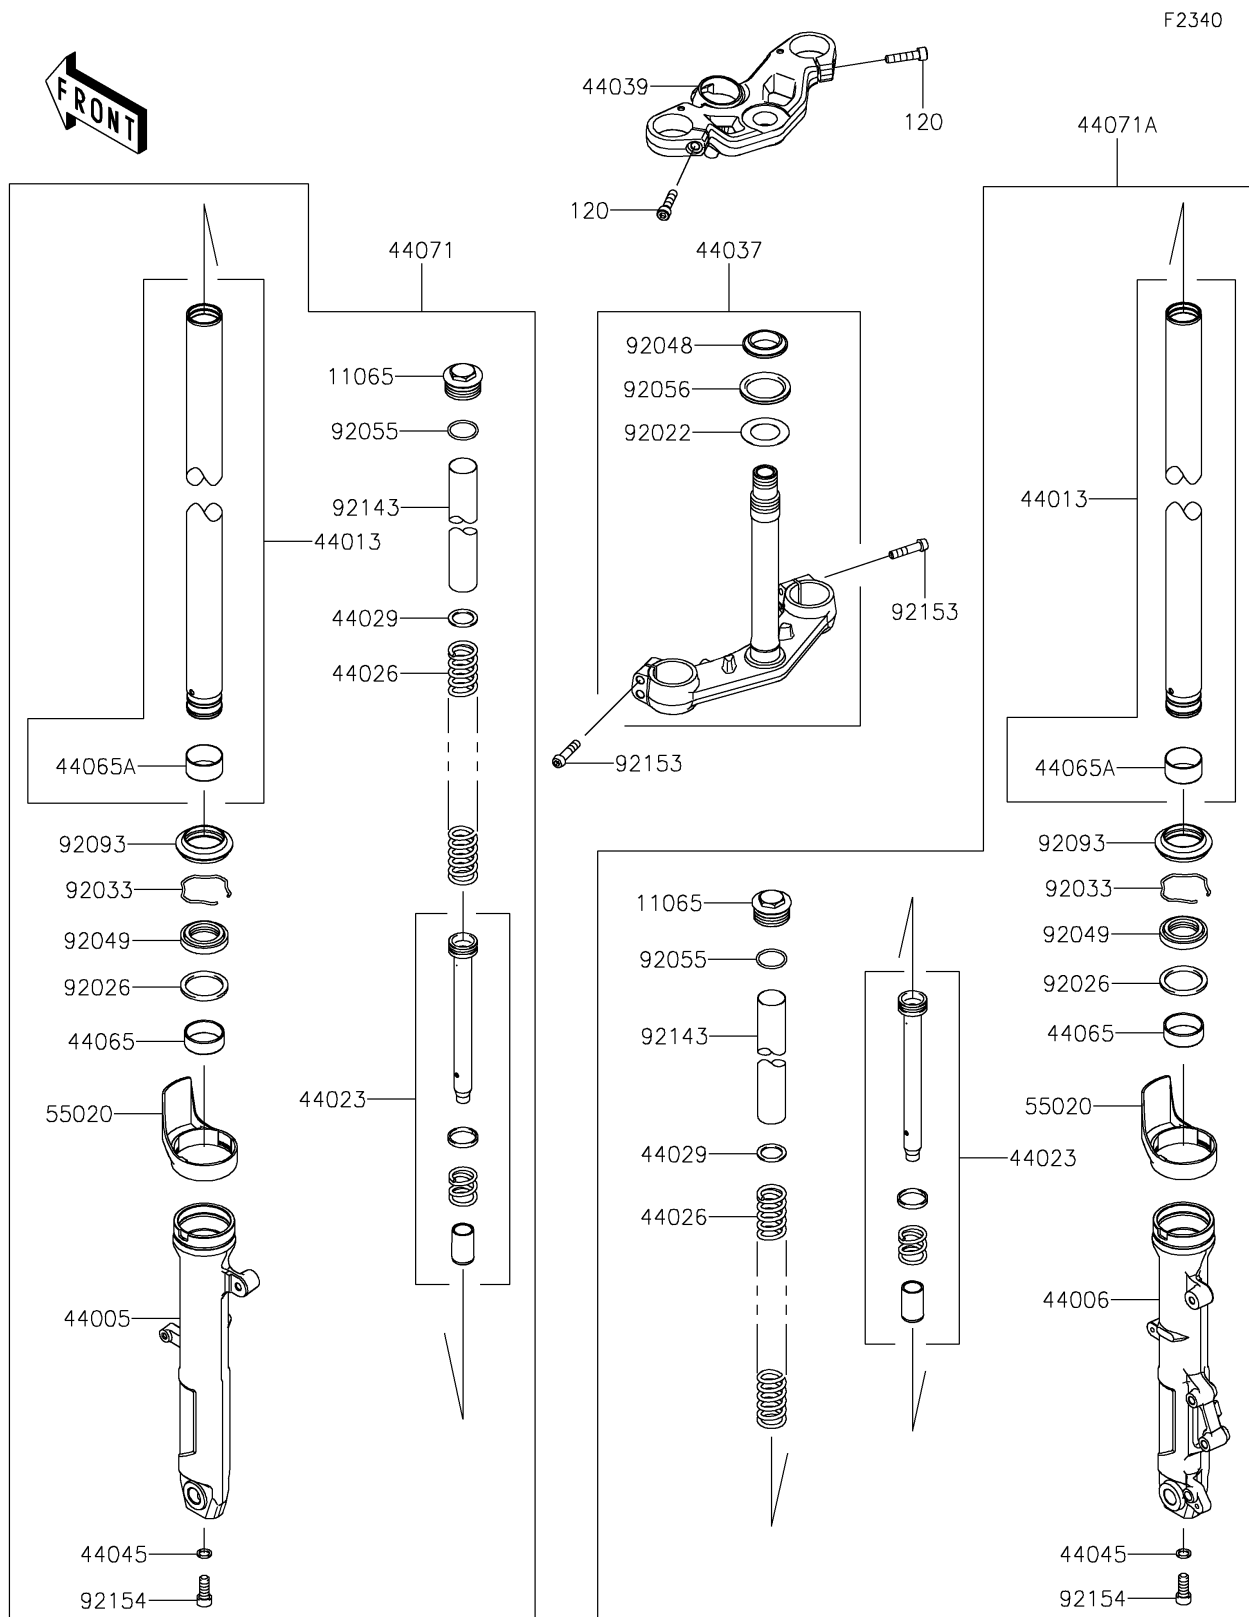

2021 NINJA® 400

PARTS DIAGRAM

Front Fork

2021 NINJA® 400

PARTS LIST

Front Fork

ITEM NAME	PART NUMBER	QUANTITY
CAP (Ref # 11065)	11065-1286	2
PIPE-LEFT FORK OUTER,F.S.BLACK (Ref # 44005)	44005-0119-18R	1
PIPE-RIGHT FORK OUTER,F.S.BLK (Ref # 44006)	44006-0116-18R	1
PIPE-FORK INNER (Ref # 44013)	44013-0324	2
CYLINDER-SET-FORK (Ref # 44023)	44023-0144	2
SPRING-FRONT FORK (Ref # 44026)	44026-0220	2
SEAT-FORK SPRING (Ref # 44029)	44029-1131	2
HOLDER-FORK UNDER,F.BLACK (Ref # 44037)	44037-0178-21	1
HOLDER-FORK UPPER (Ref # 44039)	44039-0186	1
GASKET,FORK CYLINDER BOLT (Ref # 44045)	44045-051	2
BUSHING-FRONT FORK,GUIDE (Ref # 44065)	44065-0030	2
BUSHING-FRONT FORK (Ref # 44065A)	44065-0036	2
DAMPER-ASSY,LH,F.S.BLACK (Ref # 44071)	44071-1295-22Q	1
DAMPER-ASSY,RH,F.S.BLACK (Ref # 44071A)	44071-1296-22Q	1
GUARD,FORK (Ref # 55020)	55020-0872	2
WASHER,30.5X50X0.6 (Ref # 92022)	92022-231	1
SPACER,FORK OUTER (Ref # 92026)	92026-1276	2
RING-SNAP (Ref # 92033)	92033-1222	2
RACE,STEERING STEM BEARING (Ref # 92048)	92048-0033	1
SEAL-OIL (Ref # 92049)	92049-0807	2
RING-O,FORK TOP (Ref # 92055)	92055-1420	2
SEAL-OIL,STEERING STEM (Ref # 92056)	92056-003	1
SEAL,DUST (Ref # 92093)	92093-0717	2
COLLAR,FORK,L=250 (Ref # 92143)	92143-1653	2
BOLT,SOCKET,8X35 (Ref # 92153)	92153-0854	4
BOLT (Ref # 92154)	92154-2551	2
BOLT-SOCKET,8X35 (Ref # 120)	120CC0835	2