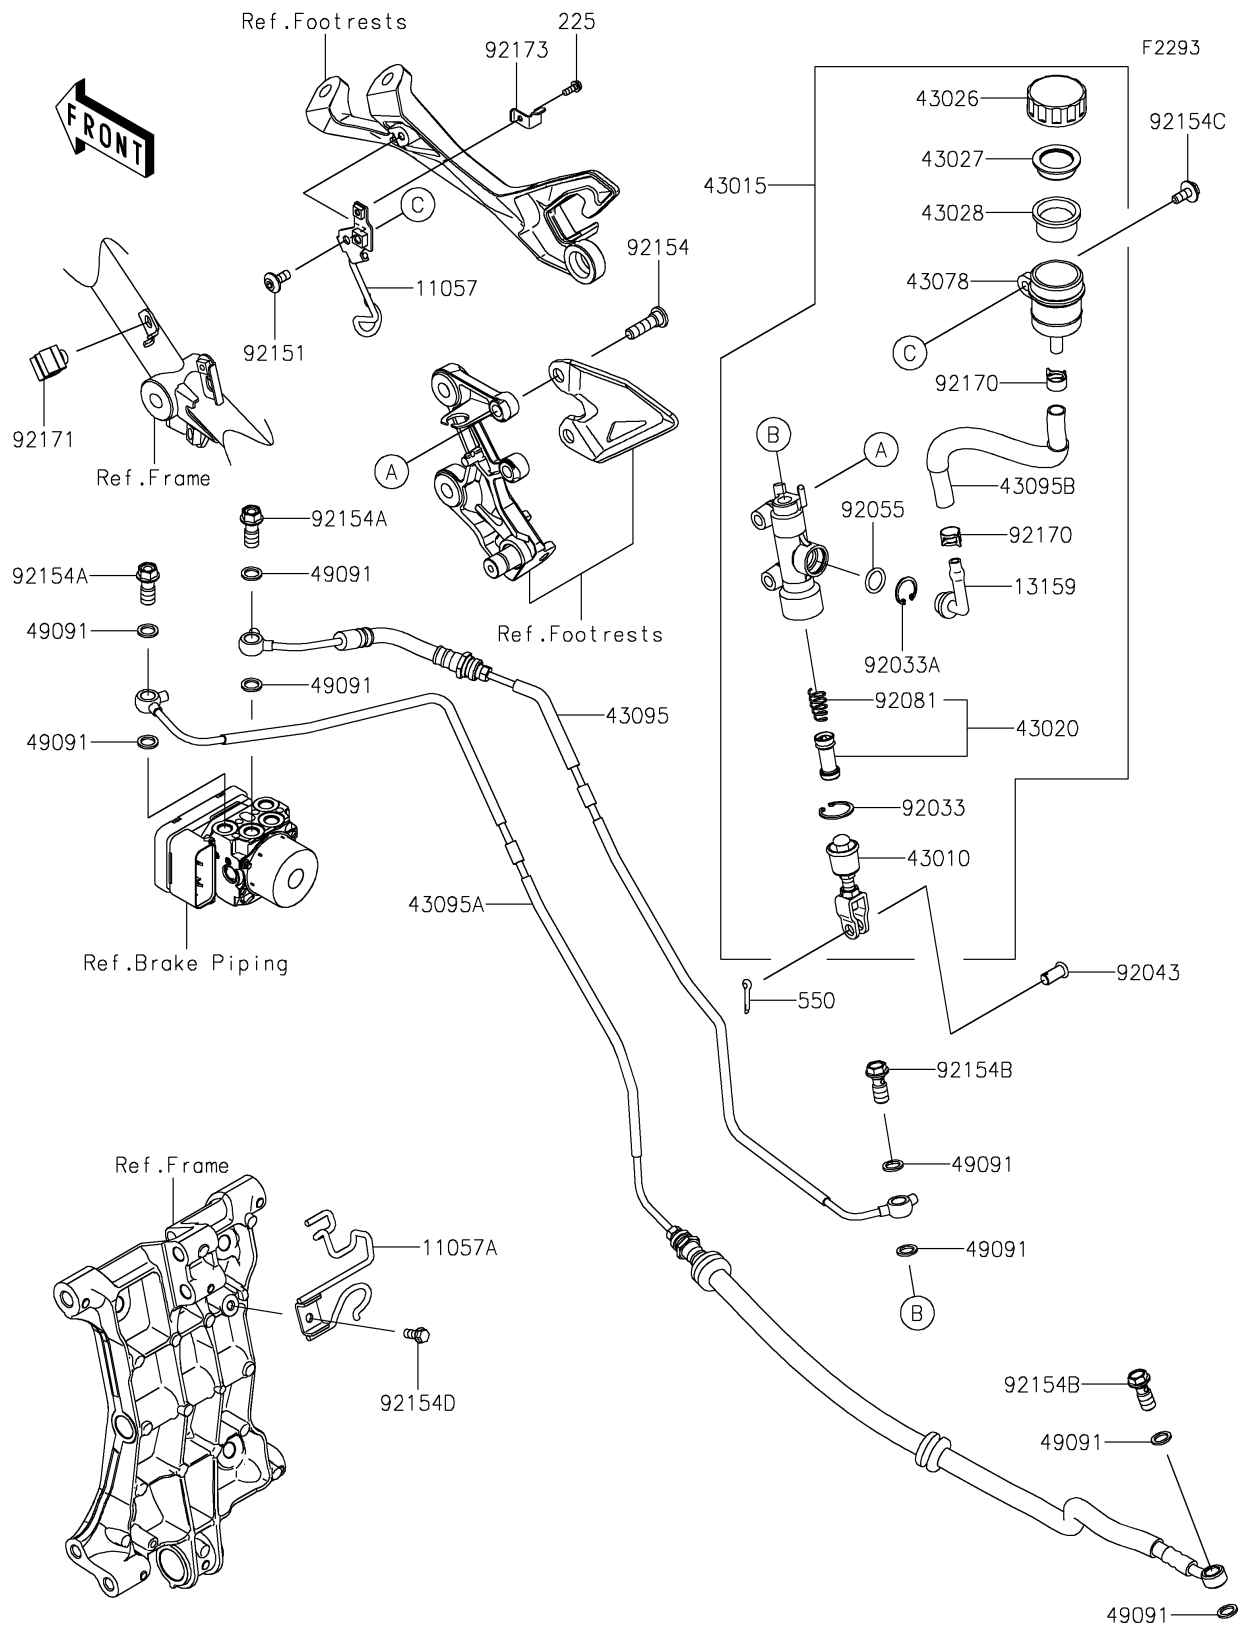

2021 NINJA® 400 ABS

PARTS DIAGRAM

Rear Master Cylinder

2021 NINJA[®] 400 ABS

PARTS LIST

Rear Master Cylinder

ITEM NAME

PART NUMBER

QUANTITY
