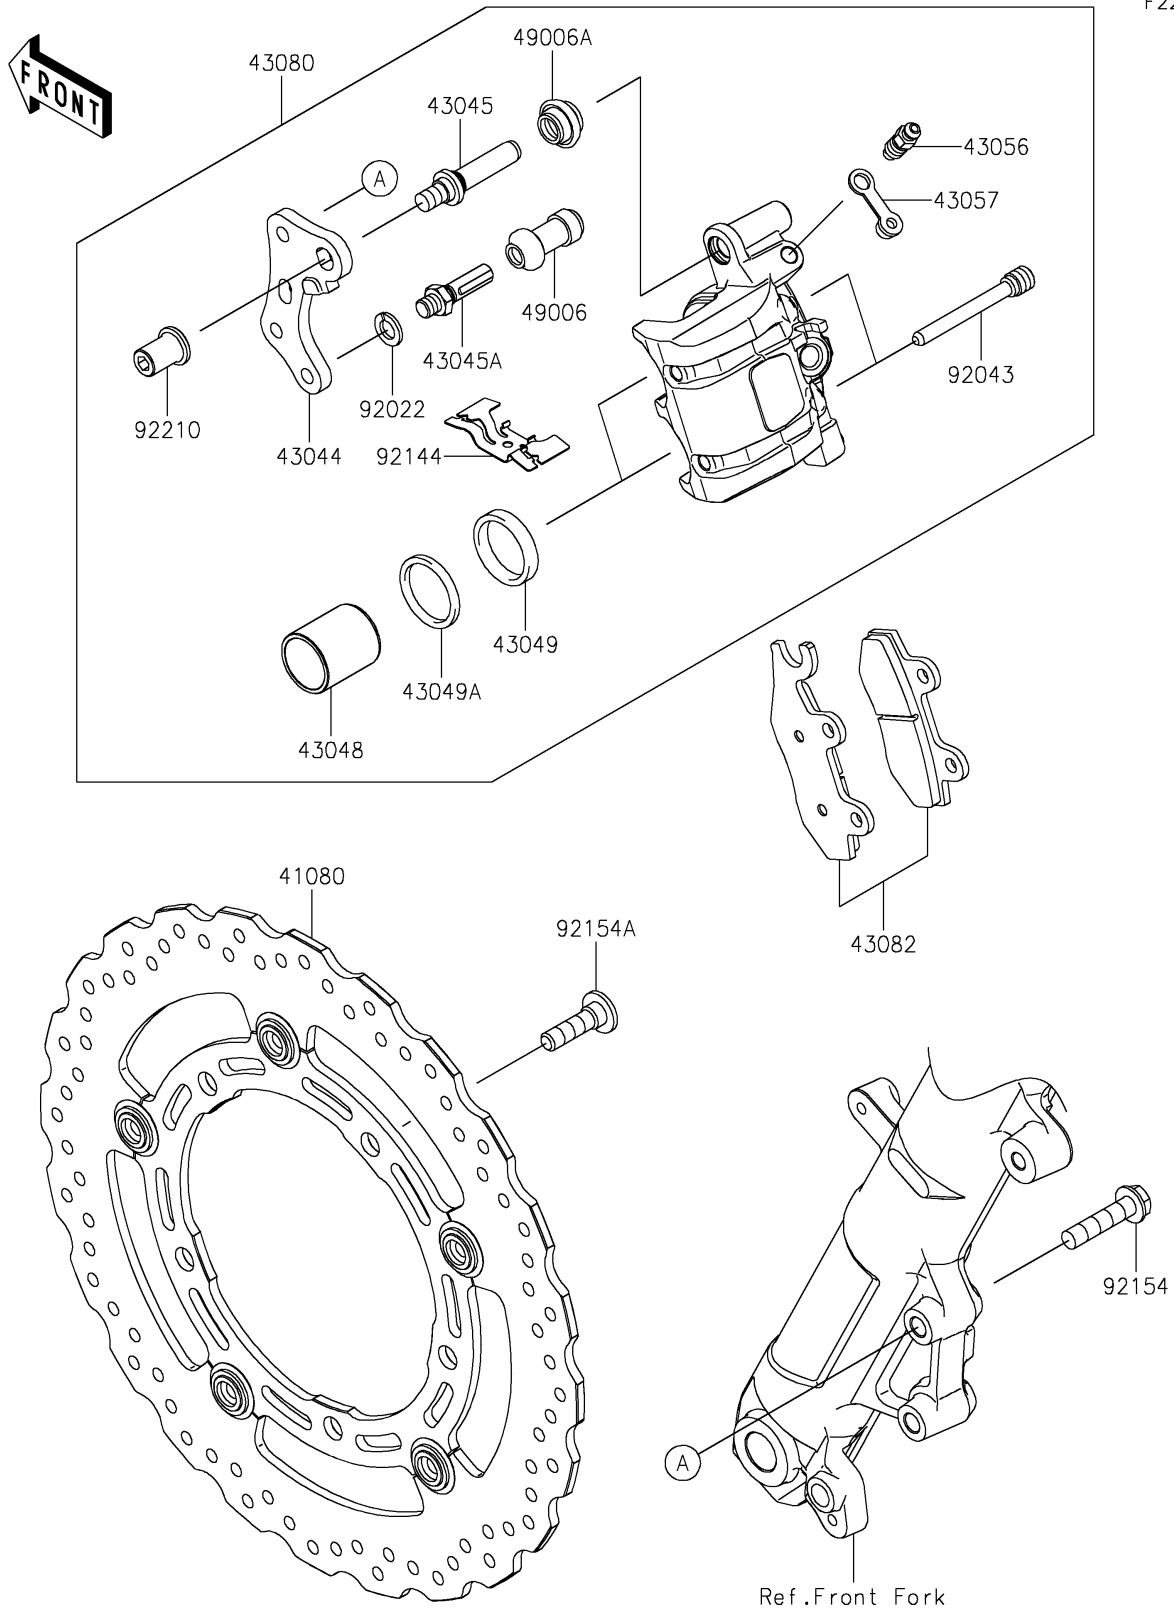

2021 NINJA[®] 400 ABS

PARTS DIAGRAM

Front Brake

F2292

2021 NINJA[®] 400 ABS

PARTS LIST

Front Brake

ITEM NAME

PART NUMBER

QUANTITY
