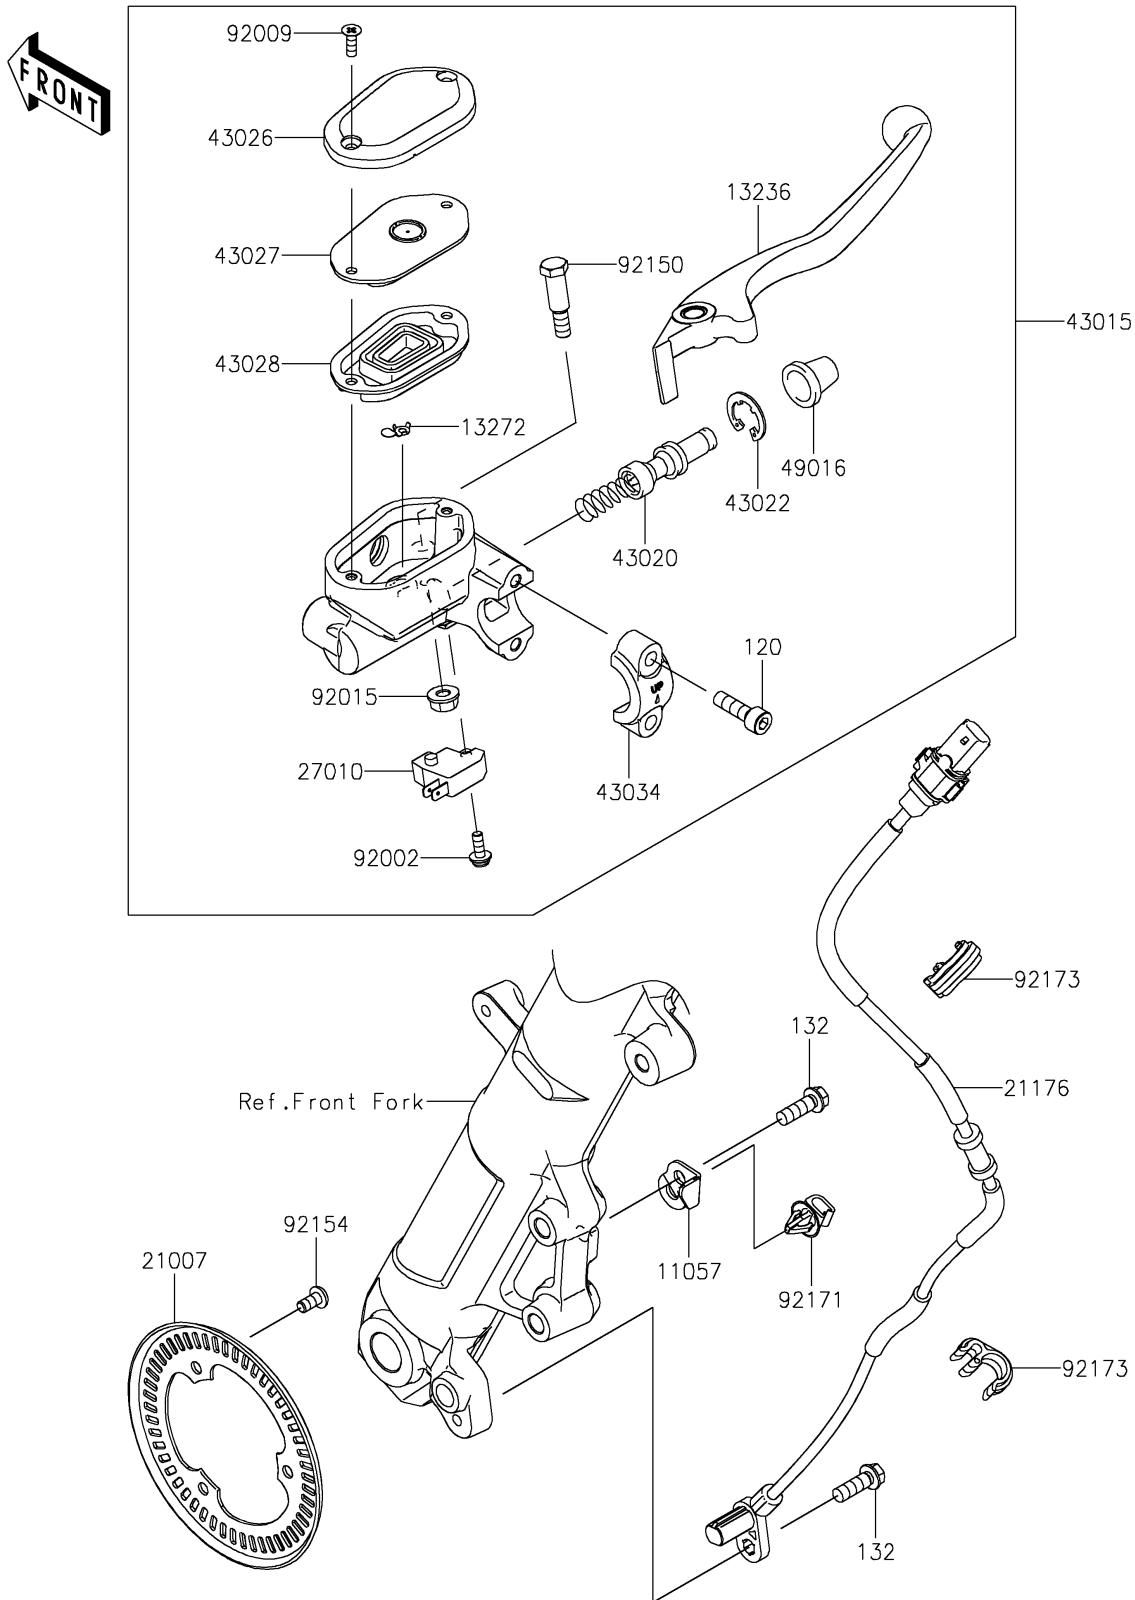

2021 NINJA® 400 ABS

PARTS DIAGRAM

Front Master Cylinder

F2291

2021 NINJA® 400 ABS

PARTS LIST

Front Master Cylinder

ITEM NAME	PART NUMBER	QUANTITY
BRACKET,SENSOR (Ref # 11057)	11057-1099	1
LEVER-COMP (Ref # 13236)	13236-0811	1
PLATE (Ref # 13272)	13272-0573	1
ROTOR,SENSOR,FR (Ref # 21007)	21007-0671	1
SENSOR,SPEED,FR (Ref # 21176)	21176-0855	1
SWITCH,BRAKE (Ref # 27010)	27010-0762	1
CYLINDER-ASSY-MASTER,FR (Ref # 43015)	43015-0713	1
PISTON-COMP-BRAKE (Ref # 43020)	43020-0022	1
STOPPER-BRAKE,PISTON (Ref # 43022)	43022-1010	1
CAP-BRAKE (Ref # 43026)	43026-0026	1
PLATE-DIAPHRAGM (Ref # 43027)	43027-0010	1
DIAPHRAGM (Ref # 43028)	43028-0022	1
HOLDER-BRAKE,MASTER CYLINDER (Ref # 43034)	43034-1016	1
COVER-SEAL,MASTER CYLINDER (Ref # 49016)	49016-1044	1
BOLT,SCREW,4X12 (Ref # 92002)	92002-1323	1
SCREW,4MM (Ref # 92009)	92009-1458	2
NUT,FLANGED,6MM,BLACK (Ref # 92015)	92015-1233	1
BOLT,LEVER SET (Ref # 92150)	92150-1451	1
BOLT,SOCKET,5X10 (Ref # 92154)	92154-2801	3
CLAMP (Ref # 92171)	92171-0640	1
CLAMP,HOSE&SENSOR LINE (Ref # 92173)	92173-1613	2
BOLT-SOCKET,6X20 (Ref # 120)	120CB0620	2
BOLT-FLANGED-SMALL,6X18 (Ref # 132)	132BC0618	2