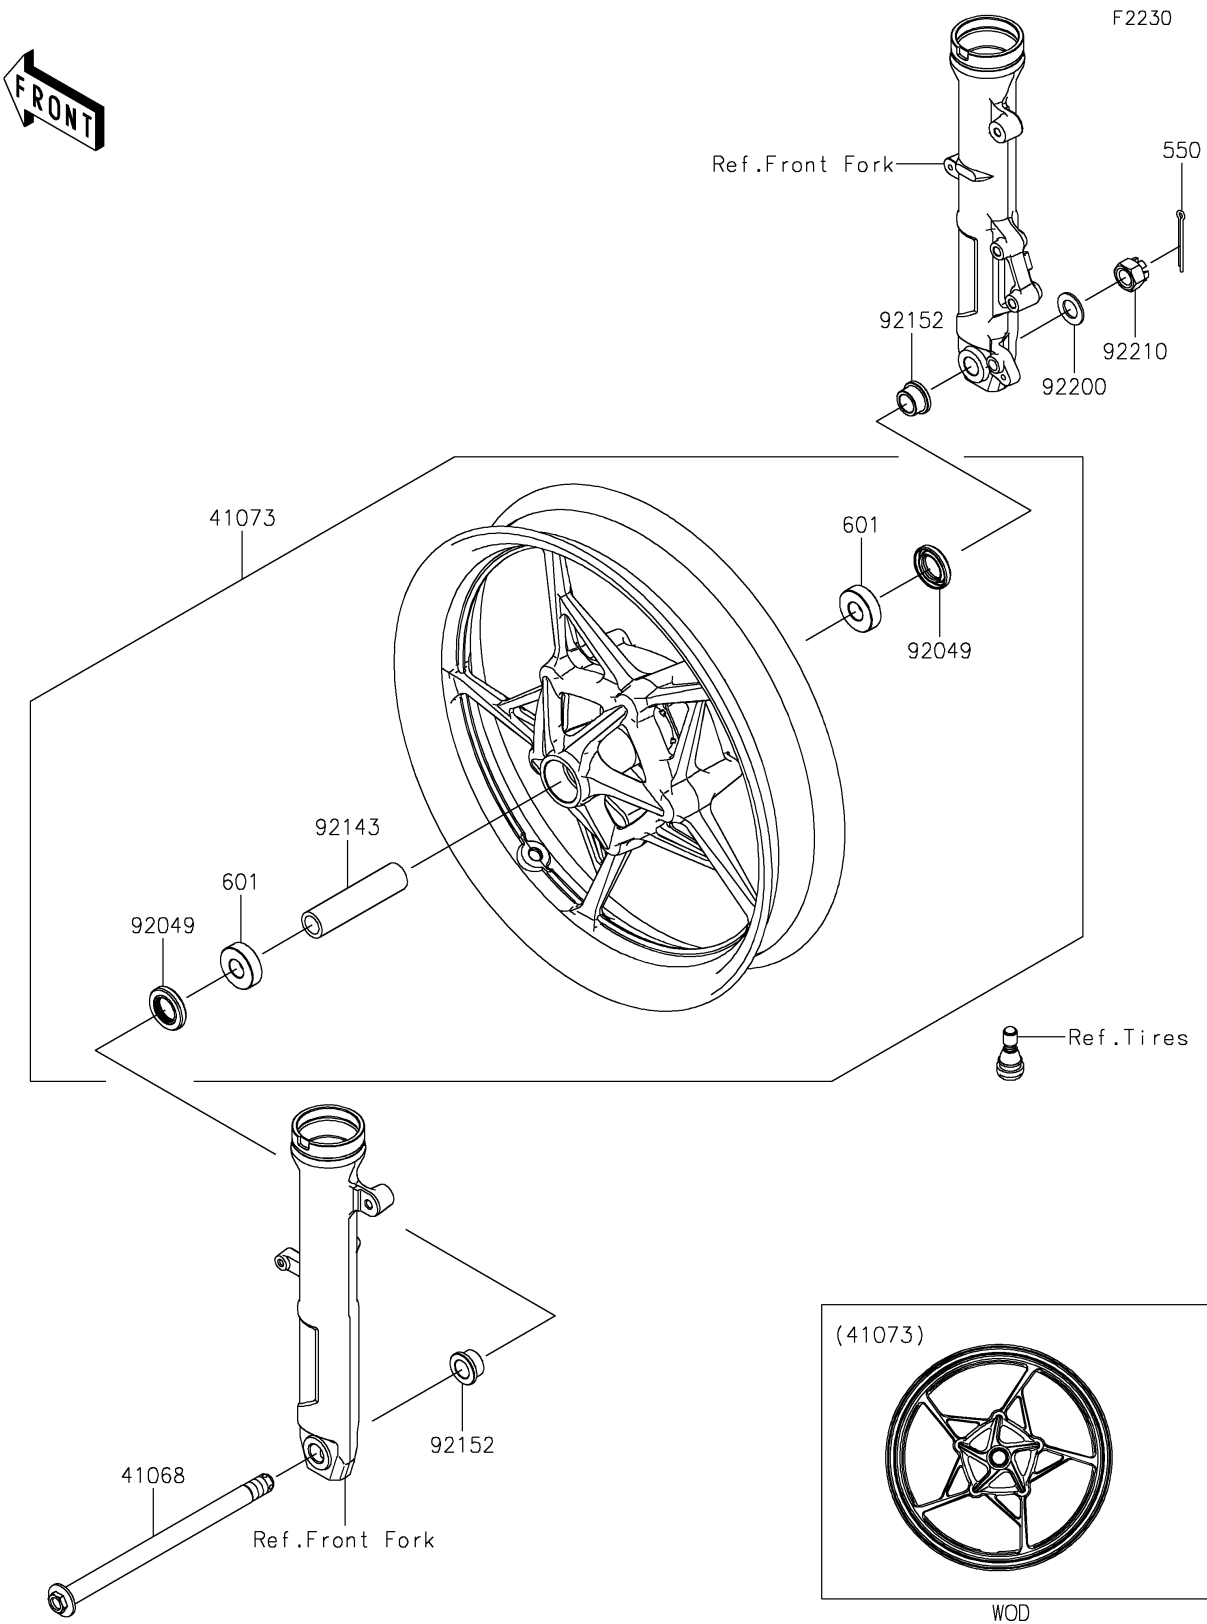

## PARTS DIAGRAM

### Front Wheel

## PARTS LIST

### Front Wheel

ITEM NAME	PART NUMBER	QUANTITY
AXLE,FR,17X253,M16 (Ref # 41068)	41068-0627	1
WHEEL-ASSY,FR,G.BLACK (Ref # 41073)	41073-0752-QT	1
SEAL-OIL,23X40X7 (Ref # 92049)	92049-0801	2
COLLAR,17.2X25X105 (Ref # 92143)	92143-1124	1
COLLAR,17X30X15.5 (Ref # 92152)	92152-2386	2
WASHER,17.3X30X2 (Ref # 92200)	92200-1916	1
NUT,16MM (Ref # 92210)	92210-1651	1
PIN-COTTER,4.0X35 (Ref # 550)	550AA4035	1
BEARING-BALL,#6203UUC3 (Ref # 601)	601B6203UU	2