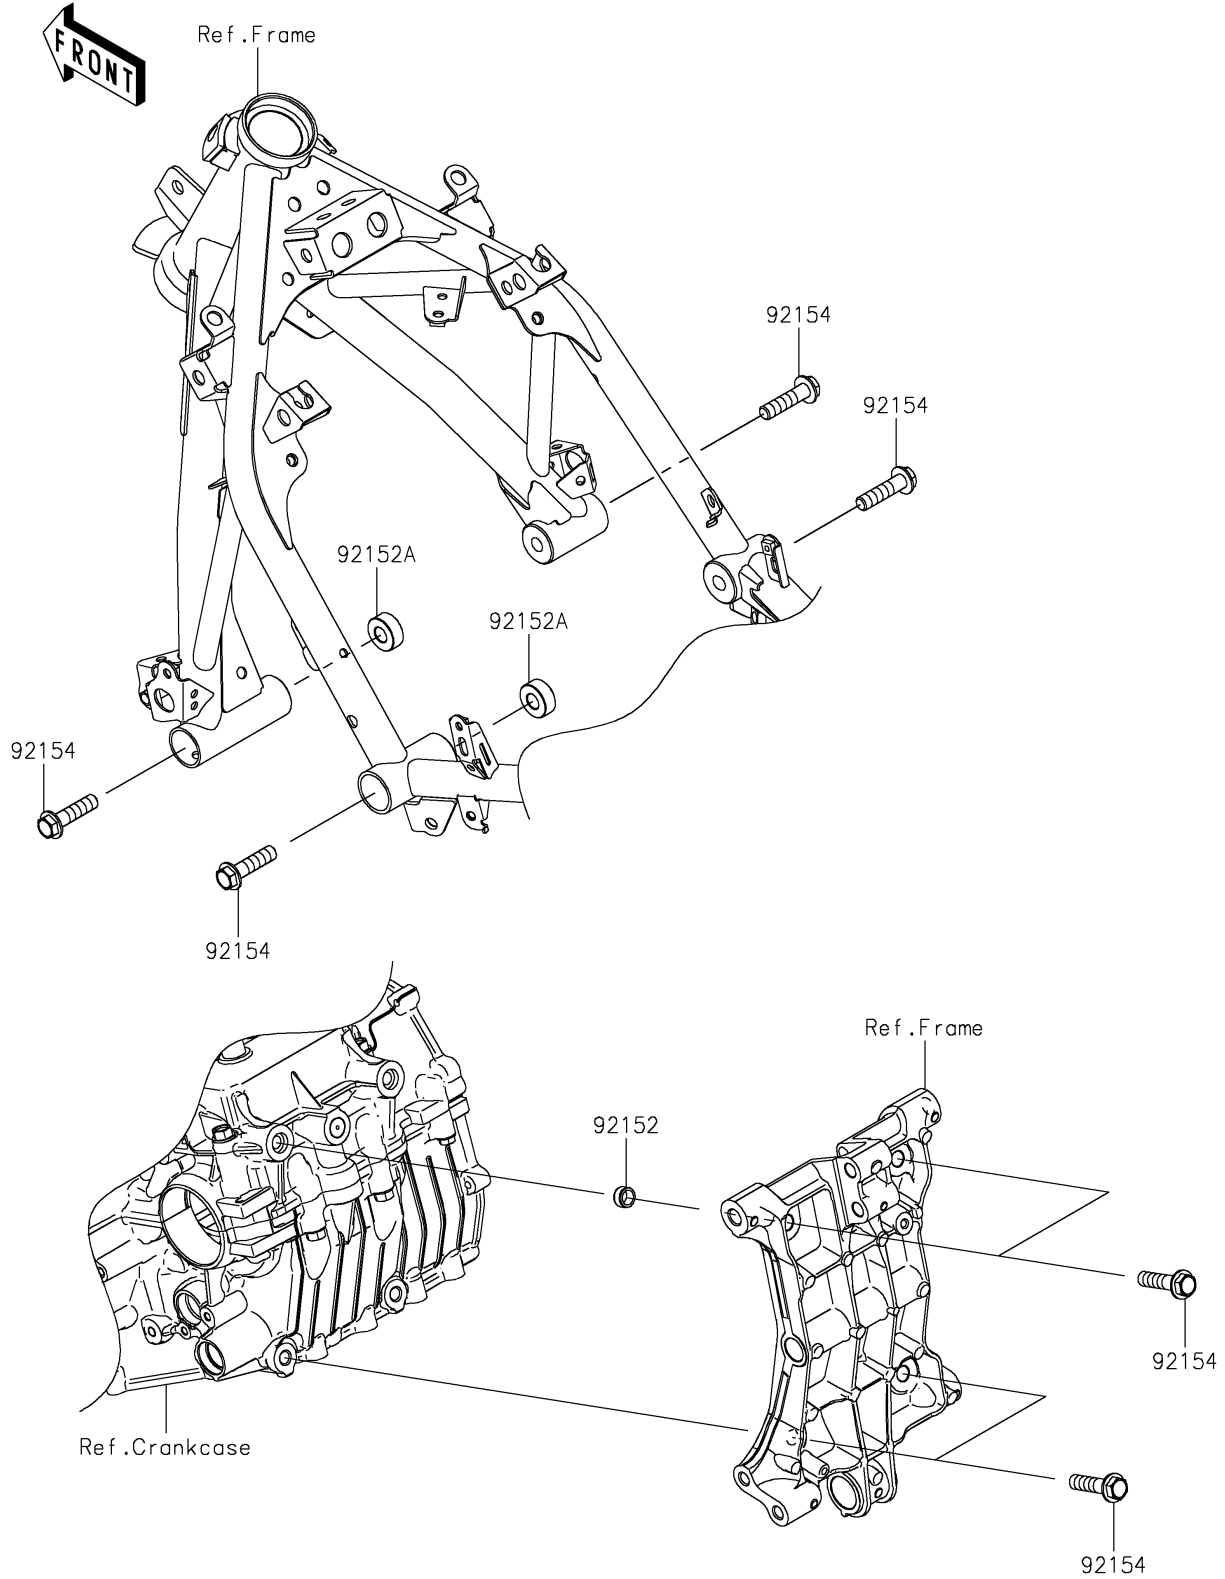

2021 NINJA® 400

PARTS DIAGRAM

Engine Mount

F2122

2021 NINJA® 400

PARTS LIST

Engine Mount

ITEM NAME	PART NUMBER	QUANTITY
COLLAR,DOWEL PIN (Ref # 92152)	92152-0679	2
COLLAR,11X25X10 (Ref # 92152A)	92152-2397	2
BOLT,FLANGED,10X40 (Ref # 92154)	92154-2812	8