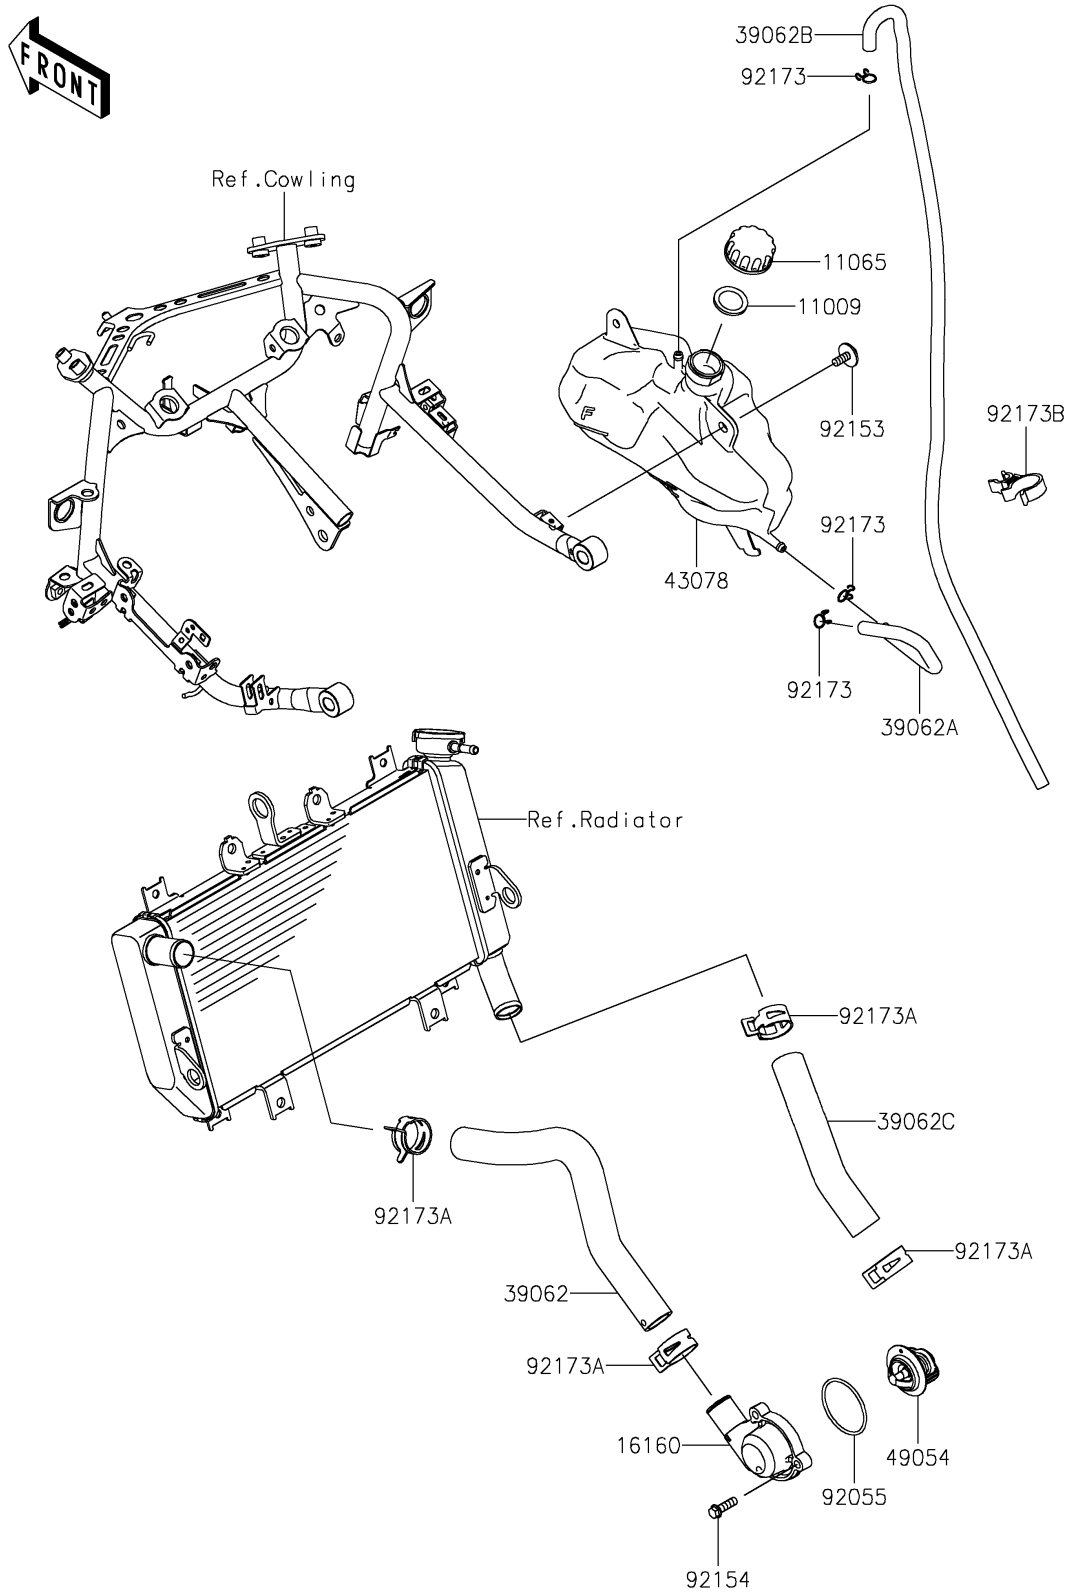

## PARTS DIAGRAM

### Water Pipe

E3037

## PARTS LIST

### Water Pipe

ITEM NAME	PART NUMBER	QUANTITY
GASKET,RESERVOIR TANK CAP (Ref # 11009)	11009-1145	1
CAP (Ref # 11065)	11065-0969	1
BODY,THERMOSTAT (Ref # 16160)	16160-0830	1
HOSE-COOLING,THERMO.-RADIATOR (Ref # 39062)	39062-0781	1
HOSE-COOLING,RAD.-RESERVOIR (Ref # 39062A)	39062-0784	1
HOSE-COOLING,OVER FLOW (Ref # 39062B)	39062-0823	1
HOSE-COOLING,RADIATOR-W/PUMP (Ref # 39062C)	39062-0861	1
RESERVOIR (Ref # 43078)	43078-0600	1
THERMOSTAT (Ref # 49054)	49054-0001	1
RING-O,46.7X2.4 (Ref # 92055)	92055-0992	1
BOLT,FLANGED-SMALL,6X16 (Ref # 92153)	92153-1798	2
BOLT,FLANGED,6X20 (Ref # 92154)	92154-1778	3
CLAMP (Ref # 92173)	92173-0050	3
CLAMP (Ref # 92173A)	92173-1688	4
CLAMP (Ref # 92173B)	92173-1691	1