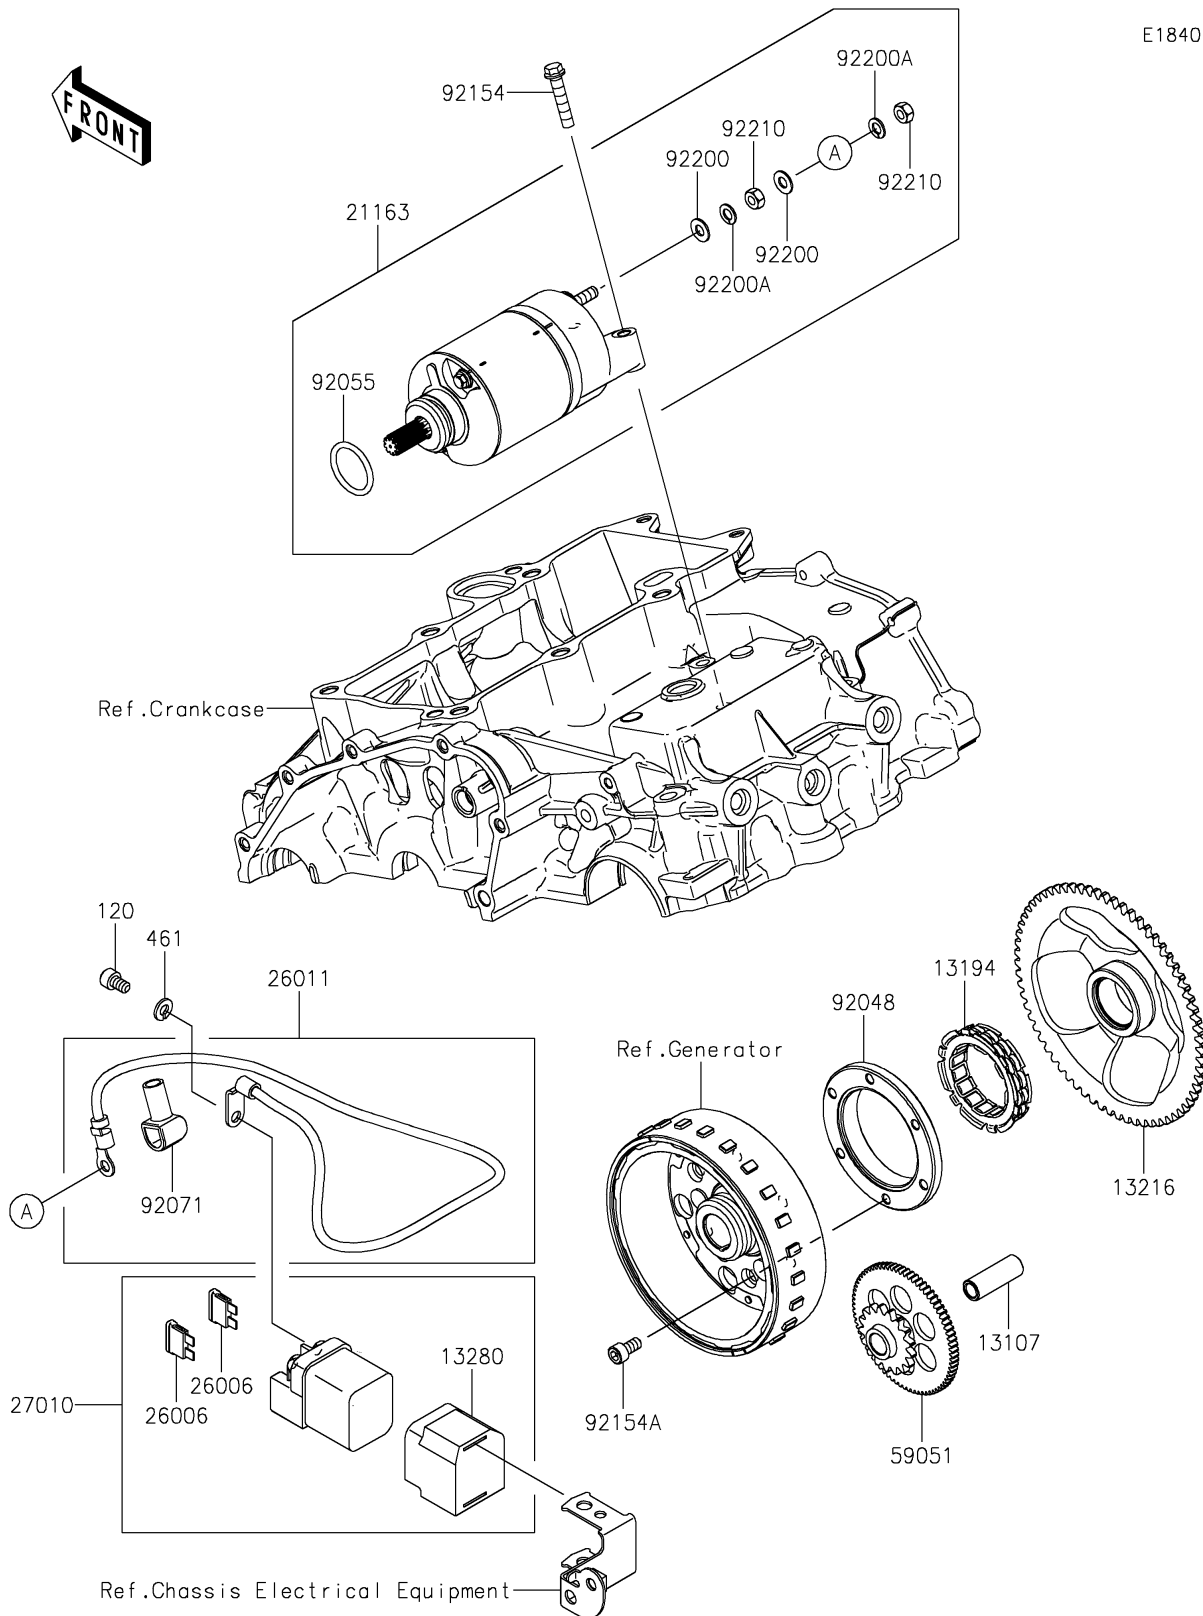

2021 NINJA[®] 400

PARTS DIAGRAM

Starter Motor

E1840

2021 NINJA® 400

PARTS LIST

Starter Motor

ITEM NAME	PART NUMBER	QUANTITY
SHAFT,IDLER (Ref # 13107)	13107-0861	1
CLUTCH-ONEWAY (Ref # 13194)	13194-1096	1
GEAR-COMP,ONEWAY CLUTCH,67T (Ref # 13216)	13216-0895	1
HOLDER (Ref # 13280)	13280-0301	1
STARTER-ELECTRIC (Ref # 21163)	21163-0782	1
FUSE,BLADE,30A,GREEN (Ref # 26006)	26006-1006	2
WIRE-LEAD,STARTER (Ref # 26011)	26011-1867	1
SWITCH,MAGNETIC (Ref # 27010)	27010-0099	1
GEAR-SPUR,IDLER (Ref # 59051)	59051-0799	1
RACE (Ref # 92048)	92048-0024	1
RING-O (Ref # 92055)	92055-0822	1
GROMMET (Ref # 92071)	92071-0787	1
BOLT,FLANGED,6X30 (Ref # 92154)	92154-1773	2
BOLT,SOCKET,6X12 (Ref # 92154A)	92154-1889	6
WASHER (Ref # 92200)	92200-1678	2
WASHER (Ref # 92200A)	92200-1679	2
NUT (Ref # 92210)	92210-1664	2
BOLT-SOCKET,6X10 (Ref # 120)	120CA0610	2
WASHER-SPRING,6MM (Ref # 461)	461DA0600	2