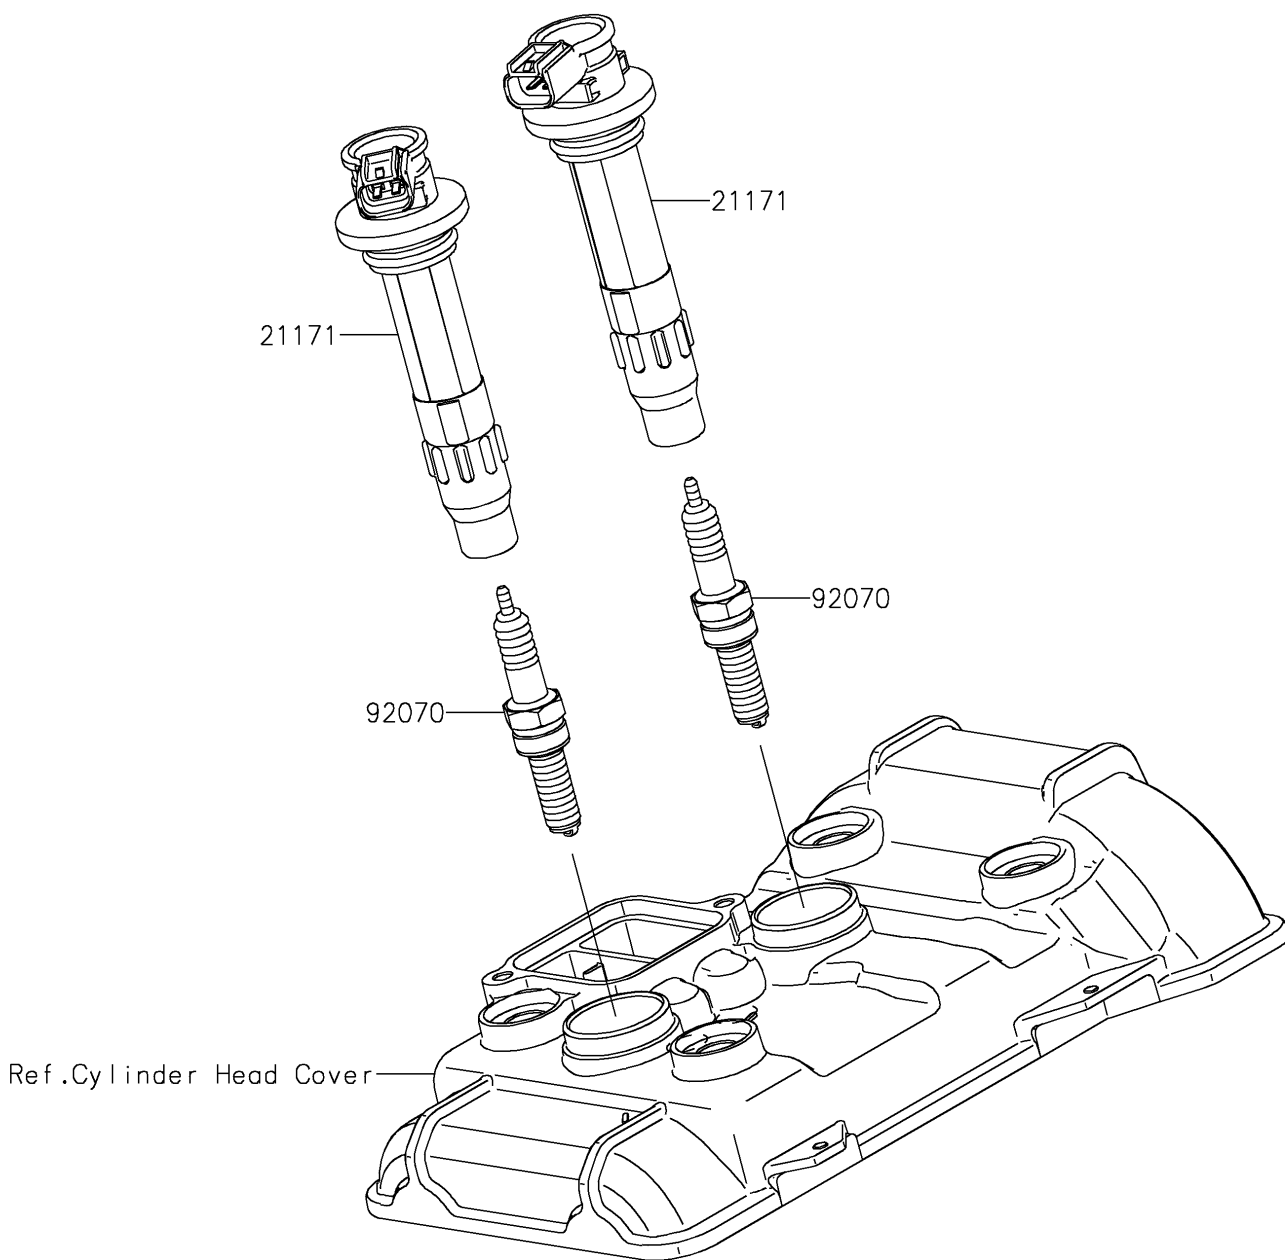

2021 NINJA[®] 400 ABS

PARTS DIAGRAM

Ignition System

E1830

2021 NINJA[®] 400 ABS

PARTS LIST

Ignition System

ITEM NAME

PART NUMBER

QUANTITY
