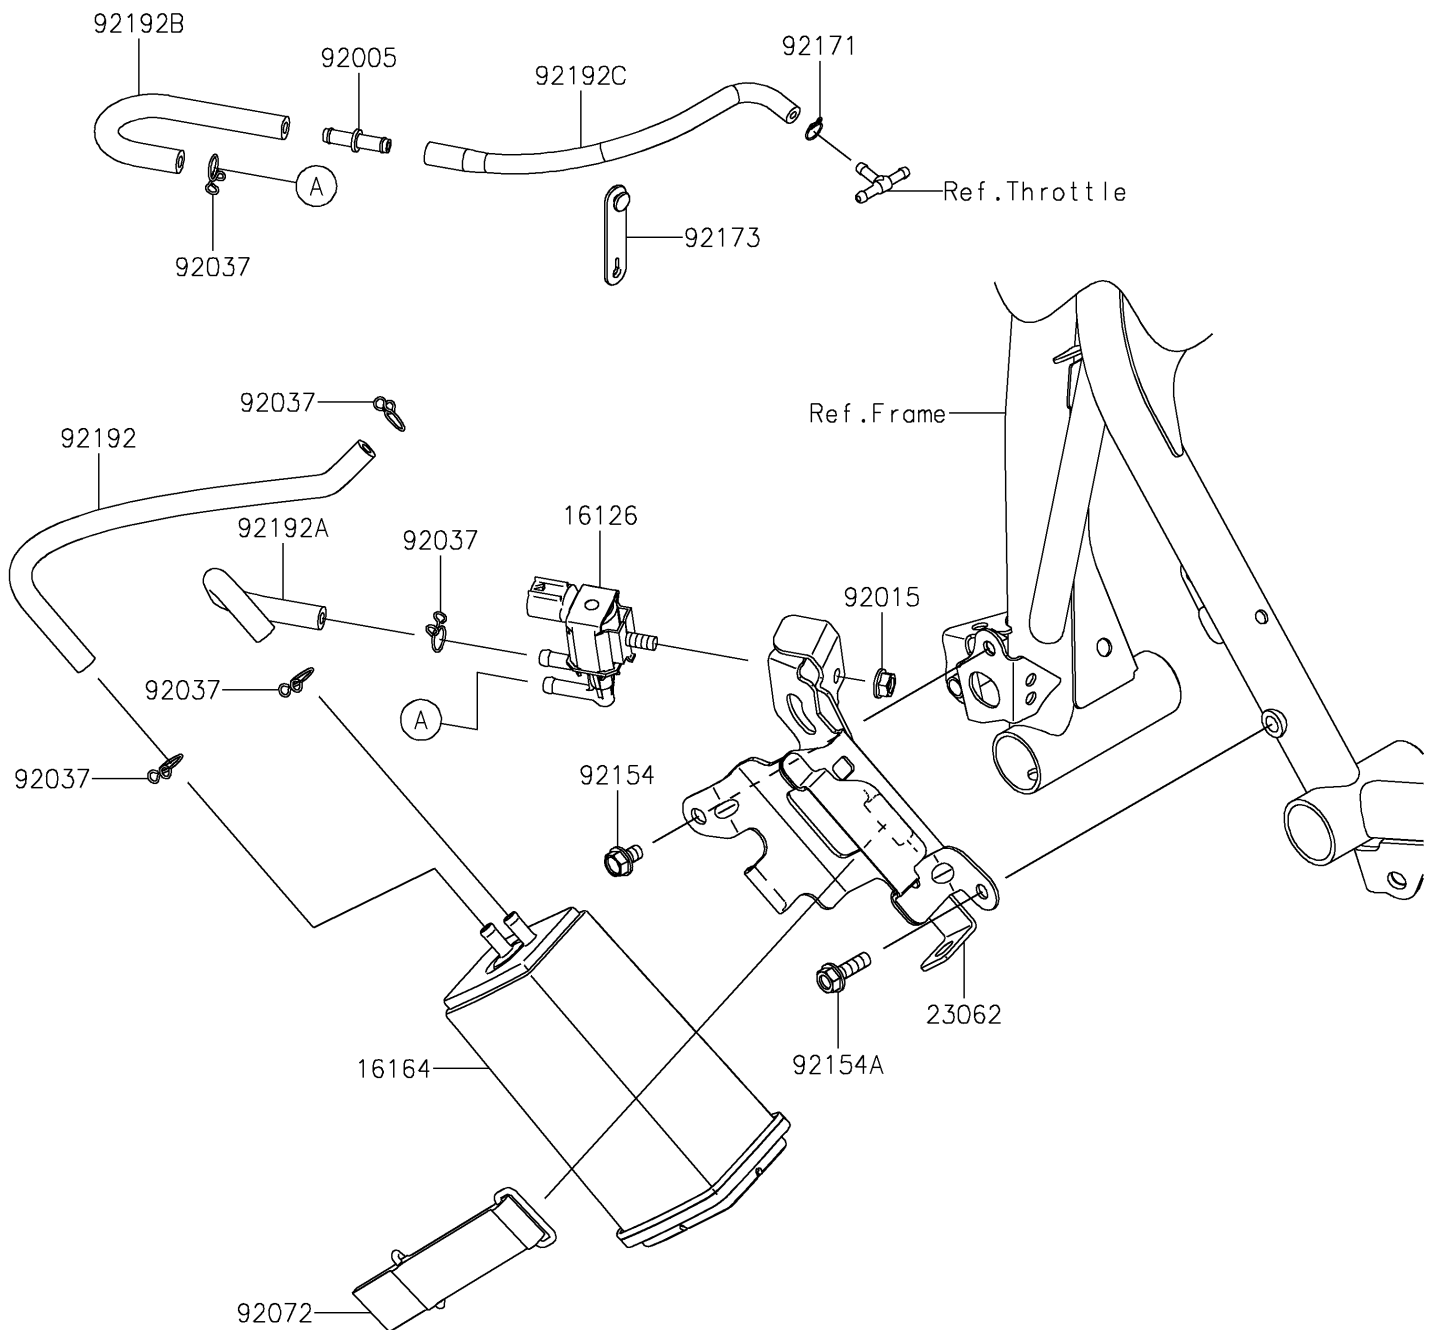

2021 NINJA® 400 ABS

PARTS DIAGRAM

Fuel Evaporative System(CA)

E1650

2021 NINJA[®] 400 ABS

PARTS LIST

Fuel Evaporative System(CA)

ITEM NAME

PART NUMBER

QUANTITY
